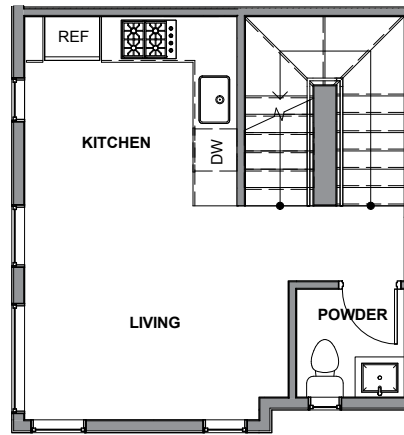

3934D

Level 1

Level 2

Level 3

Rooftop Deck

3934D S Pearl Street, Seattle, WA 98118
 Approx 1108 SF | 2 Beds | 2.25 Baths

Floor plans are provided for illustrative and general informational purposes only. In a continuing effort to improve our products and designs, final construction elevations, square footages, floor plan layouts and/or materials and colors may vary. Buyer to verify all information to their own satisfaction.

Habitat for the Modern Life Form.