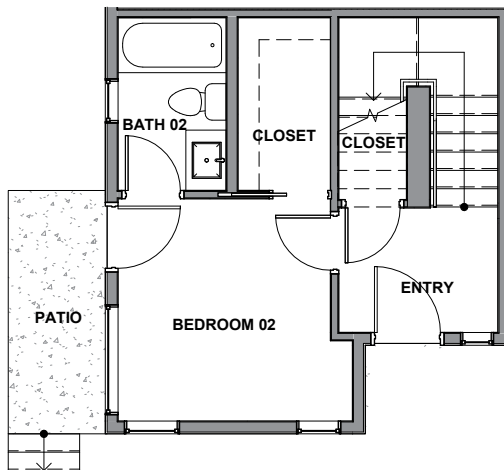

3934D

Level 1

Level 2

Level 3

Rooftop Deck

3934D S Pearl Street, Seattle, WA 98118
 Approx 1108 SF | 2 Beds | 2.25 Baths

Floor plans are provided for illustrative and general informational purposes only. In a continuing effort to improve our products and designs, final construction elevations, square footages, floor plan layouts and/or materials and colors may vary. Buyer to verify all information to their own satisfaction.

Habitat for the Modern Life Form.