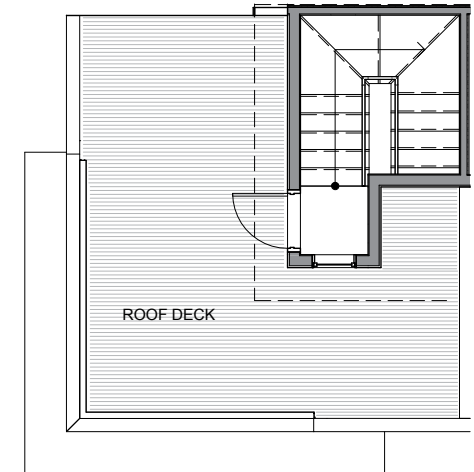

3934D

Level 1

Level 2

Level 3

Rooftop Deck

3934D S Pearl Street, Seattle, WA 98118
 Approx 1108 SF | 2 Beds | 2.25 Baths

Floor plans are provided for illustrative and general informational purposes only. In a continuing effort to improve our products and designs, final construction elevations, square footages, floor plan layouts and/or materials and colors may vary. Buyer to verify all information to their own satisfaction.

Habitat for the Modern Life Form.