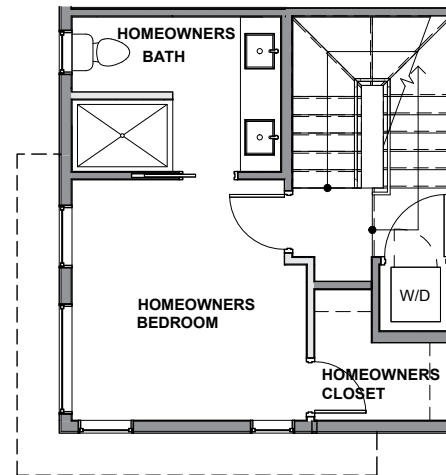

3934D

Level 1

Level 2

Level 3

Rooftop Deck

3934D S Pearl Street, Seattle, WA 98118
 Approx 1108 SF | 2 Beds | 2.25 Baths

Floor plans are provided for illustrative and general informational purposes only. In a continuing effort to improve our products and designs, final construction elevations, square footages, floor plan layouts and/or materials and colors may vary. Buyer to verify all information to their own satisfaction.

Habitat for the Modern Life Form.