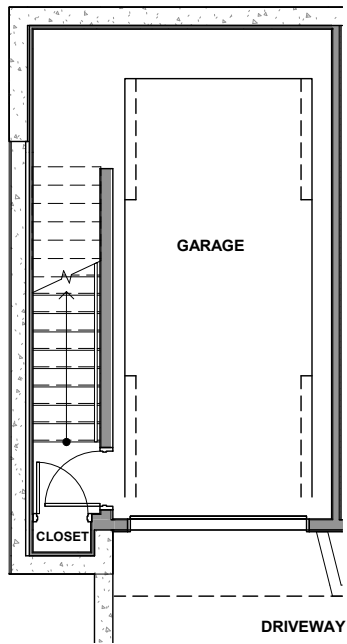

3936A

Level 1

Level 2

Level 3

Level 4

Rooftop Deck

3936A S Pearl Street, Seattle, WA 98118

Approx 1206 SF | 2 Beds | 2.25 Baths

Floor plans are provided for illustrative and general informational purposes only. In a continuing effort to improve our products and designs, final construction elevations, square footages, floor plan layouts and/or materials and colors may vary. Buyer to verify all information to their own satisfaction.