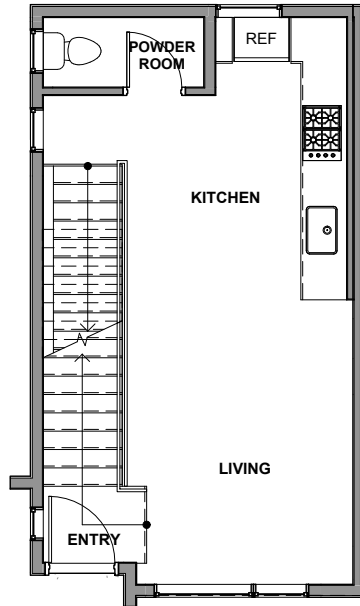

3936A

Level 1

Level 2

Level 3

Level 4

Rooftop Deck

3936A S Pearl Street, Seattle, WA 98118

Approx 1206 SF | 2 Beds | 2.25 Baths

Floor plans are provided for illustrative and general informational purposes only. In a continuing effort to improve our products and designs, final construction elevations, square footages, floor plan layouts and/or materials and colors may vary. Buyer to verify all information to their own satisfaction.