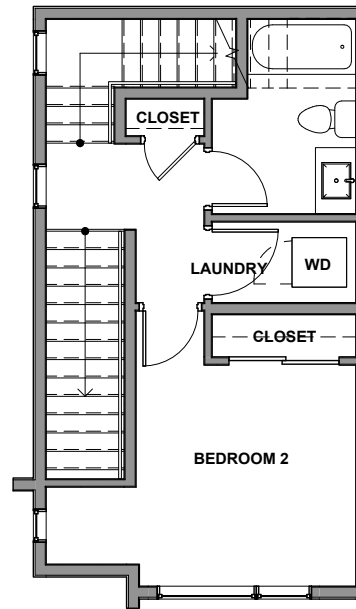

3936A

Level 1

Level 2

Level 3

Level 4

Rooftop Deck

3936A S Pearl Street, Seattle, WA 98118

Approx 1206 SF | 2 Beds | 2.25 Baths

Floor plans are provided for illustrative and general informational purposes only. In a continuing effort to improve our products and designs, final construction elevations, square footages, floor plan layouts and/or materials and colors may vary. Buyer to verify all information to their own satisfaction.