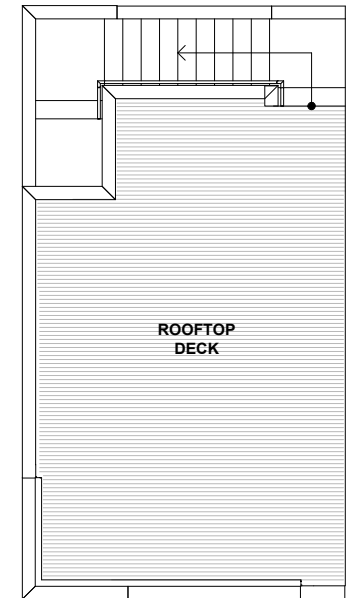

3936A

Level 1

Level 2

Level 3

Level 4

Rooftop Deck

3936A S Pearl Street, Seattle, WA 98118

Approx 1206 SF | 2 Beds | 2.25 Baths

Floor plans are provided for illustrative and general informational purposes only. In a continuing effort to improve our products and designs, final construction elevations, square footages, floor plan layouts and/or materials and colors may vary. Buyer to verify all information to their own satisfaction.