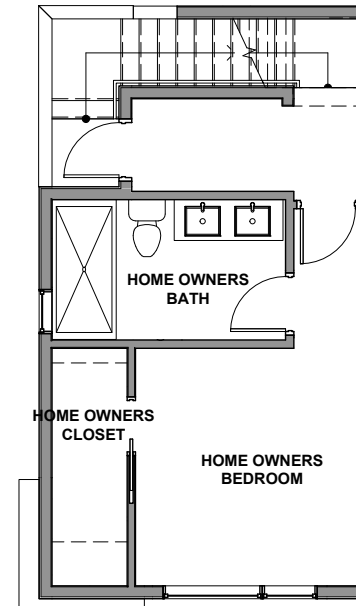

3936A

Level 1

Level 2

Level 3

Level 4

Rooftop Deck

3936A S Pearl Street, Seattle, WA 98118

Approx 1206 SF | 2 Beds | 2.25 Baths

Floor plans are provided for illustrative and general informational purposes only. In a continuing effort to improve our products and designs, final construction elevations, square footages, floor plan layouts and/or materials and colors may vary. Buyer to verify all information to their own satisfaction.

Habitat for the Modern Life Form.