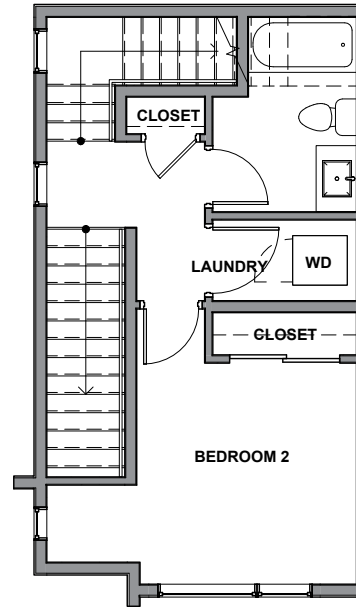

3936A

Level 1

Level 2

Level 3

Level 4

Rooftop Deck

3936A S Pearl Street, Seattle, WA 98118

Approx 1257 SF | 2 Beds | 2.25 Baths

Floor plans are provided for illustrative and general informational purposes only. In a continuing effort to improve our products and designs, final construction elevations, square footages, floor plan layouts and/or materials and colors may vary. Buyer to verify all information to their own satisfaction.