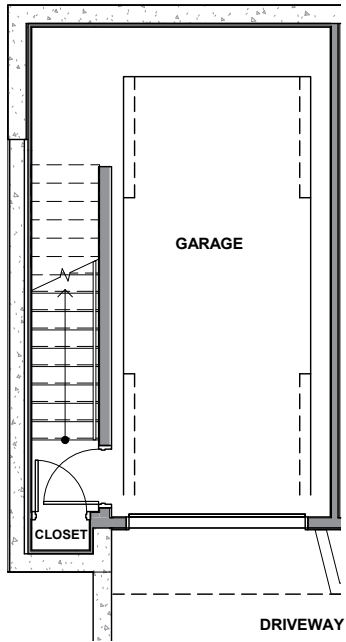

3936A

Level 1

Level 2

Level 3

Level 4

Rooftop Deck

3936A S Pearl Street, Seattle, WA 98118

Approx 1257 SF | 2 Beds | 2.25 Baths

Floor plans are provided for illustrative and general informational purposes only. In a continuing effort to improve our products and designs, final construction elevations, square footages, floor plan layouts and/or materials and colors may vary. Buyer to verify all information to their own satisfaction.