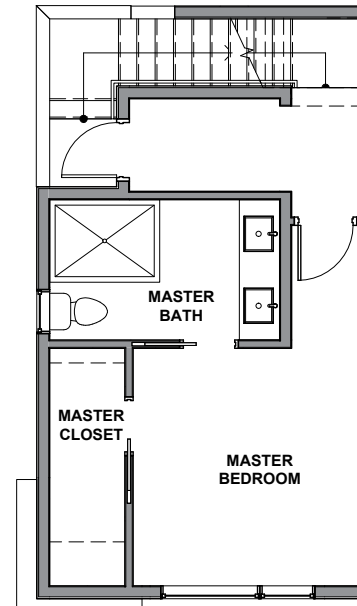

3936A

Level 1

Level 2

Level 3

Level 4

Rooftop Deck

3936A S Pearl Street, Seattle, WA 98118

Approx 1257 SF | 2 Beds | 2.25 Baths

Floor plans are provided for illustrative and general informational purposes only. In a continuing effort to improve our products and designs, final construction elevations, square footages, floor plan layouts and/or materials and colors may vary. Buyer to verify all information to their own satisfaction.