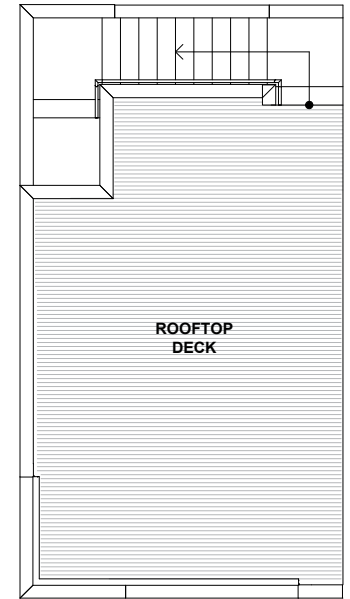

3936A

Level 1

Level 2

Level 3

Level 4

Rooftop Deck

3936A S Pearl Street, Seattle, WA 98118

Approx 1257 SF | 2 Beds | 2.25 Baths

Floor plans are provided for illustrative and general informational purposes only. In a continuing effort to improve our products and designs, final construction elevations, square footages, floor plan layouts and/or materials and colors may vary. Buyer to verify all information to their own satisfaction.