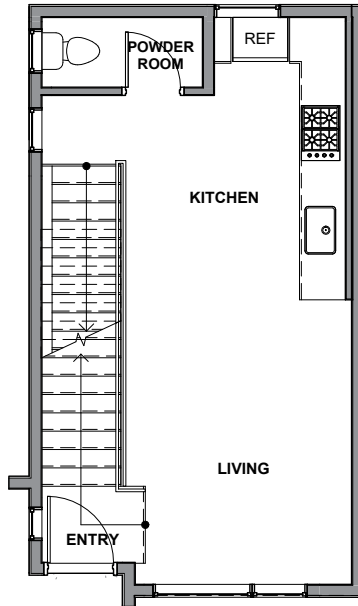

3936A

Level 1

Level 2

Level 3

Level 4

Rooftop Deck

3936A S Pearl Street, Seattle, WA 98118

Approx 1257 SF | 2 Beds | 2.25 Baths

Floor plans are provided for illustrative and general informational purposes only. In a continuing effort to improve our products and designs, final construction elevations, square footages, floor plan layouts and/or materials and colors may vary. Buyer to verify all information to their own satisfaction.

Habitat for the Modern Life Form.