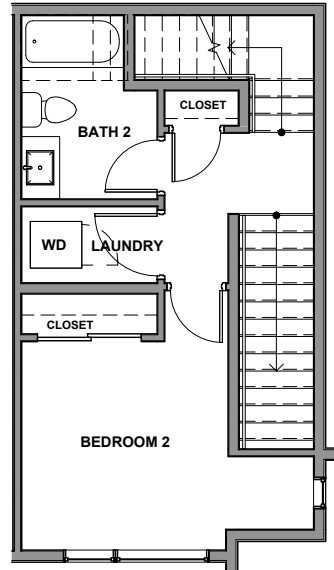

3936B

Level 1

Level 2

Level 3

Level 4

Rooftop Deck

3936B S Pearl Street, Seattle, WA 98118

Approx 1208 SF | 2 Beds | 2.25 Baths

Floor plans are provided for illustrative and general informational purposes only. In a continuing effort to improve our products and designs, final construction elevations, square footages, floor plan layouts and/or materials and colors may vary. Buyer to verify all information to their own satisfaction.