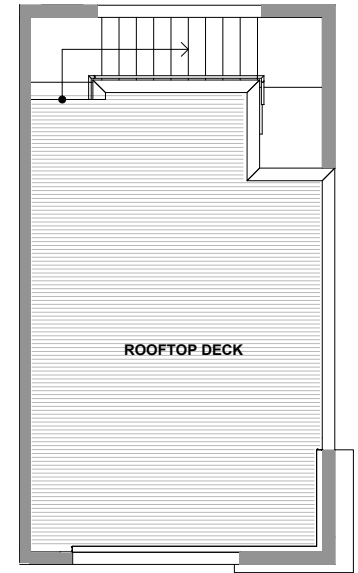

3936B

Level 1

Level 2

Level 3

Level 4

Rooftop Deck

3936B S Pearl Street, Seattle, WA 98118

Approx 1208 SF | 2 Beds | 2.25 Baths

Floor plans are provided for illustrative and general informational purposes only. In a continuing effort to improve our products and designs, final construction elevations, square footages, floor plan layouts and/or materials and colors may vary. Buyer to verify all information to their own satisfaction.