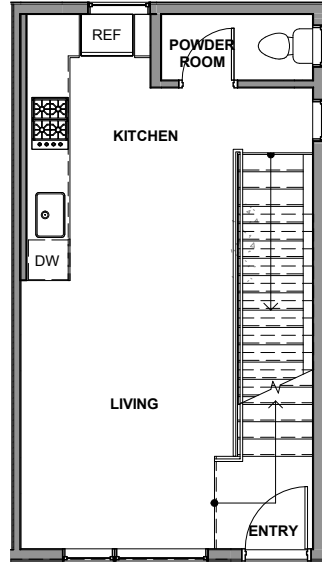

3936B

Level 1

Level 2

Level 3

Level 4

Rooftop Deck

3936B S Pearl Street, Seattle, WA 98118

Approx 1208 SF | 2 Beds | 2.25 Baths

Floor plans are provided for illustrative and general informational purposes only. In a continuing effort to improve our products and designs, final construction elevations, square footages, floor plan layouts and/or materials and colors may vary. Buyer to verify all information to their own satisfaction.

Habitat for the Modern Life Form.