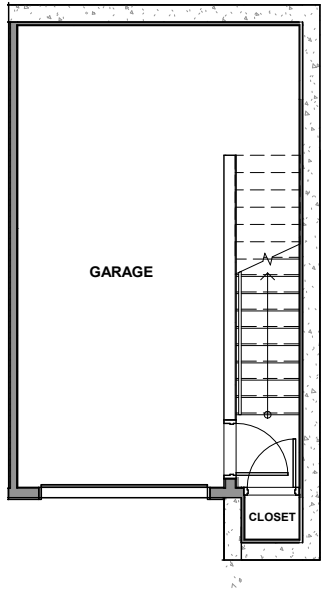

3936B

Level 1

Level 2

Level 3

Level 4

Rooftop Deck

3936B S Pearl Street, Seattle, WA 98118

Approx 1208 SF | 2 Beds | 2.25 Baths

Floor plans are provided for illustrative and general informational purposes only. In a continuing effort to improve our products and designs, final construction elevations, square footages, floor plan layouts and/or materials and colors may vary. Buyer to verify all information to their own satisfaction.