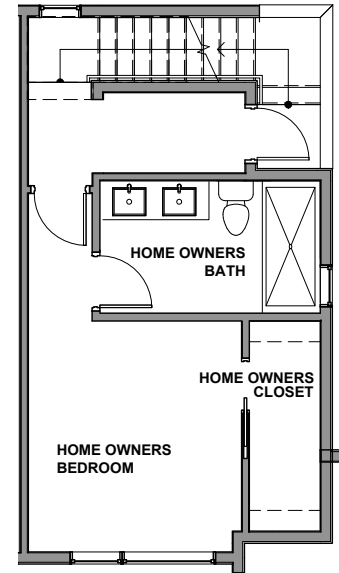

3936B

Level 1

Level 2

Level 3

Level 4

Rooftop Deck

3936B S Pearl Street, Seattle, WA 98118

Approx 1208 SF | 2 Beds | 2.25 Baths

Floor plans are provided for illustrative and general informational purposes only. In a continuing effort to improve our products and designs, final construction elevations, square footages, floor plan layouts and/or materials and colors may vary. Buyer to verify all information to their own satisfaction.

Habitat for the Modern Life Form.