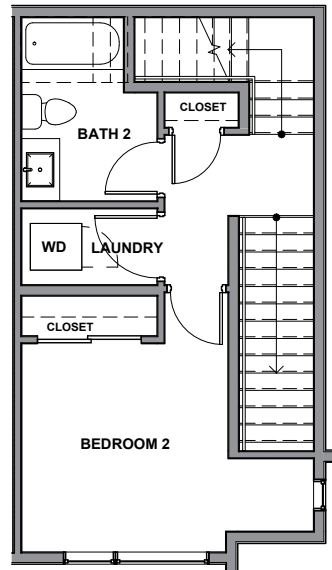

3936B

Level 1

Level 2

Level 3

Level 4

Rooftop Deck

3936B S Pearl Street, Seattle, WA 98118

Approx 1252 SF | 2 Beds | 2.25 Baths

Floor plans are provided for illustrative and general informational purposes only. In a continuing effort to improve our products and designs, final construction elevations, square footages, floor plan layouts and/or materials and colors may vary. Buyer to verify all information to their own satisfaction.