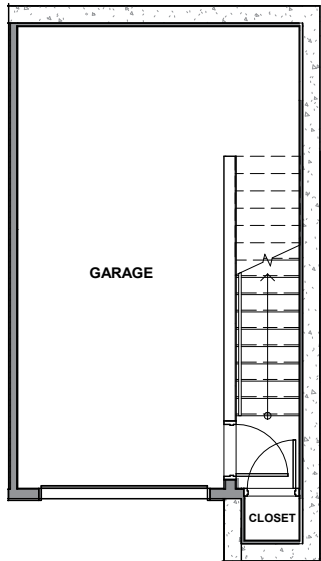

3936B

Level 1

Level 2

Level 3

Level 4

Rooftop Deck

3936B S Pearl Street, Seattle, WA 98118

Approx 1252 SF | 2 Beds | 2.25 Baths

Floor plans are provided for illustrative and general informational purposes only. In a continuing effort to improve our products and designs, final construction elevations, square footages, floor plan layouts and/or materials and colors may vary. Buyer to verify all information to their own satisfaction.