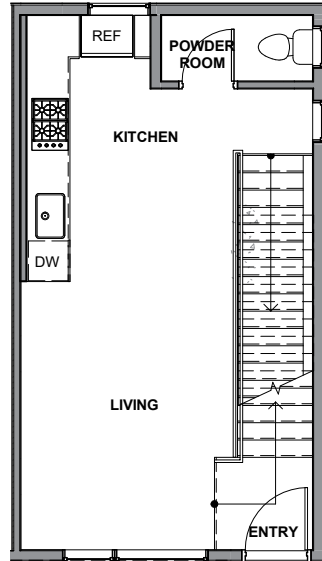

3936B

Level 1

Level 2

Level 3

Level 4

Rooftop Deck

3936B S Pearl Street, Seattle, WA 98118

Approx 1252 SF | 2 Beds | 2.25 Baths

Floor plans are provided for illustrative and general informational purposes only. In a continuing effort to improve our products and designs, final construction elevations, square footages, floor plan layouts and/or materials and colors may vary. Buyer to verify all information to their own satisfaction.

Habitat for the Modern Life Form.