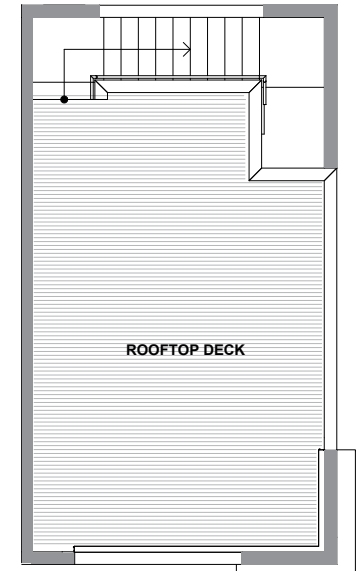

3936B

Level 1

Level 2

Level 3

Level 4

Rooftop Deck

3936B S Pearl Street, Seattle, WA 98118

Approx 1252 SF | 2 Beds | 2.25 Baths

Floor plans are provided for illustrative and general informational purposes only. In a continuing effort to improve our products and designs, final construction elevations, square footages, floor plan layouts and/or materials and colors may vary. Buyer to verify all information to their own satisfaction.