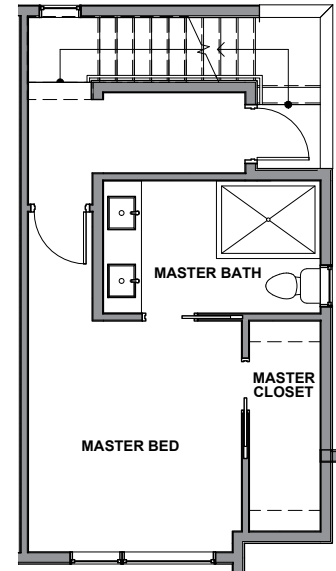

3936B

Level 1

Level 2

Level 3

Level 4

Rooftop Deck

3936B S Pearl Street, Seattle, WA 98118

Approx 1252 SF | 2 Beds | 2.25 Baths

Floor plans are provided for illustrative and general informational purposes only. In a continuing effort to improve our products and designs, final construction elevations, square footages, floor plan layouts and/or materials and colors may vary. Buyer to verify all information to their own satisfaction.