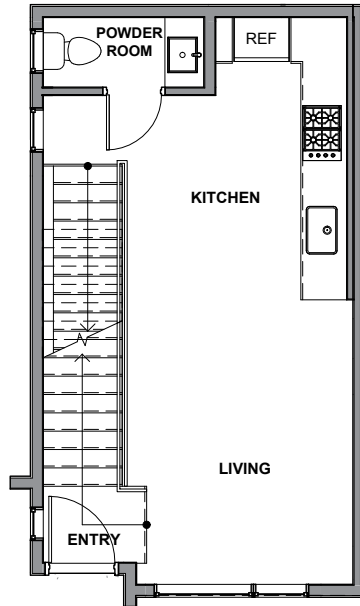

3936A

Level 1

Level 2

Level 3

Level 4

Rooftop Deck

3936A S Pearl Street, Seattle, WA 98118

Approx 1257 SF | 2 Beds | 2.25 Baths

Floor plans are provided for illustrative and general informational purposes only. In a continuing effort to improve our products and designs, final construction elevations, square footages, floor plan layouts and/or materials and colors may vary. Buyer to verify all information to their own satisfaction.