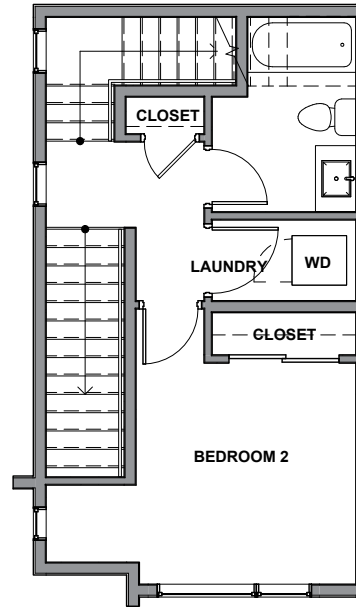

3936A

Level 1

Level 2

Level 3

Level 4

Rooftop Deck

3936A S Pearl Street, Seattle, WA 98118

Approx 1257 SF | 2 Beds | 2.25 Baths

Floor plans are provided for illustrative and general informational purposes only. In a continuing effort to improve our products and designs, final construction elevations, square footages, floor plan layouts and/or materials and colors may vary. Buyer to verify all information to their own satisfaction.