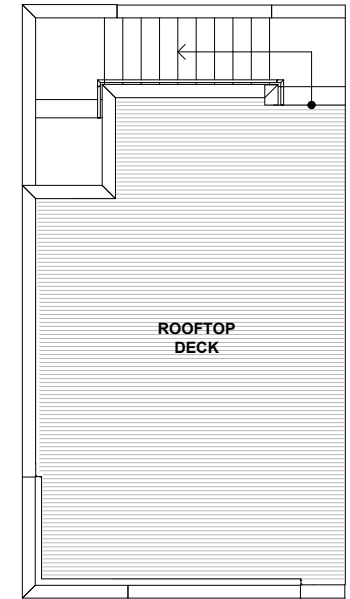

3936A

Level 1

Level 2

Level 3

Level 4

Rooftop Deck

3936A S Pearl Street, Seattle, WA 98118

Approx 1257 SF | 2 Beds | 2.25 Baths

Floor plans are provided for illustrative and general informational purposes only. In a continuing effort to improve our products and designs, final construction elevations, square footages, floor plan layouts and/or materials and colors may vary. Buyer to verify all information to their own satisfaction.