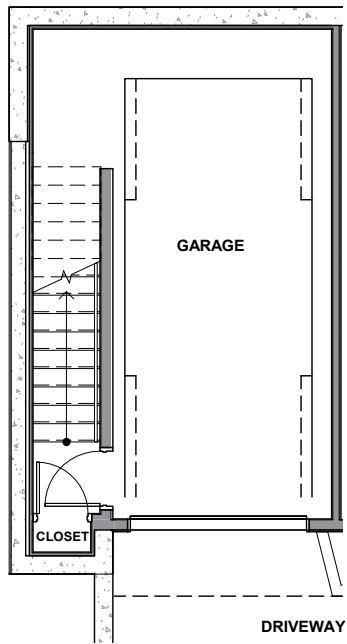

3936A

Level 1

Level 2

Level 3

Level 4

Rooftop Deck

3936A S Pearl Street, Seattle, WA 98118

Approx 1257 SF | 2 Beds | 2.25 Baths

Floor plans are provided for illustrative and general informational purposes only. In a continuing effort to improve our products and designs, final construction elevations, square footages, floor plan layouts and/or materials and colors may vary. Buyer to verify all information to their own satisfaction.