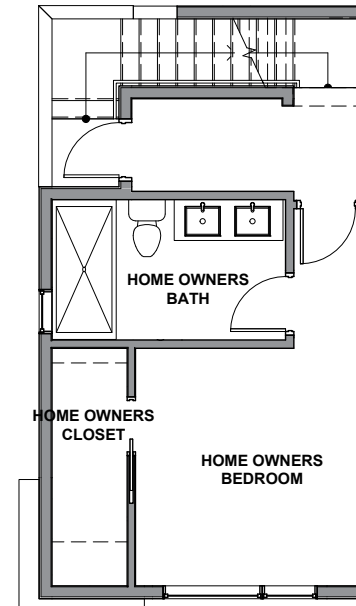

3936A

Level 1

Level 2

Level 3

Level 4

Rooftop Deck

3936A S Pearl Street, Seattle, WA 98118

Approx 1257 SF | 2 Beds | 2.25 Baths

Floor plans are provided for illustrative and general informational purposes only. In a continuing effort to improve our products and designs, final construction elevations, square footages, floor plan layouts and/or materials and colors may vary. Buyer to verify all information to their own satisfaction.

Habitat for the Modern Life Form.