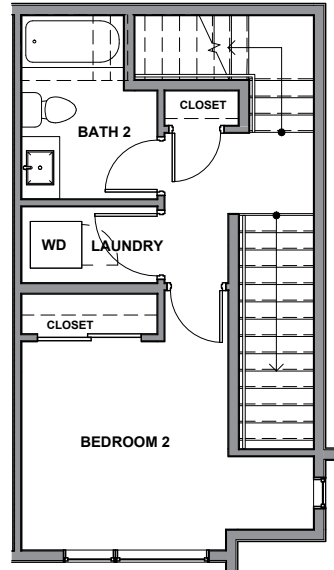

3936B

Level 1

Level 2

Level 3

Level 4

Rooftop Deck

3936B S Pearl Street, Seattle, WA 98118

Approx 1252 SF | 2 Beds | 2.25 Baths

Floor plans are provided for illustrative and general informational purposes only. In a continuing effort to improve our products and designs, final construction elevations, square footages, floor plan layouts and/or materials and colors may vary. Buyer to verify all information to their own satisfaction.