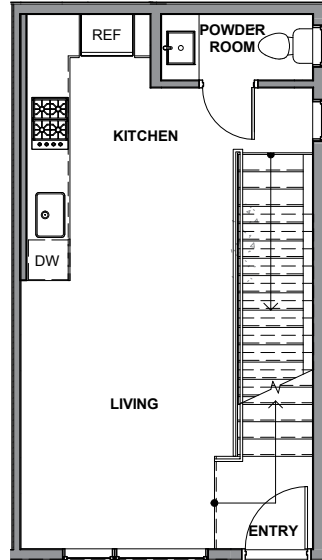

3936B

Level 1

Level 2

Level 3

Level 4

Rooftop Deck

3936B S Pearl Street, Seattle, WA 98118

Approx 1252 SF | 2 Beds | 2.25 Baths

Floor plans are provided for illustrative and general informational purposes only. In a continuing effort to improve our products and designs, final construction elevations, square footages, floor plan layouts and/or materials and colors may vary. Buyer to verify all information to their own satisfaction.