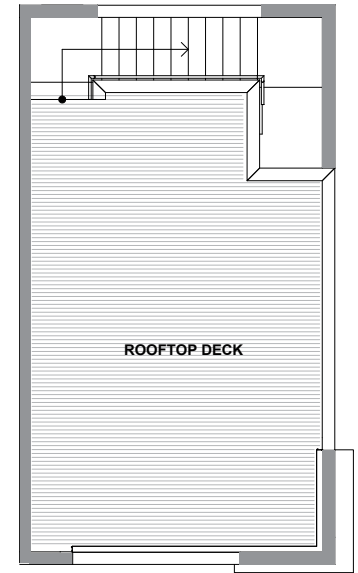

3936B

Level 1

Level 2

Level 3

Level 4

Rooftop Deck

3936B S Pearl Street, Seattle, WA 98118

Approx 1252 SF | 2 Beds | 2.25 Baths

Floor plans are provided for illustrative and general informational purposes only. In a continuing effort to improve our products and designs, final construction elevations, square footages, floor plan layouts and/or materials and colors may vary. Buyer to verify all information to their own satisfaction.