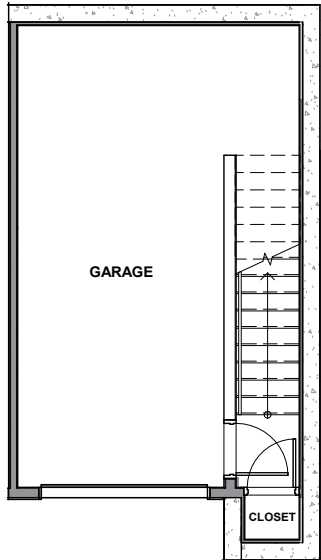

3936B

Level 1

Level 2

Level 3

Level 4

Rooftop Deck

3936B S Pearl Street, Seattle, WA 98118

Approx 1252 SF | 2 Beds | 2.25 Baths

Floor plans are provided for illustrative and general informational purposes only. In a continuing effort to improve our products and designs, final construction elevations, square footages, floor plan layouts and/or materials and colors may vary. Buyer to verify all information to their own satisfaction.