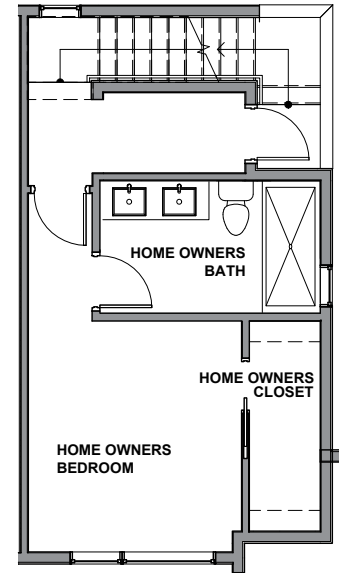

3936B

Level 1

Level 2

Level 3

Level 4

Rooftop Deck

3936B S Pearl Street, Seattle, WA 98118

Approx 1252 SF | 2 Beds | 2.25 Baths

Floor plans are provided for illustrative and general informational purposes only. In a continuing effort to improve our products and designs, final construction elevations, square footages, floor plan layouts and/or materials and colors may vary. Buyer to verify all information to their own satisfaction.

Habitat for the Modern Life Form.