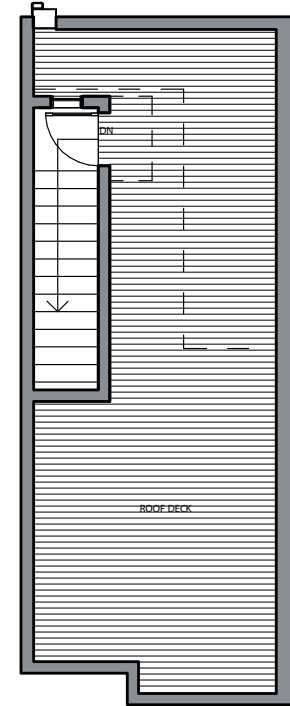

1

2

3

4

9204 MARY AVE NW, SEATTLE, WA 98117

APPROX 1164 SF | 2 BEDS | 1.75 BATHS | DEN | OPEN CONCEPT | 1 STALL PARKING

 Floor plans are provided for illustrative and general informational purposes only. In a continuing effort to improve our products and designs, final construction elevations, square footages, floor plan layouts and/or materials and colors may vary. Buyer to verify all information to their own satisfaction.