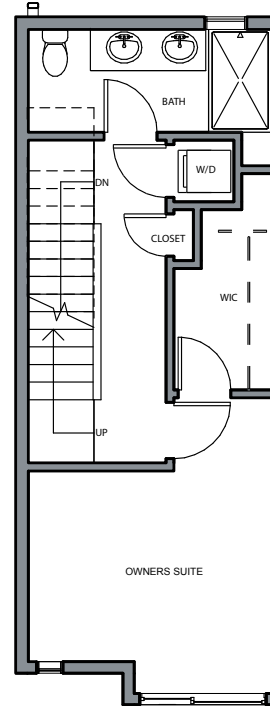

1

2

3

4

9204 MARY AVE NW, SEATTLE, WA 98117

APPROX 1164 SF | 2 BEDS | 1.75 BATHS | DEN | OPEN CONCEPT | 1 STALL PARKING

 Floor plans are provided for illustrative and general informational purposes only. In a continuing effort to improve our products and designs, final construction elevations, square footages, floor plan layouts and/or materials and colors may vary. Buyer to verify all information to their own satisfaction.