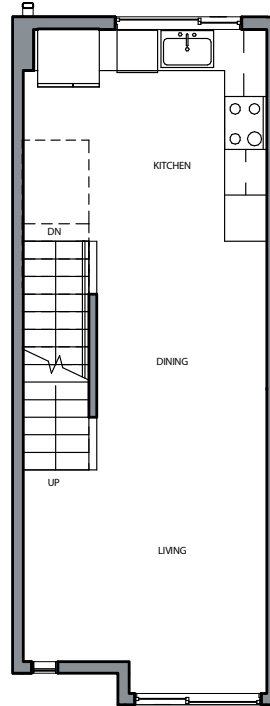

1

2

3

4

9204 MARY AVE NW, SEATTLE, WA 98117

APPROX 1164 SF | 2 BEDS | 1.75 BATHS | DEN | OPEN CONCEPT | 1 STALL PARKING

 Floor plans are provided for illustrative and general informational purposes only. In a continuing effort to improve our products and designs, final construction elevations, square footages, floor plan layouts and/or materials and colors may vary. Buyer to verify all information to their own satisfaction.