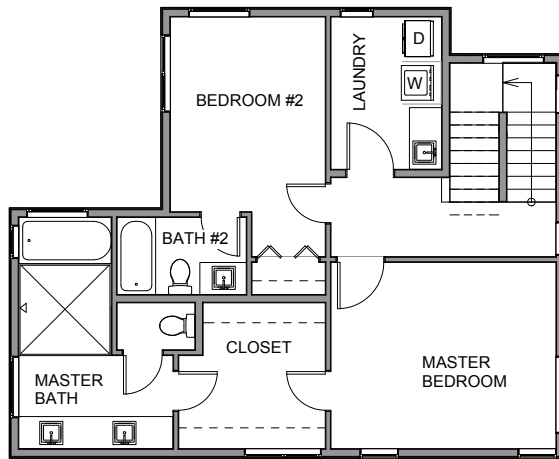

Level 1

Level 2

Level 3

Roof Deck

3417B 9th Ave W, Seattle WA 98119
2509 sf | 3 beds | 3.25 baths

Floor plans are provided for illustrative and general informational purposes only. In a continuing effort to improve our products and designs, final construction elevations, square footages, floor plan layouts and/or materials and colors may vary. Buyer to verify all information to their own satisfaction.