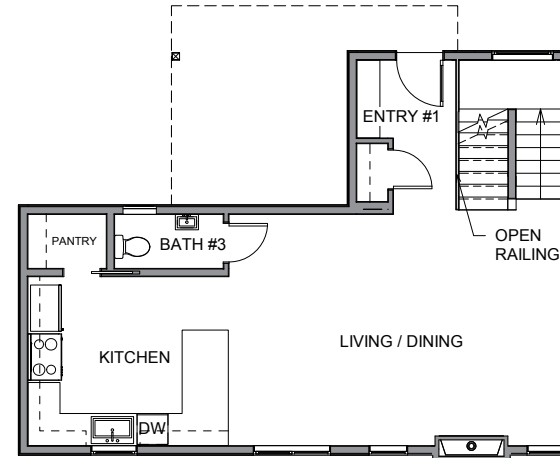

Level 1

Level 2

Level 3

Roof Deck

3417B 9th Ave W, Seattle WA 98119
2509 sf | 3 beds | 3.25 baths

Floor plans are provided for illustrative and general informational purposes only. In a continuing effort to improve our products and designs, final construction elevations, square footages, floor plan layouts and/or materials and colors may vary. Buyer to verify all information to their own satisfaction.