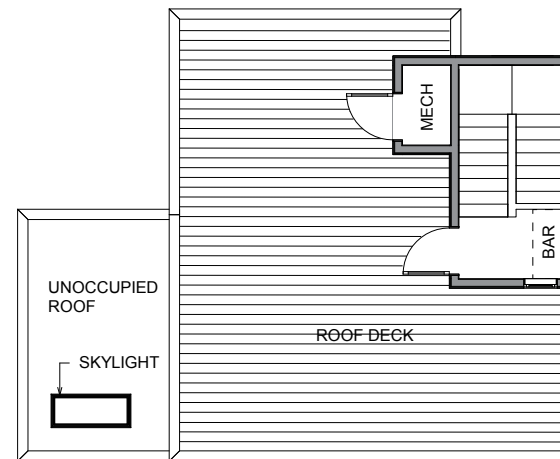

Level 1

Level 2

Level 3

Roof Deck

3417B 9th Ave W, Seattle WA 98119
2509 sf | 3 beds | 3.25 baths

Floor plans are provided for illustrative and general informational purposes only. In a continuing effort to improve our products and designs, final construction elevations, square footages, floor plan layouts and/or materials and colors may vary. Buyer to verify all information to their own satisfaction.