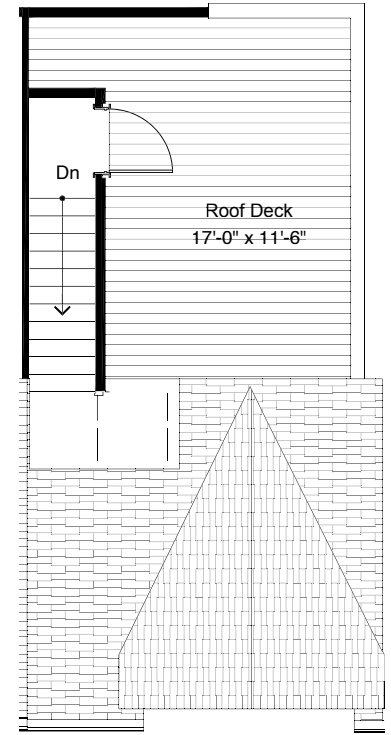

NORTH A 3

1

2

3

4

8322 13TH AVE NW, SEATTLE, WA 98117
APPROX 1652 SF | 3 BEDS | 1.75 BATHS | OPEN CONCEPT

 Floor plans are provided for illustrative and general informational purposes only. In a continuing effort to improve our products and designs, final construction elevations, square footages, floor plan layouts and/or materials and colors may vary. Buyer to verify all information to their own satisfaction.