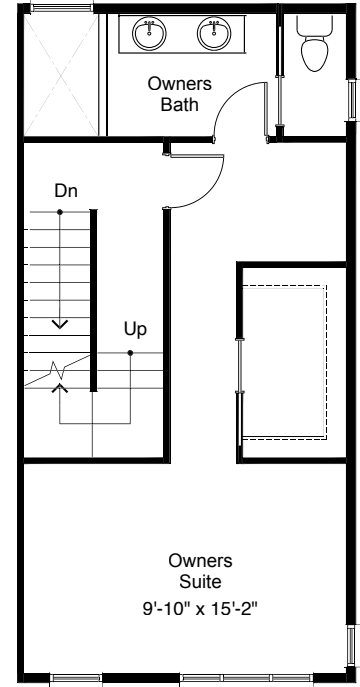

NORTH A 3

1

2

3

4

8322 13TH AVE NW, SEATTLE, WA 98117
APPROX 1652 SF | 3 BEDS | 1.75 BATHS | OPEN CONCEPT

 Floor plans are provided for illustrative and general informational purposes only. In a continuing effort to improve our products and designs, final construction elevations, square footages, floor plan layouts and/or materials and colors may vary. Buyer to verify all information to their own satisfaction.