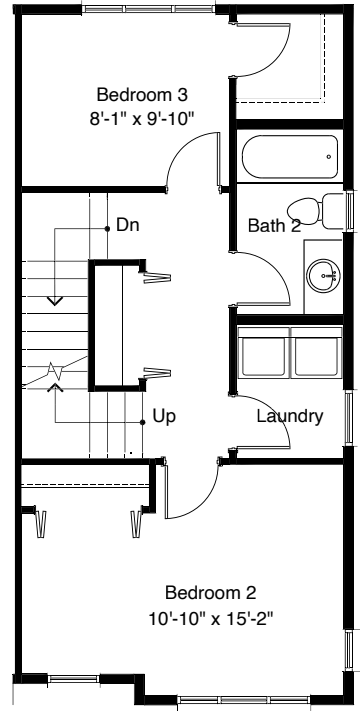

NORTH A 3

1

2

3

4

8322 13TH AVE NW, SEATTLE, WA 98117
APPROX 1652 SF | 3 BEDS | 1.75 BATHS | OPEN CONCEPT

 Floor plans are provided for illustrative and general informational purposes only. In a continuing effort to improve our products and designs, final construction elevations, square footages, floor plan layouts and/or materials and colors may vary. Buyer to verify all information to their own satisfaction.