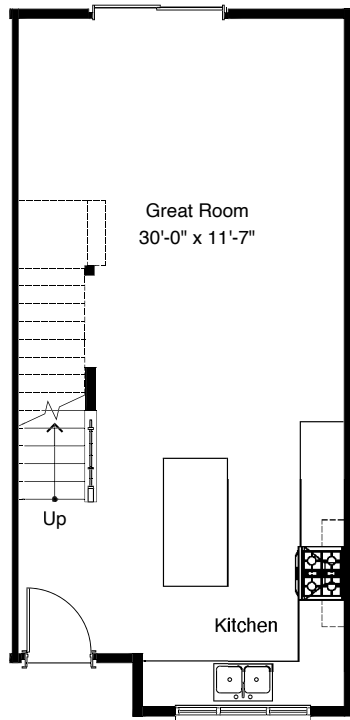

NORTH A 3

1

2

3

4

8322 13TH AVE NW, SEATTLE, WA 98117
APPROX 1652 SF | 3 BEDS | 1.75 BATHS | OPEN CONCEPT

 Floor plans are provided for illustrative and general informational purposes only. In a continuing effort to improve our products and designs, final construction elevations, square footages, floor plan layouts and/or materials and colors may vary. Buyer to verify all information to their own satisfaction.