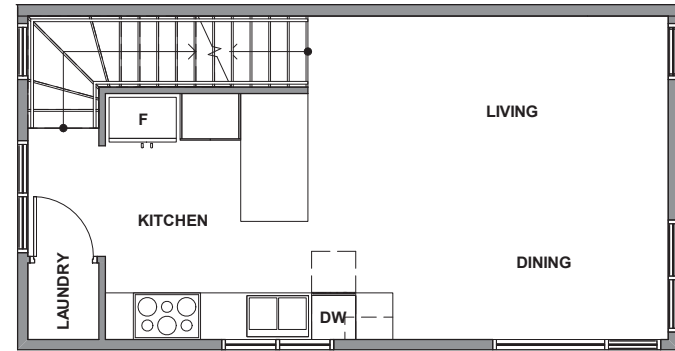

3940 B5

Level 1

Level 2

Level 3

Rooftop Deck

3940 S Pearl Street, Seattle, WA 98118

1566 SF | 2 Beds | 1.75 Baths

 Floor plans are provided for illustrative and general informational purposes only. In a continuing effort to improve our products and designs, final construction elevations, square footages, floor plan layouts and/or materials and colors may vary. Buyer to verify all information to their own satisfaction.

shelter | HOMES

Habitat for the Modern Life Form.