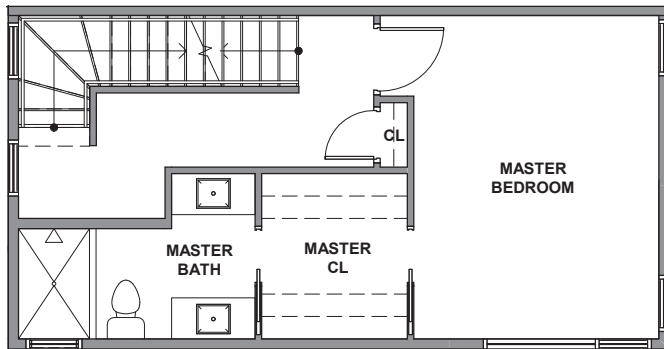

3940 B5

Level 1

Level 2

Level 3

Rooftop Deck

3940 S Pearl Street, Seattle, WA 98118

1566 SF | 2 Beds | 1.75 Baths

 Floor plans are provided for illustrative and general informational purposes only. In a continuing effort to improve our products and designs, final construction elevations, square footages, floor plan layouts and/or materials and colors may vary. Buyer to verify all information to their own satisfaction.

shelter | HOMES

Habitat for the Modern Life Form.