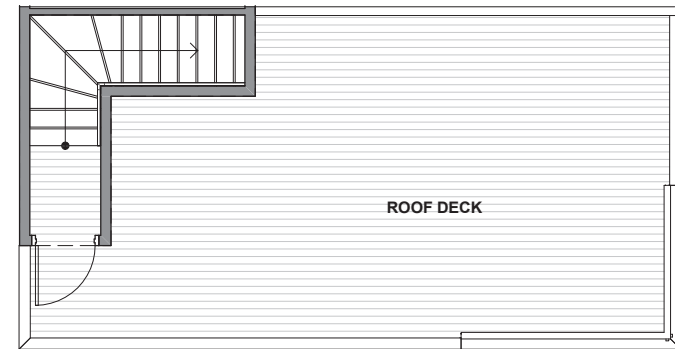

3940 B5

Level 1

Level 2

Level 3

Rooftop Deck

3940 S Pearl Street, Seattle, WA 98118

1566 SF | 2 Beds | 1.75 Baths

 Floor plans are provided for illustrative and general informational purposes only. In a continuing effort to improve our products and designs, final construction elevations, square footages, floor plan layouts and/or materials and colors may vary. Buyer to verify all information to their own satisfaction.

shelter | HOMES

Habitat for the Modern Life Form.