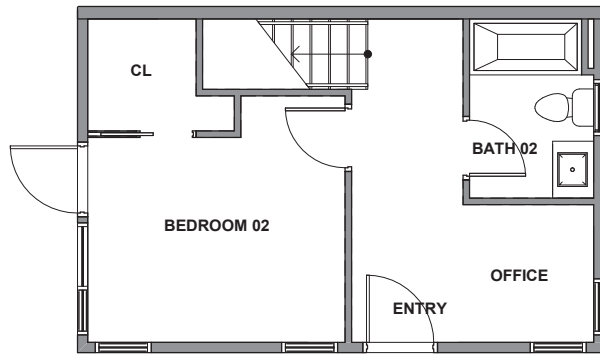

3940 B5

Level 1

Level 2

Level 3

Rooftop Deck

3940 S Pearl Street, Seattle, WA 98118

1566 SF | 2 Beds | 1.75 Baths

 Floor plans are provided for illustrative and general informational purposes only. In a continuing effort to improve our products and designs, final construction elevations, square footages, floor plan layouts and/or materials and colors may vary. Buyer to verify all information to their own satisfaction.

shelter | HOMES

Habitat for the Modern Life Form.