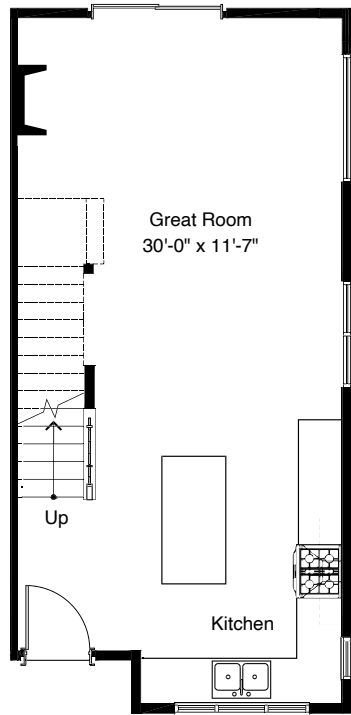

NORTH A 1

1

2

3

4

8332A 13TH AVE NW, SEATTLE, WA 98117
APPROX 1674 SF | 3 BEDS | 1.75 BATHS | 1 PARKING | OPEN CONCEPT