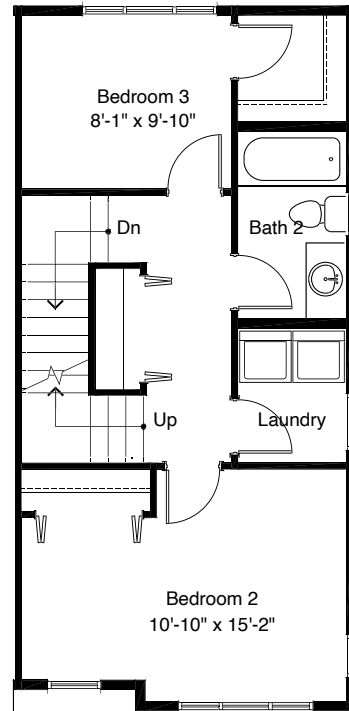

NORTH A 1

1

2

3

4

8332A 13TH AVE NW, SEATTLE, WA 98117
APPROX 1674 SF | 3 BEDS | 1.75 BATHS | 1 PARKING | OPEN CONCEPT