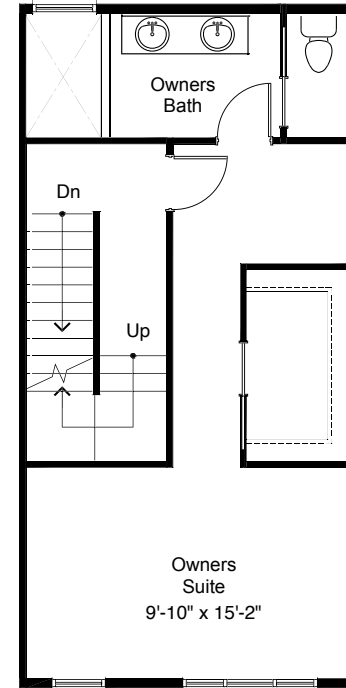

NORTH A 1

1

2

3

4

8332A 13TH AVE NW, SEATTLE, WA 98117
APPROX 1674 SF | 3 BEDS | 1.75 BATHS | 1 PARKING | OPEN CONCEPT