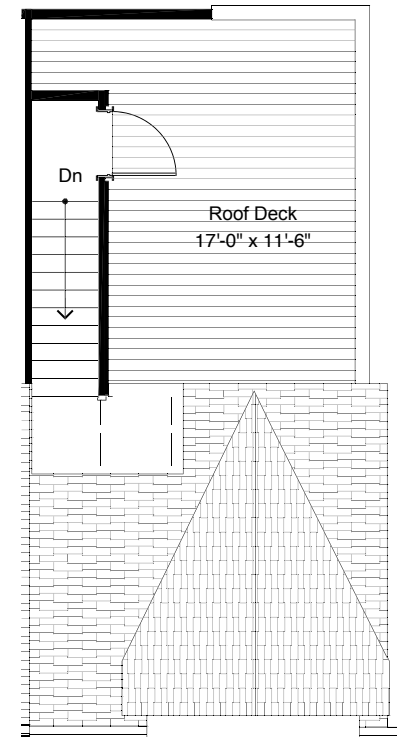

NORTH A 1

1

2

3

4

8332A 13TH AVE NW, SEATTLE, WA 98117
APPROX 1674 SF | 3 BEDS | 1.75 BATHS | 1 PARKING | OPEN CONCEPT