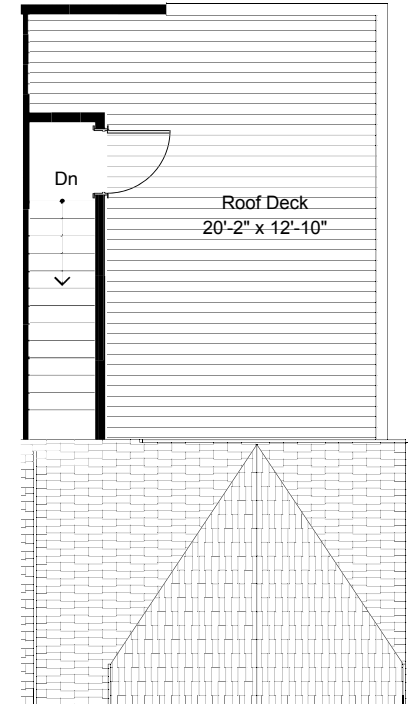

NORTH C 1

1

2

3

4

8344A 13TH AVE NW, SEATTLE, WA 98117
APPROX 1824 SF | 3 BEDS | 2.25 BATHS | NEST | 1 PARKING | OPEN CONCEPT