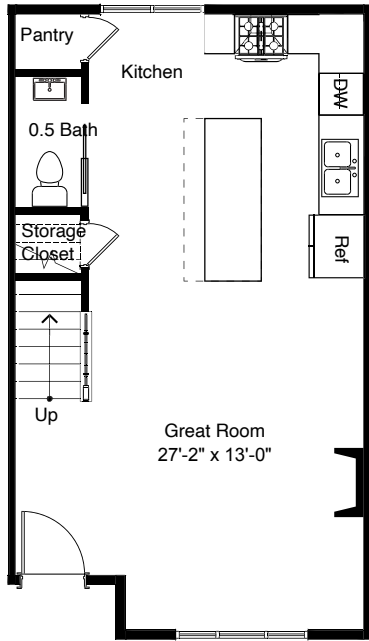

NORTH C 1

1

2

3

4

8344A 13TH AVE NW, SEATTLE, WA 98117
APPROX 1824 SF | 3 BEDS | 2.25 BATHS | NEST | 1 PARKING | OPEN CONCEPT