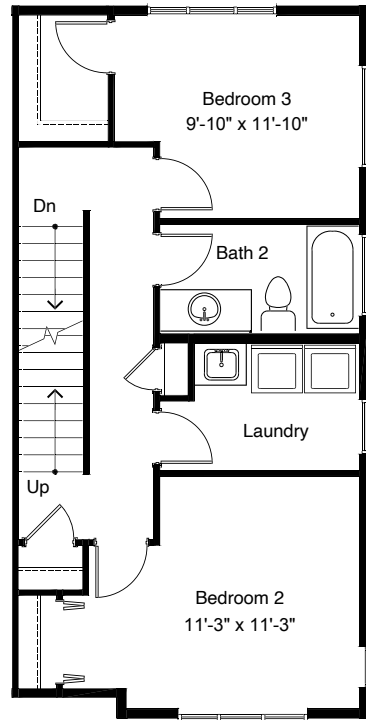

NORTH C 1

1

2

3

4

8344A 13TH AVE NW, SEATTLE, WA 98117
APPROX 1824 SF | 3 BEDS | 2.25 BATHS | NEST | 1 PARKING | OPEN CONCEPT