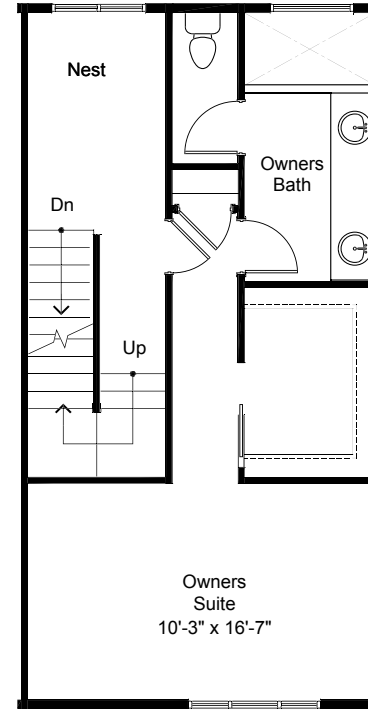

NORTH C 1

1

2

3

4

8344A 13TH AVE NW, SEATTLE, WA 98117
APPROX 1824 SF | 3 BEDS | 2.25 BATHS | NEST | 1 PARKING | OPEN CONCEPT