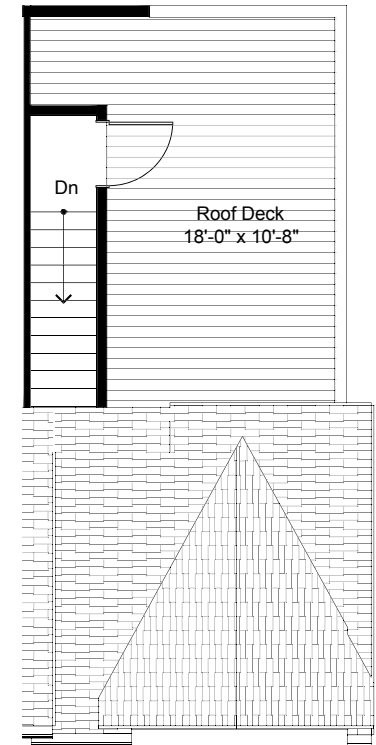

**SOUTH A 1**

**1**

**2**

**3**

**4**

**8322A 13TH AVE NW, SEATTLE, WA 98117**  
**APPROX 1637 SF | 3 BEDS | 1.75 BATHS | 1 PARKING | OPEN CONCEPT**