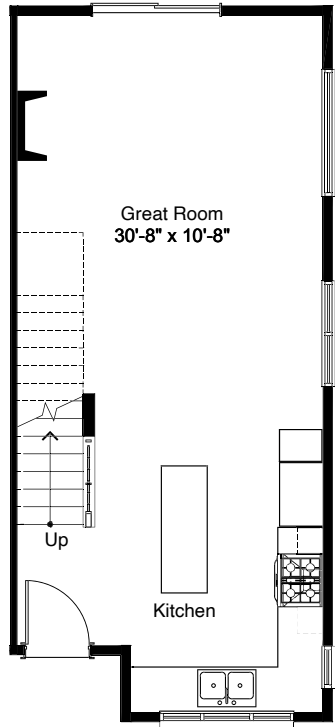

**SOUTH A 1**

**1**

**2**

**3**

**4**

**8322A 13TH AVE NW, SEATTLE, WA 98117**  
**APPROX 1637 SF | 3 BEDS | 1.75 BATHS | 1 PARKING | OPEN CONCEPT**