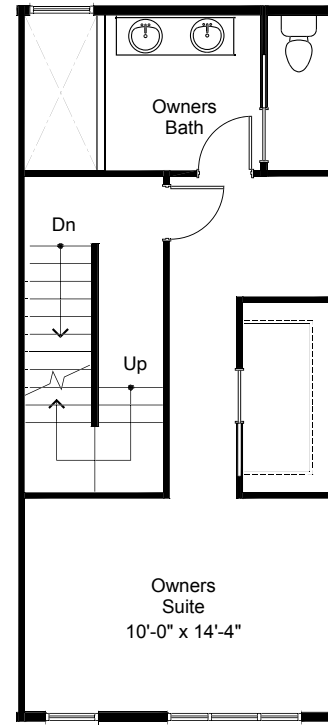

**SOUTH A 1**

**1**

**2**

**3**

**4**

**8322A 13TH AVE NW, SEATTLE, WA 98117**  
**APPROX 1637 SF | 3 BEDS | 1.75 BATHS | 1 PARKING | OPEN CONCEPT**