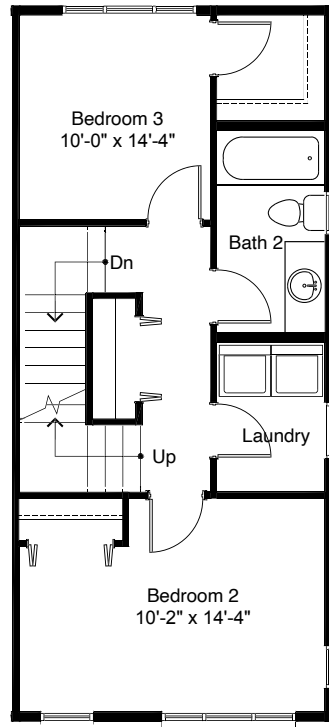

**SOUTH A 1**

**1**

**2**

**3**

**4**

**8322A 13TH AVE NW, SEATTLE, WA 98117**  
**APPROX 1637 SF | 3 BEDS | 1.75 BATHS | 1 PARKING | OPEN CONCEPT**