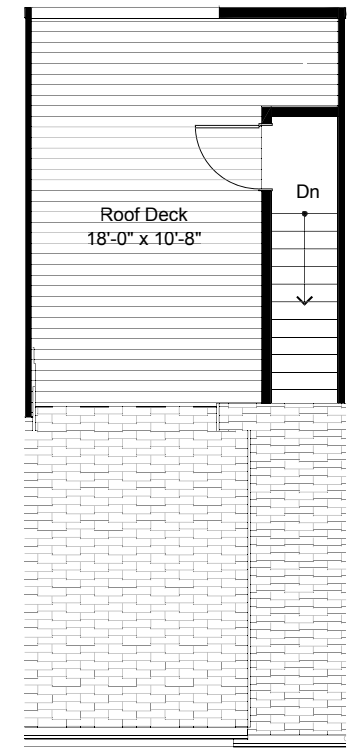

**SOUTH A 3**

**1**

**2**

**3**

**4**

**8322C 13TH AVE NW, SEATTLE, WA 98117**  
**APPROX 1621 SF | 3 BEDS | 1.75 BATHS | OPEN CONCEPT**

 Floor plans are provided for illustrative and general informational purposes only. In a continuing effort to improve our products and designs, final construction elevations, square footages, floor plan layouts and/or materials and colors may vary. Buyer to verify all information to their own satisfaction.