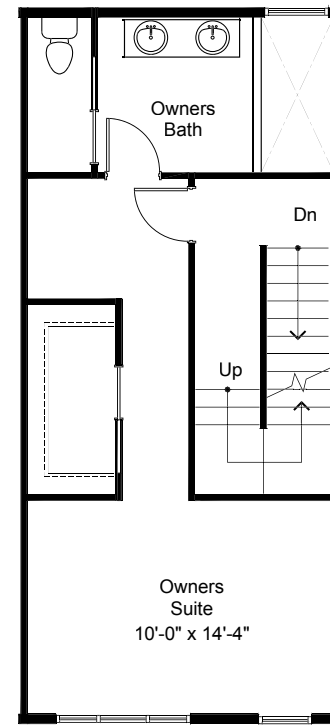

**SOUTH A 3**

**1**

**2**

**3**

**4**

**8322C 13TH AVE NW, SEATTLE, WA 98117**  
**APPROX 1621 SF | 3 BEDS | 1.75 BATHS | OPEN CONCEPT**

 Floor plans are provided for illustrative and general informational purposes only. In a continuing effort to improve our products and designs, final construction elevations, square footages, floor plan layouts and/or materials and colors may vary. Buyer to verify all information to their own satisfaction.