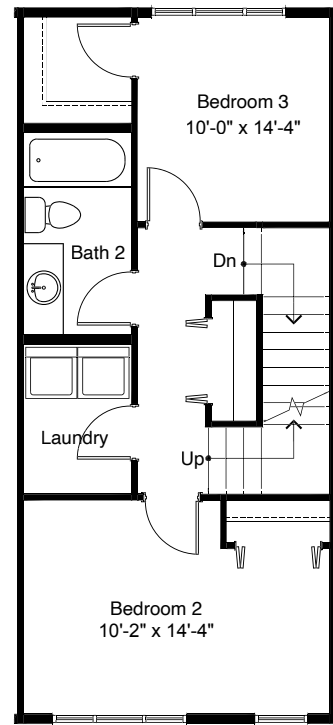

**SOUTH A 3**

**1**

**2**

**3**

**4**

**8322C 13TH AVE NW, SEATTLE, WA 98117**  
**APPROX 1621 SF | 3 BEDS | 1.75 BATHS | OPEN CONCEPT**

 Floor plans are provided for illustrative and general informational purposes only. In a continuing effort to improve our products and designs, final construction elevations, square footages, floor plan layouts and/or materials and colors may vary. Buyer to verify all information to their own satisfaction.