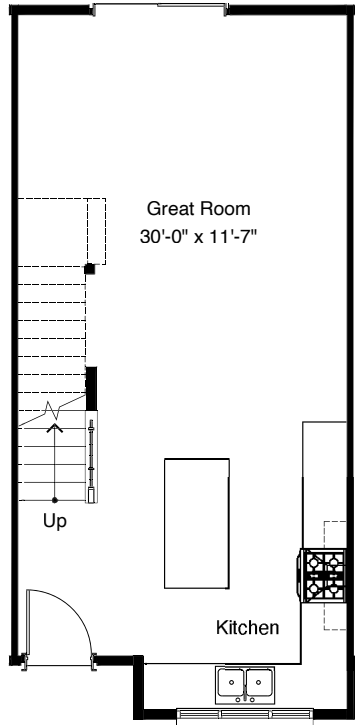

**SOUTH A 3**

**1**

**2**

**3**

**4**

**8322C 13TH AVE NW, SEATTLE, WA 98117**  
**APPROX 1621 SF | 3 BEDS | 1.75 BATHS | OPEN CONCEPT**

 Floor plans are provided for illustrative and general informational purposes only. In a continuing effort to improve our products and designs, final construction elevations, square footages, floor plan layouts and/or materials and colors may vary. Buyer to verify all information to their own satisfaction.