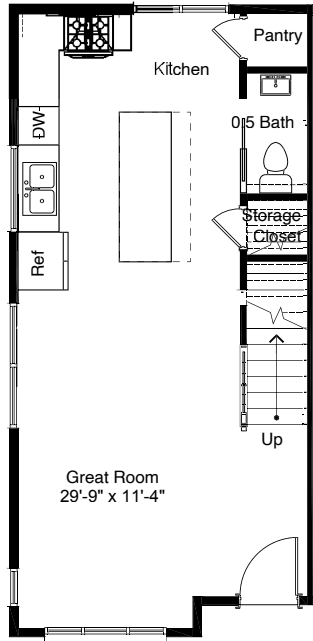

WILLOW
SEATTLE

info@shelterhs.com | 206.486.9209 | shelterhomesseattle.com

SOUTH C 3

1

2

3

4

8324C 13TH AVE NW, SEATTLE, WA 98117
APPROX 1794 SF | 3 BEDS | 1.75 BATHS | NEST | 1 PARKING | OPEN CONCEPT

Floor plans are provided for illustrative and general informational purposes only. In a continuing effort to improve our products and designs, final construction elevations, square footages, floor plan layouts and/or materials and colors may vary. Buyer to verify all information to their own satisfaction.