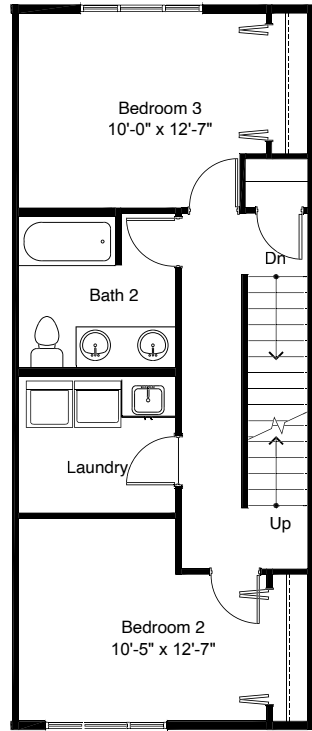

WILLOW
SEATTLE

info@shelterhs.com | 206.486.9209 | shelterhomesseattle.com

SOUTH C 3

1

2

3

4

8324C 13TH AVE NW, SEATTLE, WA 98117
APPROX 1794 SF | 3 BEDS | 1.75 BATHS | NEST | 1 PARKING | OPEN CONCEPT

Floor plans are provided for illustrative and general informational purposes only. In a continuing effort to improve our products and designs, final construction elevations, square footages, floor plan layouts and/or materials and colors may vary. Buyer to verify all information to their own satisfaction.