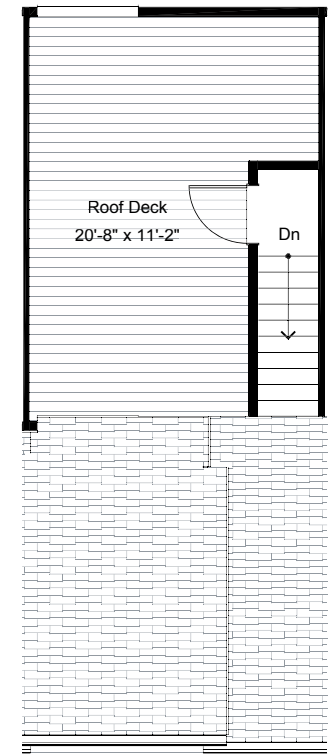

WILLOW
SEATTLE

info@shelterhs.com | 206.486.9209 | shelterhomesseattle.com

SOUTH C 3

1

2

3

4

8324C 13TH AVE NW, SEATTLE, WA 98117
APPROX 1794 SF | 3 BEDS | 1.75 BATHS | NEST | 1 PARKING | OPEN CONCEPT

Floor plans are provided for illustrative and general informational purposes only. In a continuing effort to improve our products and designs, final construction elevations, square footages, floor plan layouts and/or materials and colors may vary. Buyer to verify all information to their own satisfaction.