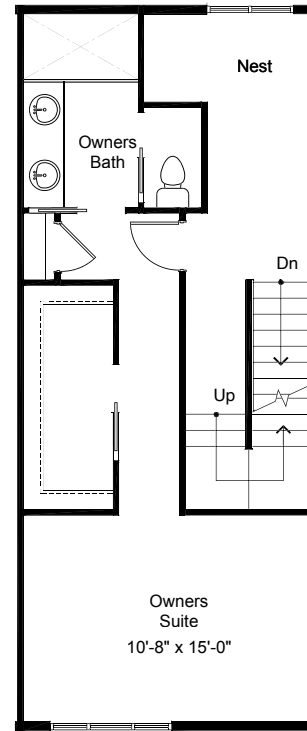

WILLOW
SEATTLE

info@shelterhs.com | 206.486.9209 | shelterhomesseattle.com

SOUTH C 3

1

2

3

4

8324C 13TH AVE NW, SEATTLE, WA 98117
APPROX 1794 SF | 3 BEDS | 1.75 BATHS | NEST | 1 PARKING | OPEN CONCEPT

Floor plans are provided for illustrative and general informational purposes only. In a continuing effort to improve our products and designs, final construction elevations, square footages, floor plan layouts and/or materials and colors may vary. Buyer to verify all information to their own satisfaction.

Habitat for the Modern Life Form.