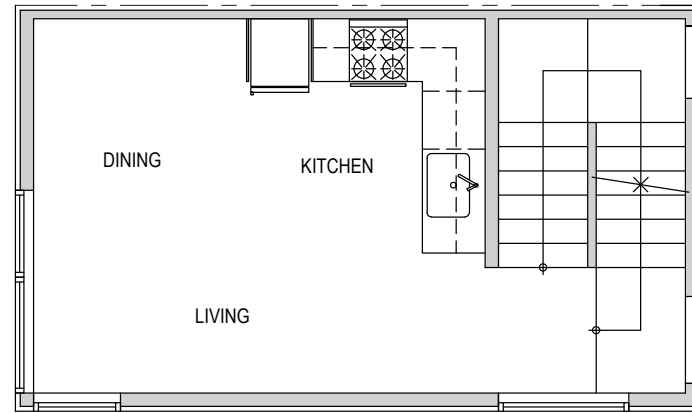

1717 A

Level 1

Level 2

Level 3

Roof Deck

1717 A 14th Ave, Seattle, WA 98122
1188 sf | 2 beds | entertainment room | 1.75 baths

Floor plans are provided for illustrative and general informational purposes only. In a continuing effort to improve our products and designs, final construction elevations, square footages, floor plan layouts and/or materials and colors may vary. Buyer to verify all information to their own satisfaction.