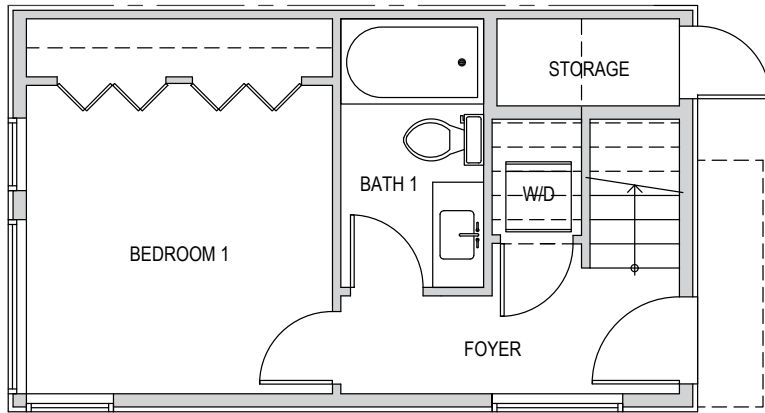

1717 A

Level 1

Level 2

Level 3

Roof Deck

1717 A 14th Ave, Seattle, WA 98122
1188 sf | 2 beds | entertainment room | 1.75 baths

Floor plans are provided for illustrative and general informational purposes only. In a continuing effort to improve our products and designs, final construction elevations, square footages, floor plan layouts and/or materials and colors may vary. Buyer to verify all information to their own satisfaction.