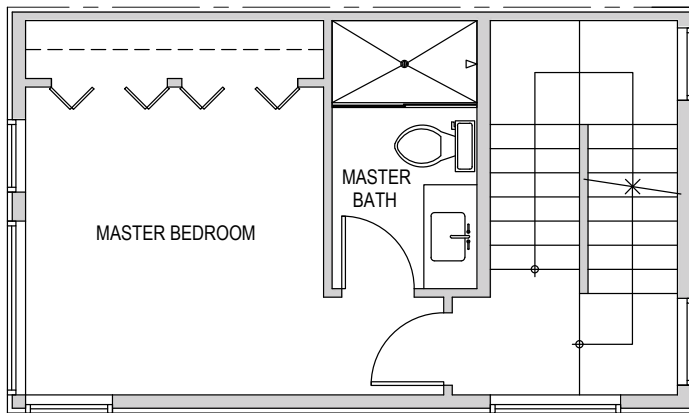

1717 A

Level 1

Level 2

Level 3

Roof Deck

1717 A 14th Ave, Seattle, WA 98122
1188 sf | 2 beds | entertainment room | 1.75 baths

Floor plans are provided for illustrative and general informational purposes only. In a continuing effort to improve our products and designs, final construction elevations, square footages, floor plan layouts and/or materials and colors may vary. Buyer to verify all information to their own satisfaction.