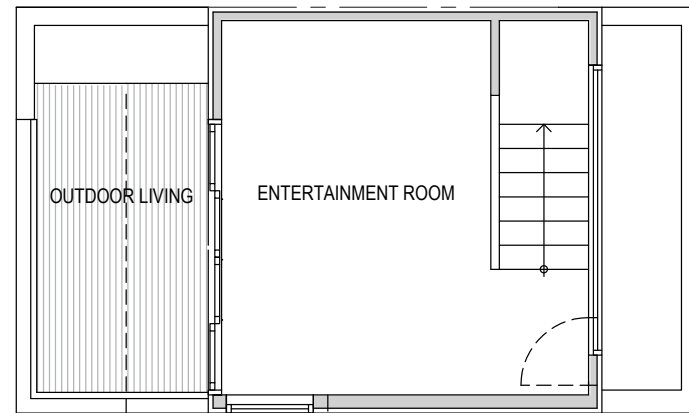

1717 A

Level 1

Level 2

Level 3

Roof Deck

1717 A 14th Ave, Seattle, WA 98122
1188 sf | 2 beds | entertainment room | 1.75 baths

Floor plans are provided for illustrative and general informational purposes only. In a continuing effort to improve our products and designs, final construction elevations, square footages, floor plan layouts and/or materials and colors may vary. Buyer to verify all information to their own satisfaction.