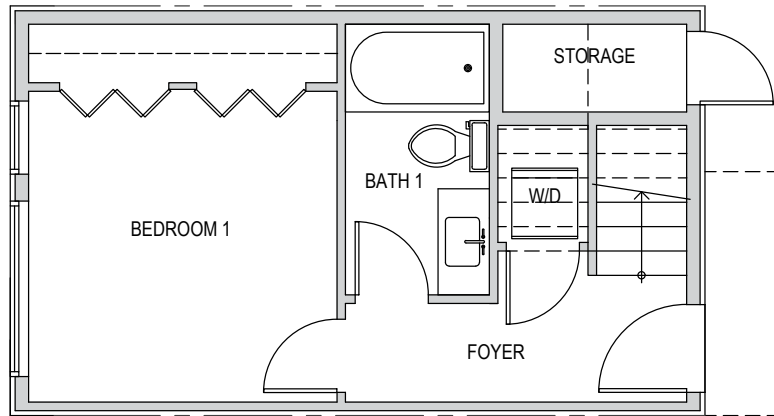

1717 B

Level 1

Level 2

Level 3

Roof Deck

**1717 B 14th Ave, Seattle, WA 98122**  
**1188 sf | 2 beds | entertainment room | 1.75 baths**

Floor plans are provided for illustrative and general informational purposes only. In a continuing effort to improve our products and designs, final construction elevations, square footages, floor plan layouts and/or materials and colors may vary. Buyer to verify all information to their own satisfaction.

**shelter** | H O M E S

Habitat for the Modern Life Form.