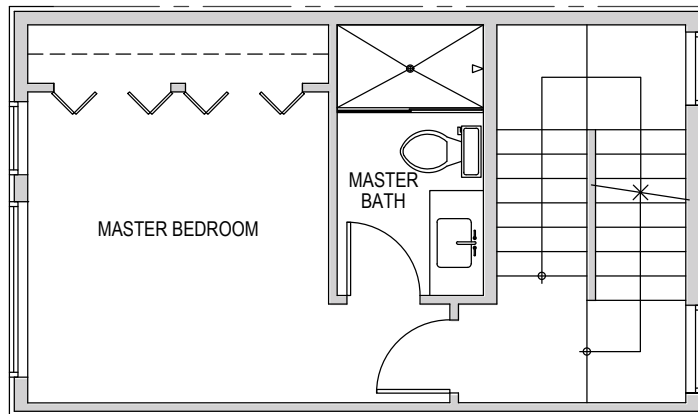

1717 B

Level 1

Level 2

Level 3

Roof Deck

**1717 B 14th Ave, Seattle, WA 98122**  
**1188 sf | 2 beds | entertainment room | 1.75 baths**

Floor plans are provided for illustrative and general informational purposes only. In a continuing effort to improve our products and designs, final construction elevations, square footages, floor plan layouts and/or materials and colors may vary. Buyer to verify all information to their own satisfaction.

**shelter** | H O M E S

Habitat for the Modern Life Form.