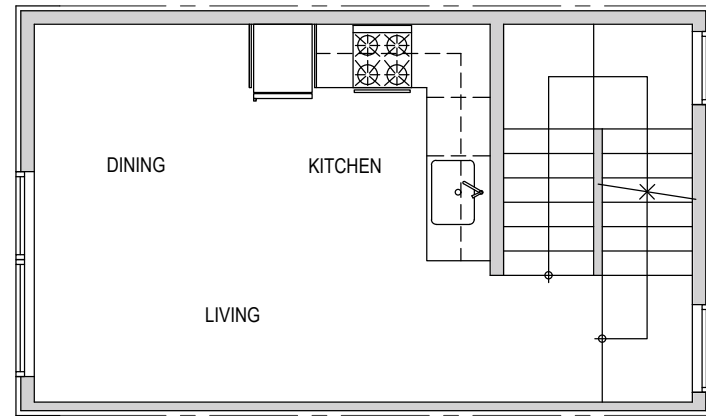

1717 B

Level 1

Level 2

Level 3

Roof Deck

**1717 B 14th Ave, Seattle, WA 98122**  
**1188 sf | 2 beds | entertainment room | 1.75 baths**

Floor plans are provided for illustrative and general informational purposes only. In a continuing effort to improve our products and designs, final construction elevations, square footages, floor plan layouts and/or materials and colors may vary. Buyer to verify all information to their own satisfaction.

**shelter** | H O M E S

Habitat for the Modern Life Form.