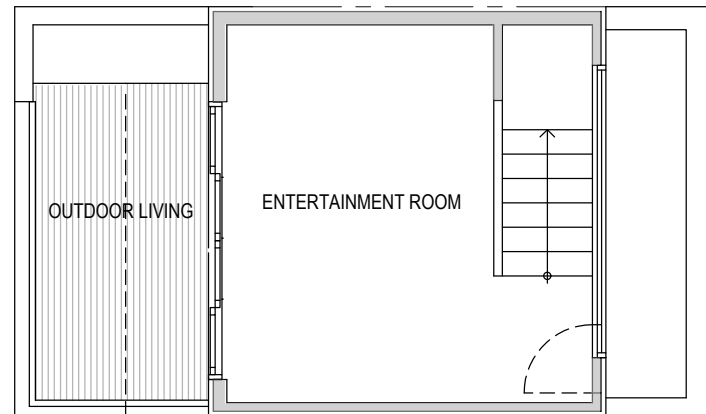

1717 B

Level 1

Level 2

Level 3

Roof Deck

**1717 B 14th Ave, Seattle, WA 98122**  
**1188 sf | 2 beds | entertainment room | 1.75 baths**

Floor plans are provided for illustrative and general informational purposes only. In a continuing effort to improve our products and designs, final construction elevations, square footages, floor plan layouts and/or materials and colors may vary. Buyer to verify all information to their own satisfaction.

**shelter** | H O M E S

Habitat for the Modern Life Form.