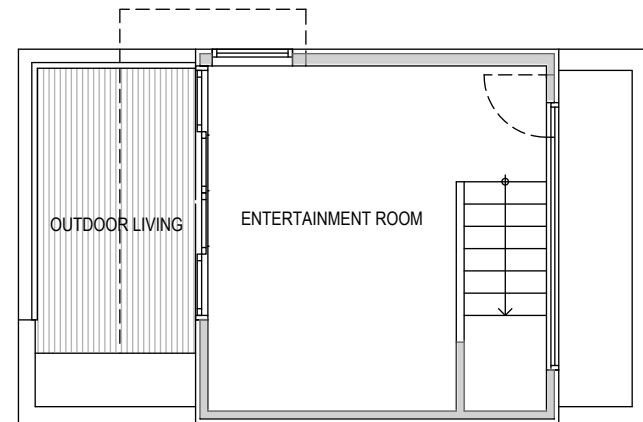

1717 C

Level 1

Level 2

Level 3

Roof Deck

**1717 C 14th Ave, Seattle, WA 98122**  
**1188 sf | 2 beds | entertainment room | 1.75 baths**

Floor plans are provided for illustrative and general informational purposes only. In a continuing effort to improve our products and designs, final construction elevations, square footages, floor plan layouts and/or materials and colors may vary. Buyer to verify all information to their own satisfaction.