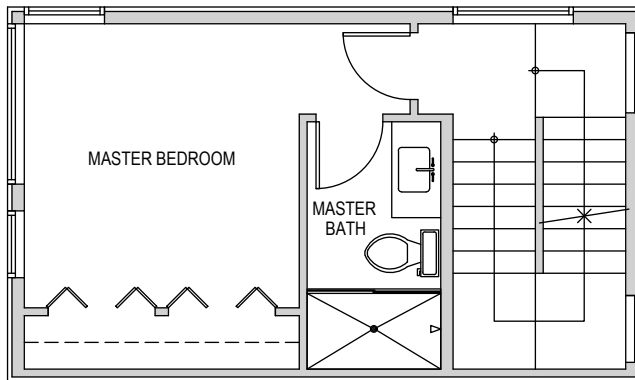

1717 C

Level 1

Level 2

Level 3

Roof Deck

**1717 C 14th Ave, Seattle, WA 98122**  
**1188 sf | 2 beds | entertainment room | 1.75 baths**

Floor plans are provided for illustrative and general informational purposes only. In a continuing effort to improve our products and designs, final construction elevations, square footages, floor plan layouts and/or materials and colors may vary. Buyer to verify all information to their own satisfaction.

**Habitat for the Modern Life Form.**