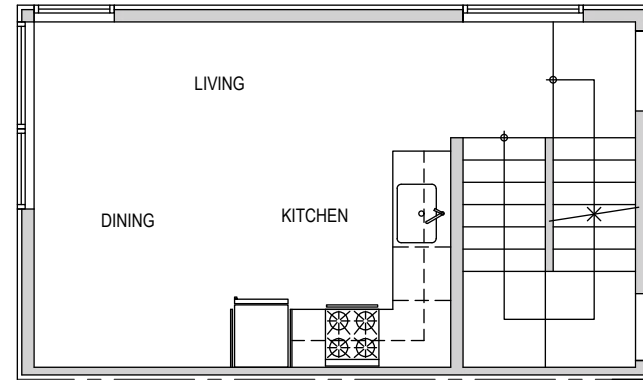

1717 C

Level 1

Level 2

Level 3

Roof Deck

**1717 C 14th Ave, Seattle, WA 98122**  
**1188 sf | 2 beds | entertainment room | 1.75 baths**

Floor plans are provided for illustrative and general informational purposes only. In a continuing effort to improve our products and designs, final construction elevations, square footages, floor plan layouts and/or materials and colors may vary. Buyer to verify all information to their own satisfaction.

**Habitat for the Modern Life Form.**