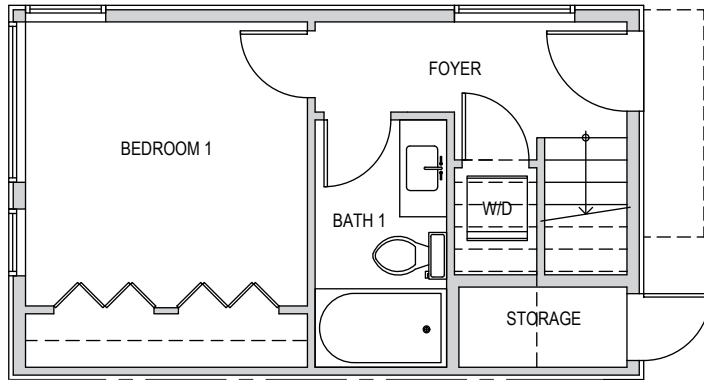

1717 C

Level 1

Level 2

Level 3

Roof Deck

**1717 C 14th Ave, Seattle, WA 98122**  
**1188 sf | 2 beds | entertainment room | 1.75 baths**

Floor plans are provided for illustrative and general informational purposes only. In a continuing effort to improve our products and designs, final construction elevations, square footages, floor plan layouts and/or materials and colors may vary. Buyer to verify all information to their own satisfaction.

**Habitat for the Modern Life Form.**