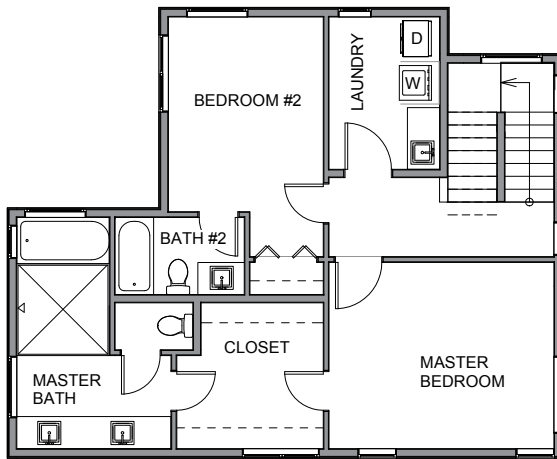

Level 1

Level 2

Level 3

Roof Deck

**3417B 9th Ave W, Seattle WA 98119**  
**2512 sf | 3 beds | 3.25 baths**

Floor plans are provided for illustrative and general informational purposes only. In a continuing effort to improve our products and designs, final construction elevations, square footages, floor plan layouts and/or materials and colors may vary. Buyer to verify all information to their own satisfaction.

**Habitat for the Modern Life Form.**