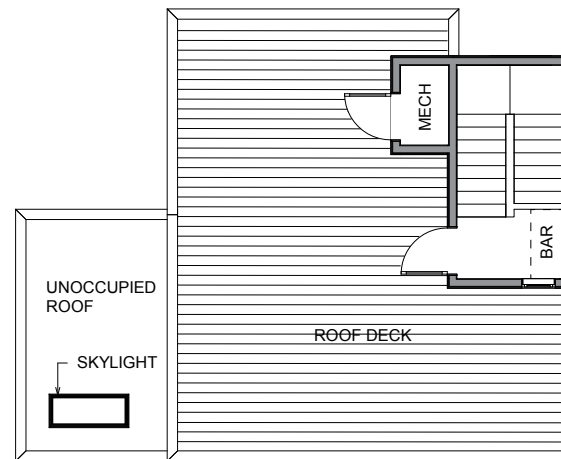

Level 1

Level 2

Level 3

Roof Deck

**3417B 9th Ave W, Seattle WA 98119**  
**2512 sf | 3 beds | 3.25 baths**

Floor plans are provided for illustrative and general informational purposes only. In a continuing effort to improve our products and designs, final construction elevations, square footages, floor plan layouts and/or materials and colors may vary. Buyer to verify all information to their own satisfaction.