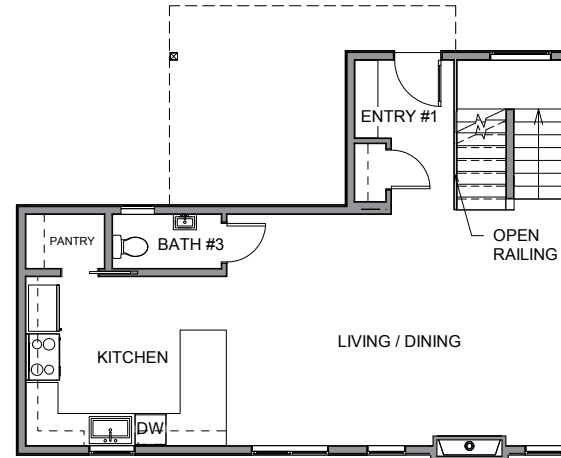

Level 1

Level 2

Level 3

Roof Deck

**3417B 9th Ave W, Seattle WA 98119**  
**2512 sf | 3 beds | 3.25 baths**

Floor plans are provided for illustrative and general informational purposes only. In a continuing effort to improve our products and designs, final construction elevations, square footages, floor plan layouts and/or materials and colors may vary. Buyer to verify all information to their own satisfaction.

**Habitat for the Modern Life Form.**