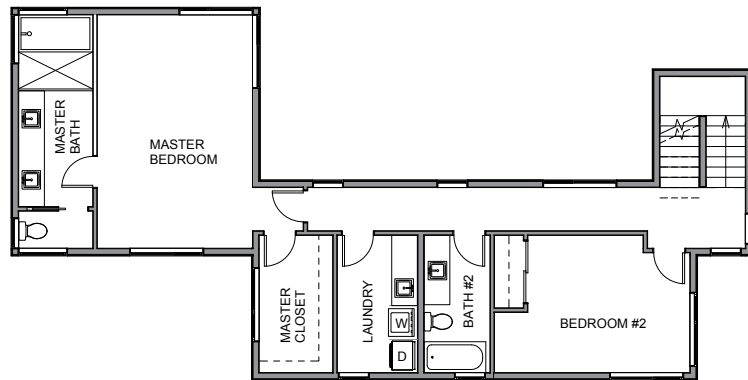

Level 1

Level 2

Level 3

Roof Deck

**3419 9th Ave W, Seattle WA 98119**  
**2569 sf | 3 beds | 3.5 baths**

Floor plans are provided for illustrative and general informational purposes only. In a continuing effort to improve our products and designs, final construction elevations, square footages, floor plan layouts and/or materials and colors may vary. Buyer to verify all information to their own satisfaction.

**Habitat for the Modern Life Form.**