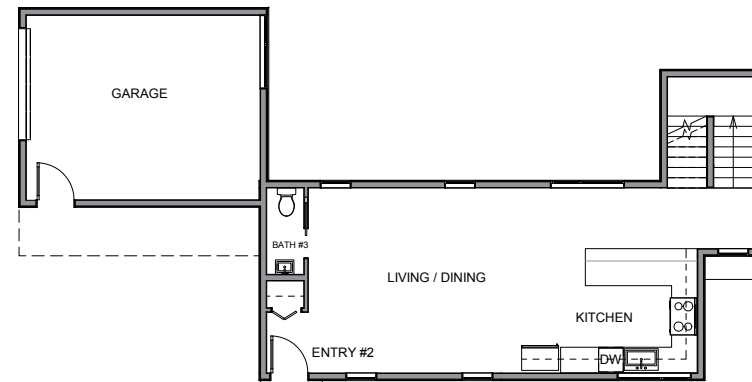

Level 1

Level 2

Level 3

Roof Deck

**3419 9th Ave W, Seattle WA 98119**  
**2569 sf | 3 beds | 3.5 baths**

Floor plans are provided for illustrative and general informational purposes only. In a continuing effort to improve our products and designs, final construction elevations, square footages, floor plan layouts and/or materials and colors may vary. Buyer to verify all information to their own satisfaction.

**Habitat for the Modern Life Form.**