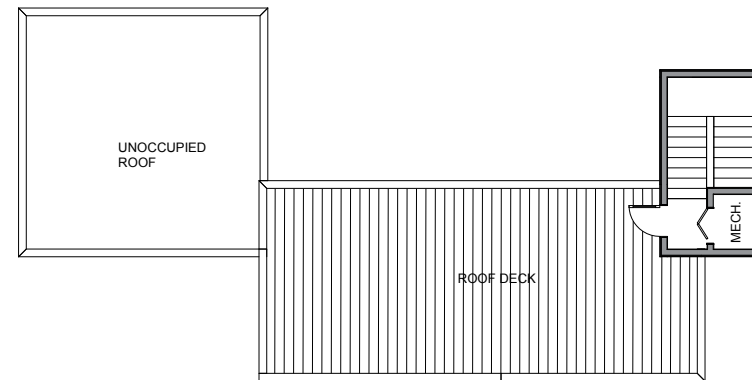

Level 1

Level 2

Level 3

Roof Deck

**3419 9th Ave W, Seattle WA 98119**  
**2569 sf | 3 beds | 3.5 baths**

Floor plans are provided for illustrative and general informational purposes only. In a continuing effort to improve our products and designs, final construction elevations, square footages, floor plan layouts and/or materials and colors may vary. Buyer to verify all information to their own satisfaction.