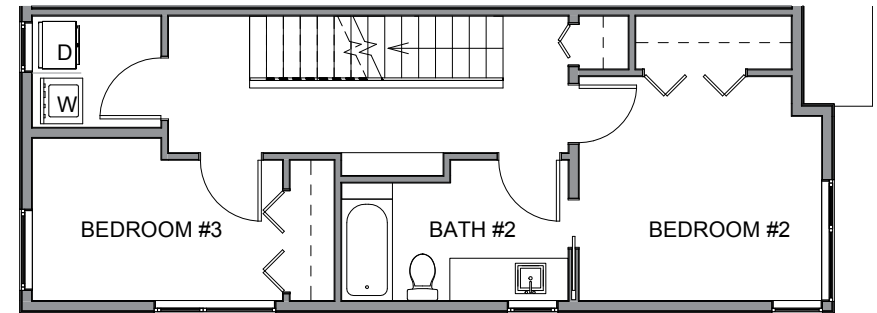

Level 1

Level 2

Level 3

Roof Deck

3421 9th Ave W, Seattle WA 98119

1900 sf | 3 beds | 2.5 baths

 Floor plans are provided for illustrative and general informational purposes only. In a continuing effort to improve our products and designs, final construction elevations, square footages, floor plan layouts and/or materials and colors may vary. Buyer to verify all information to their own satisfaction.

Habitat for the Modern Life Form.