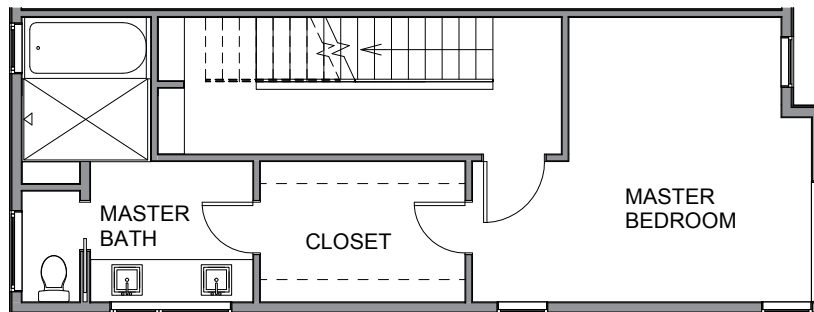

Level 1

Level 2

Level 3

Roof Deck

3421 9th Ave W, Seattle WA 98119

1900 sf | 3 beds | 2.5 baths

 Floor plans are provided for illustrative and general informational purposes only. In a continuing effort to improve our products and designs, final construction elevations, square footages, floor plan layouts and/or materials and colors may vary. Buyer to verify all information to their own satisfaction.

Habitat for the Modern Life Form.