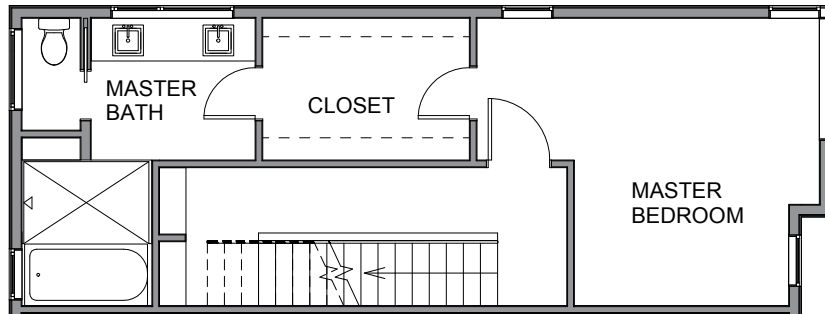

Level 1

Level 2

Level 3

Roof Deck

3423 9th Ave W, Seattle WA 98119
1900 sf | 3 beds | 2.5 baths

 Floor plans are provided for illustrative and general informational purposes only. In a continuing effort to improve our products and designs, final construction elevations, square footages, floor plan layouts and/or materials and colors may vary. Buyer to verify all information to their own satisfaction.