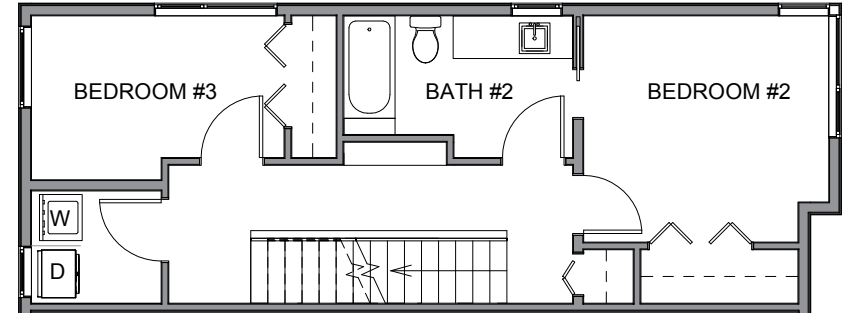

Level 1

Level 2

Level 3

Roof Deck

3423 9th Ave W, Seattle WA 98119
1900 sf | 3 beds | 2.5 baths

 Floor plans are provided for illustrative and general informational purposes only. In a continuing effort to improve our products and designs, final construction elevations, square footages, floor plan layouts and/or materials and colors may vary. Buyer to verify all information to their own satisfaction.