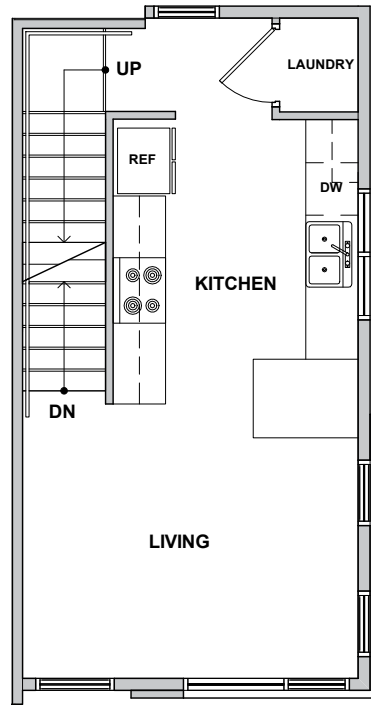

Level 1

Level 2

Level 3

Rooftop Deck

3930 A1 S Pearl Street, Seattle, WA 98118
 Approx 1174 SF | 2 Beds | 1.75 Baths | Rooftop Deck

Floor plans are provided for illustrative and general informational purposes only. In a continuing effort to improve our products and designs, final construction elevations, square footages, floor plan layouts and/or materials and colors may vary. Buyer to verify all information to their own satisfaction.

Habitat for the Modern Life Form.