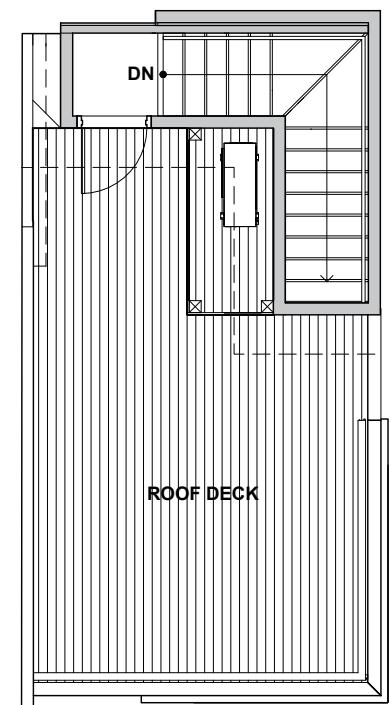

Level 1

Level 2

Level 3

Rooftop Deck

3930 A1 S Pearl Street, Seattle, WA 98118
 Approx 1174 SF | 2 Beds | 1.75 Baths | Rooftop Deck

Floor plans are provided for illustrative and general informational purposes only. In a continuing effort to improve our products and designs, final construction elevations, square footages, floor plan layouts and/or materials and colors may vary. Buyer to verify all information to their own satisfaction.

Habitat for the Modern Life Form.