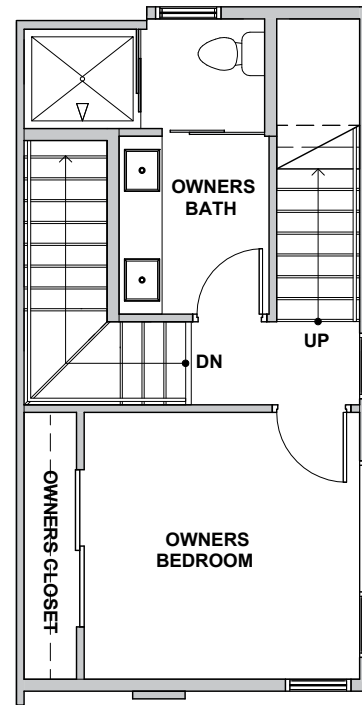

Level 1

Level 2

Level 3

Rooftop Deck

3930 A1 S Pearl Street, Seattle, WA 98118
 Approx 1174 SF | 2 Beds | 1.75 Baths | Rooftop Deck

Floor plans are provided for illustrative and general informational purposes only. In a continuing effort to improve our products and designs, final construction elevations, square footages, floor plan layouts and/or materials and colors may vary. Buyer to verify all information to their own satisfaction.

Habitat for the Modern Life Form.