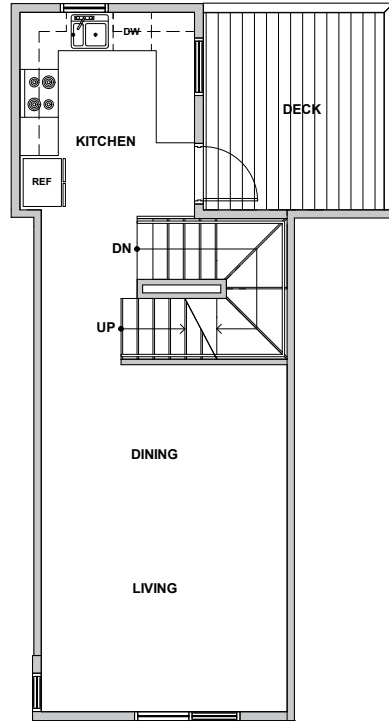

Level 1

Level 2

Level 3

Rooftop Deck

3930 A2 S Pearl Street, Seattle, WA 98118
 Approx 1389 SF | 2 Beds | 1.75 Baths | Rooftop Deck

Habitat for the Modern Life Form.

Floor plans are provided for illustrative and general informational purposes only. In a continuing effort to improve our products and designs, final construction elevations, square footages, floor plan layouts and/or materials and colors may vary. Buyer to verify all information to their own satisfaction.