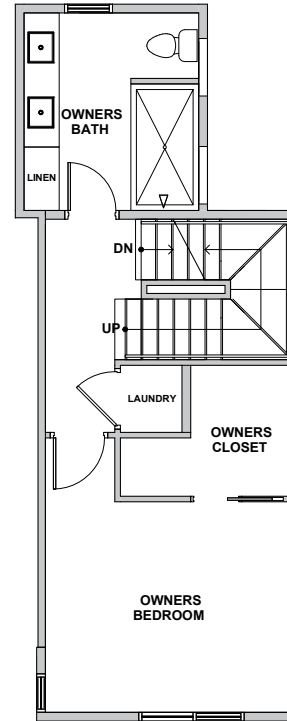

Level 1

Level 2

Level 3

Rooftop Deck

3930 A2 S Pearl Street, Seattle, WA 98118
 Approx 1389 SF | 2 Beds | 1.75 Baths | Rooftop Deck

Habitat for the Modern Life Form.

Floor plans are provided for illustrative and general informational purposes only. In a continuing effort to improve our products and designs, final construction elevations, square footages, floor plan layouts and/or materials and colors may vary. Buyer to verify all information to their own satisfaction.