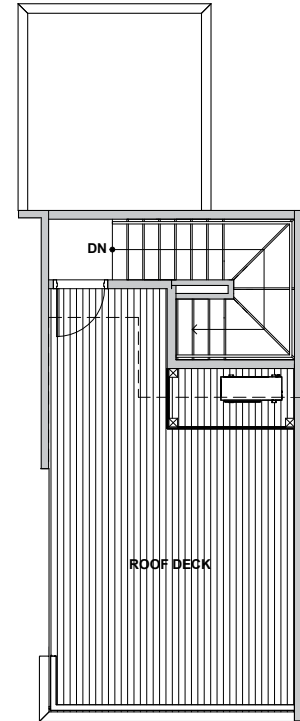

Level 1

Level 2

Level 3

Rooftop Deck

3930 A2 S Pearl Street, Seattle, WA 98118
 Approx 1389 SF | 2 Beds | 1.75 Baths | Rooftop Deck

Habitat for the Modern Life Form.

Floor plans are provided for illustrative and general informational purposes only. In a continuing effort to improve our products and designs, final construction elevations, square footages, floor plan layouts and/or materials and colors may vary. Buyer to verify all information to their own satisfaction.