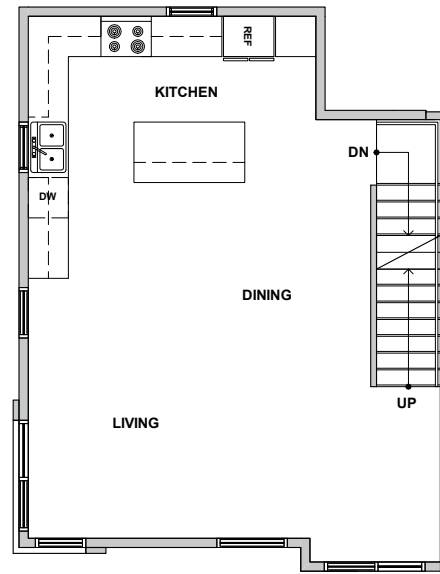

Level 1

Level 2

Level 3

Rooftop Deck

3930 A3 S Pearl Street, Seattle, WA 98118
 Approx 1276 SF | 2 Beds | 1.75 Baths | Rooftop Deck

Habitat for the Modern Life Form.

Floor plans are provided for illustrative and general informational purposes only. In a continuing effort to improve our products and designs, final construction elevations, square footages, floor plan layouts and/or materials and colors may vary. Buyer to verify all information to their own satisfaction.