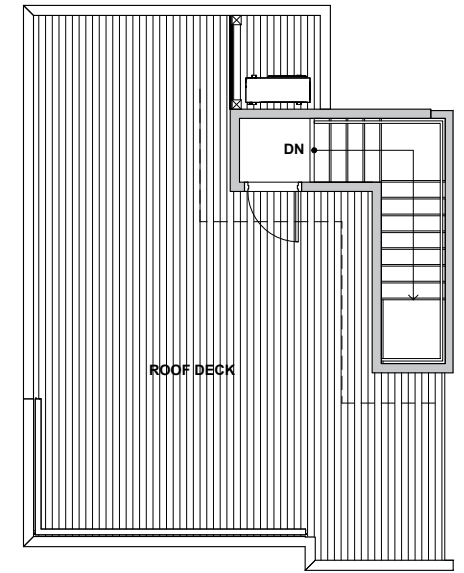

Level 1

Level 2

Level 3

Rooftop Deck

3930 A3 S Pearl Street, Seattle, WA 98118
 Approx 1276 SF | 2 Beds | 1.75 Baths | Rooftop Deck

Habitat for the Modern Life Form.

Floor plans are provided for illustrative and general informational purposes only. In a continuing effort to improve our products and designs, final construction elevations, square footages, floor plan layouts and/or materials and colors may vary. Buyer to verify all information to their own satisfaction.