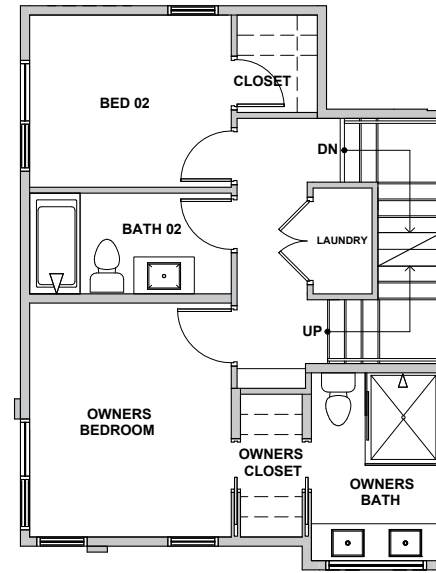

Level 1

Level 2

Level 3

Rooftop Deck

3930 A3 S Pearl Street, Seattle, WA 98118
 Approx 1276 SF | 2 Beds | 1.75 Baths | Rooftop Deck

Habitat for the Modern Life Form.

Floor plans are provided for illustrative and general informational purposes only. In a continuing effort to improve our products and designs, final construction elevations, square footages, floor plan layouts and/or materials and colors may vary. Buyer to verify all information to their own satisfaction.