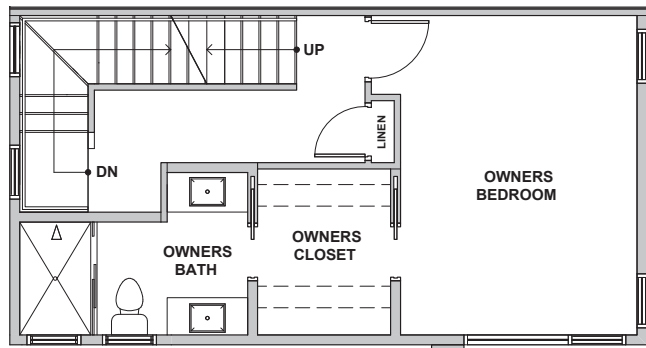

Level 1

Level 2

Level 3

Rooftop Deck

3930 B6 S Pearl Street, Seattle, WA 98118  
 Approx 1394 SF | 2 Beds | 1.75 Baths | Rooftop Deck