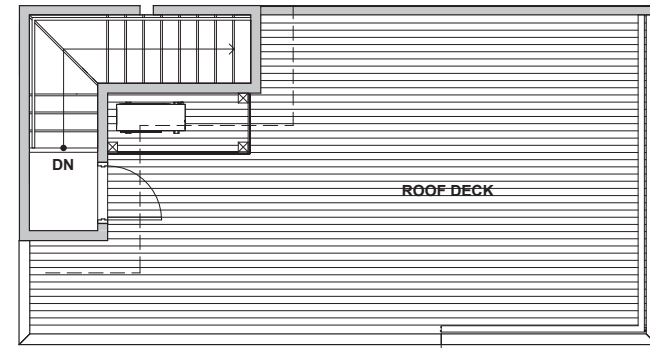

Level 1

Level 2

Level 3

Rooftop Deck

3930 B6 S Pearl Street, Seattle, WA 98118  
 Approx 1394 SF | 2 Beds | 1.75 Baths | Rooftop Deck