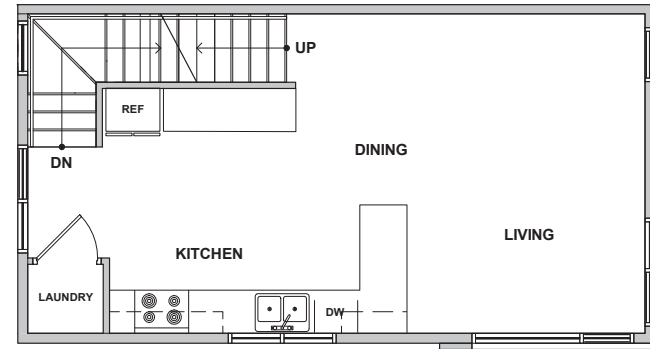

Level 1

Level 2

Level 3

Rooftop Deck

3930 B6 S Pearl Street, Seattle, WA 98118  
 Approx 1394 SF | 2 Beds | 1.75 Baths | Rooftop Deck