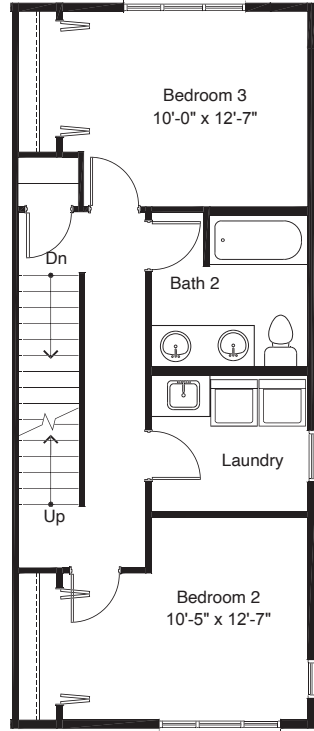

WILLOW
SEATTLE

info@shelterhs.com | 206.486.9209 | shelterhometseattle.com

SOUTH B 1

1

2

3

4

8326 13TH AVE NW, SEATTLE, WA 98117
APPROX 1810 SF | 3 BEDS | 1.75 BATHS | NEST | 1 PARKING | OPEN CONCEPT

 Floor plans are provided for illustrative and general informational purposes only. In a continuing effort to improve our products and designs, final construction elevations, square footages, floor plan layouts and/or materials and colors may vary. Buyer to verify all information to their own satisfaction.