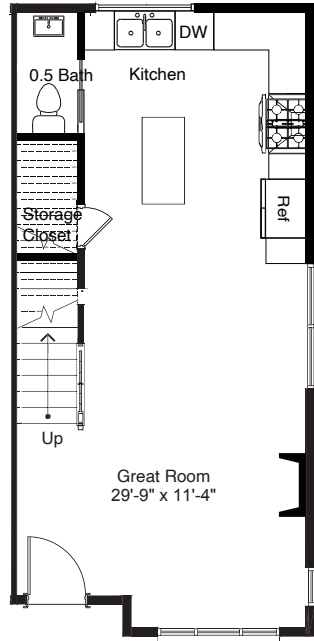

WILLOW
SEATTLE

info@shelterhs.com | 206.486.9209 | shelterhometseattle.com

SOUTH B 1

1

2

3

4

8326 13TH AVE NW, SEATTLE, WA 98117
APPROX 1810 SF | 3 BEDS | 1.75 BATHS | NEST | 1 PARKING | OPEN CONCEPT

 Floor plans are provided for illustrative and general informational purposes only. In a continuing effort to improve our products and designs, final construction elevations, square footages, floor plan layouts and/or materials and colors may vary. Buyer to verify all information to their own satisfaction.