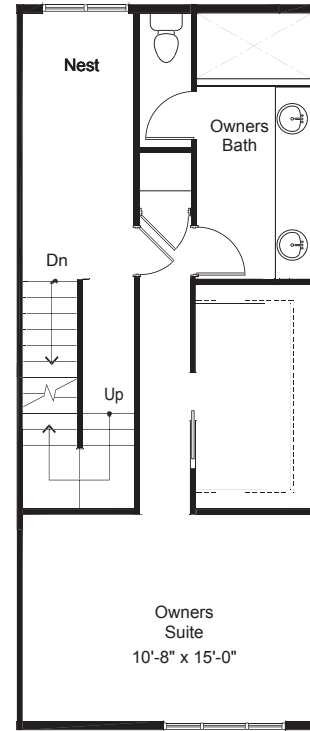

WILLOW
SEATTLE

info@shelterhs.com | 206.486.9209 | shelterhometseattle.com

SOUTH B 1

1

2

3

4

8326 13TH AVE NW, SEATTLE, WA 98117
APPROX 1810 SF | 3 BEDS | 1.75 BATHS | NEST | 1 PARKING | OPEN CONCEPT

 Floor plans are provided for illustrative and general informational purposes only. In a continuing effort to improve our products and designs, final construction elevations, square footages, floor plan layouts and/or materials and colors may vary. Buyer to verify all information to their own satisfaction.