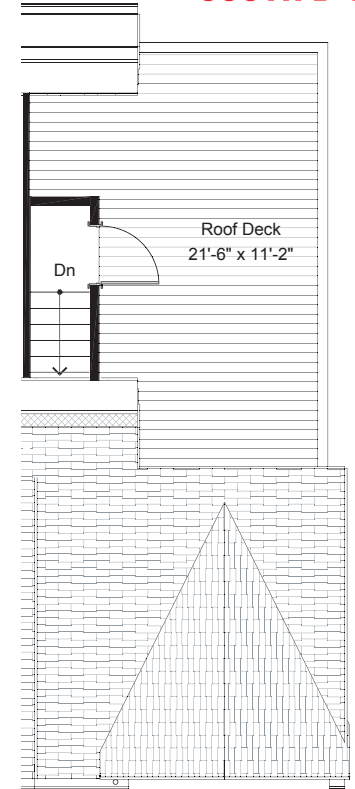

WILLOW
SEATTLE

info@shelterhs.com | 206.486.9209 | shelterhometseattle.com

SOUTH B 1

1

2

3

4

8326 13TH AVE NW, SEATTLE, WA 98117
APPROX 1810 SF | 3 BEDS | 1.75 BATHS | NEST | 1 PARKING | OPEN CONCEPT

 Floor plans are provided for illustrative and general informational purposes only. In a continuing effort to improve our products and designs, final construction elevations, square footages, floor plan layouts and/or materials and colors may vary. Buyer to verify all information to their own satisfaction.