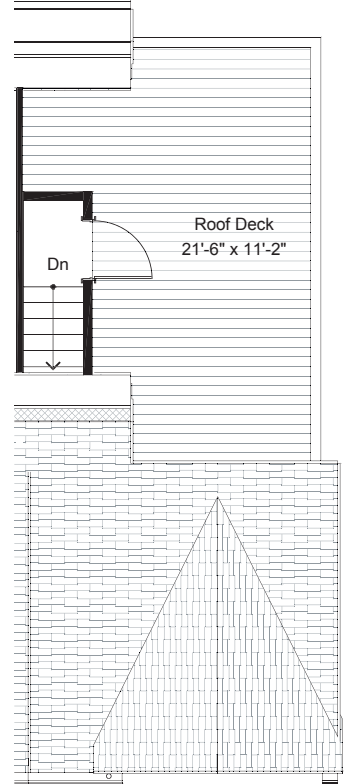

WILLOW
SEATTLE

info@shelterhs.com | 206.486.9209 | shelterhometseattle.com

SOUTH B 2

1

2

3

4

8326 13TH AVE NW, SEATTLE, WA 98117
APPROX 1794 SF | 3 BEDS | 1.75 BATHS | NEST | 1 PARKING | OPEN CONCEPT

 Floor plans are provided for illustrative and general informational purposes only. In a continuing effort to improve our products and designs, final construction elevations, square footages, floor plan layouts and/or materials and colors may vary. Buyer to verify all information to their own satisfaction.