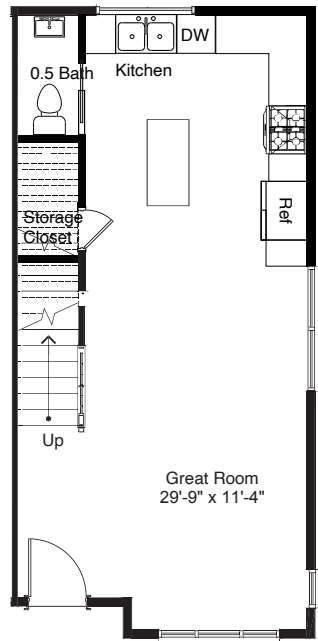

WILLOW
SEATTLE

info@shelterhs.com | 206.486.9209 | shelterhometseattle.com

SOUTH B 2

1

2

3

4

8326 13TH AVE NW, SEATTLE, WA 98117
APPROX 1794 SF | 3 BEDS | 1.75 BATHS | NEST | 1 PARKING | OPEN CONCEPT

 Floor plans are provided for illustrative and general informational purposes only. In a continuing effort to improve our products and designs, final construction elevations, square footages, floor plan layouts and/or materials and colors may vary. Buyer to verify all information to their own satisfaction.