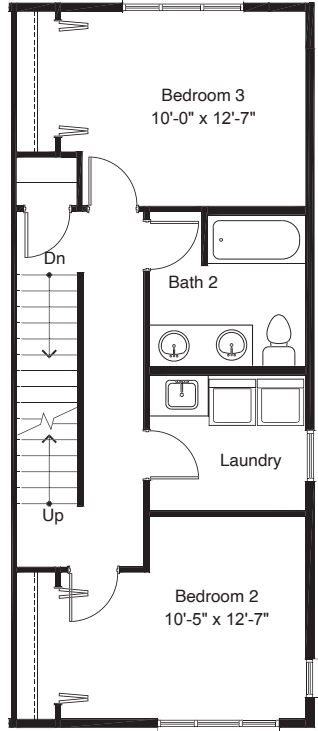

WILLOW
SEATTLE

info@shelterhs.com | 206.486.9209 | shelterhometseattle.com

SOUTH B 2

1

2

3

4

8326 13TH AVE NW, SEATTLE, WA 98117
APPROX 1794 SF | 3 BEDS | 1.75 BATHS | NEST | 1 PARKING | OPEN CONCEPT

 Floor plans are provided for illustrative and general informational purposes only. In a continuing effort to improve our products and designs, final construction elevations, square footages, floor plan layouts and/or materials and colors may vary. Buyer to verify all information to their own satisfaction.