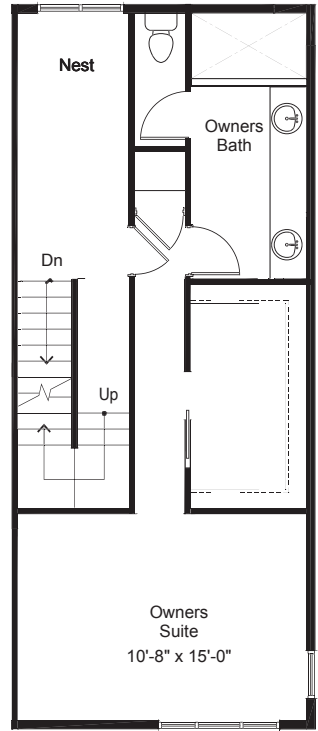

WILLOW
SEATTLE

info@shelterhs.com | 206.486.9209 | shelterhometseattle.com

SOUTH B 2

1

2

3

4

8326 13TH AVE NW, SEATTLE, WA 98117
APPROX 1794 SF | 3 BEDS | 1.75 BATHS | NEST | 1 PARKING | OPEN CONCEPT

 Floor plans are provided for illustrative and general informational purposes only. In a continuing effort to improve our products and designs, final construction elevations, square footages, floor plan layouts and/or materials and colors may vary. Buyer to verify all information to their own satisfaction.

Habitat for the Modern Life Form.