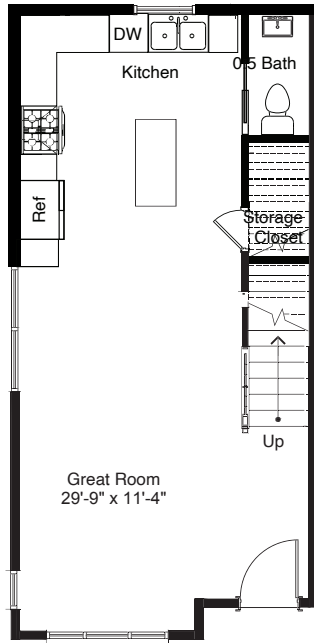

WILLOW
SEATTLE

info@shelterhs.com | 206.486.9209 | shelterhomesseattle.com

SOUTH B 3

1

2

3

4

8326 13TH AVE NW, SEATTLE, WA 98117
APPROX 1794 SF | 3 BEDS | 1.75 BATHS | NEST | 1 PARKING | OPEN CONCEPT

Floor plans are provided for illustrative and general informational purposes only. In a continuing effort to improve our products and designs, final construction elevations, square footages, floor plan layouts and/or materials and colors may vary. Buyer to verify all information to their own satisfaction.