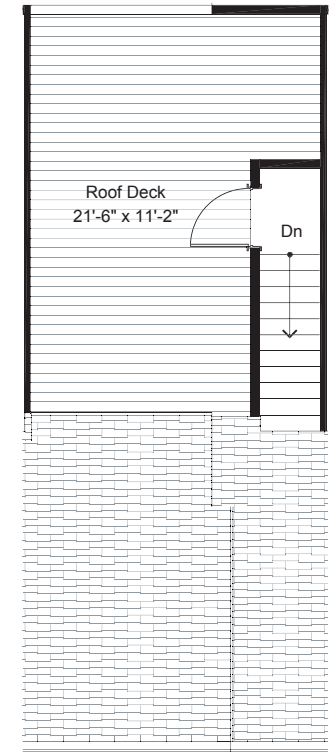

WILLOW
SEATTLE

info@shelterhs.com | 206.486.9209 | shelterhomesseattle.com

SOUTH B 3

1

2

3

4

8326 13TH AVE NW, SEATTLE, WA 98117
APPROX 1794 SF | 3 BEDS | 1.75 BATHS | NEST | 1 PARKING | OPEN CONCEPT

Floor plans are provided for illustrative and general informational purposes only. In a continuing effort to improve our products and designs, final construction elevations, square footages, floor plan layouts and/or materials and colors may vary. Buyer to verify all information to their own satisfaction.