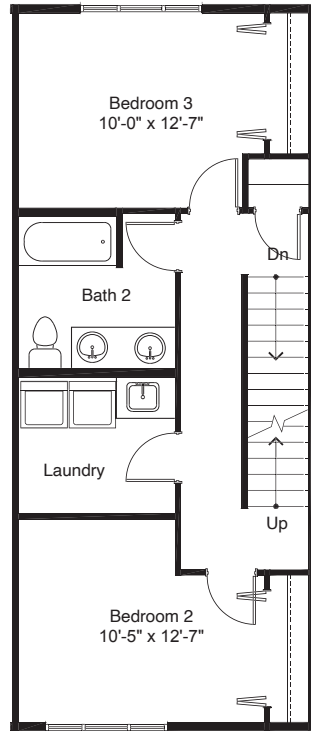

WILLOW
SEATTLE

info@shelterhs.com | 206.486.9209 | shelterhomesseattle.com

SOUTH B 3

1

2

3

4

8326 13TH AVE NW, SEATTLE, WA 98117
APPROX 1794 SF | 3 BEDS | 1.75 BATHS | NEST | 1 PARKING | OPEN CONCEPT

Floor plans are provided for illustrative and general informational purposes only. In a continuing effort to improve our products and designs, final construction elevations, square footages, floor plan layouts and/or materials and colors may vary. Buyer to verify all information to their own satisfaction.