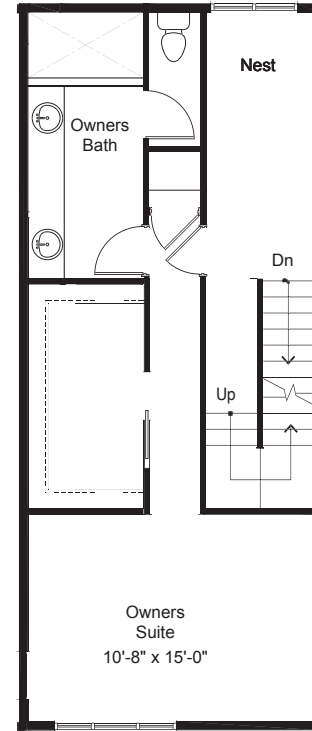

WILLOW
SEATTLE

info@shelterhs.com | 206.486.9209 | shelterhomesseattle.com

SOUTH B 3

1

2

3

4

8326 13TH AVE NW, SEATTLE, WA 98117
APPROX 1794 SF | 3 BEDS | 1.75 BATHS | NEST | 1 PARKING | OPEN CONCEPT

Floor plans are provided for illustrative and general informational purposes only. In a continuing effort to improve our products and designs, final construction elevations, square footages, floor plan layouts and/or materials and colors may vary. Buyer to verify all information to their own satisfaction.