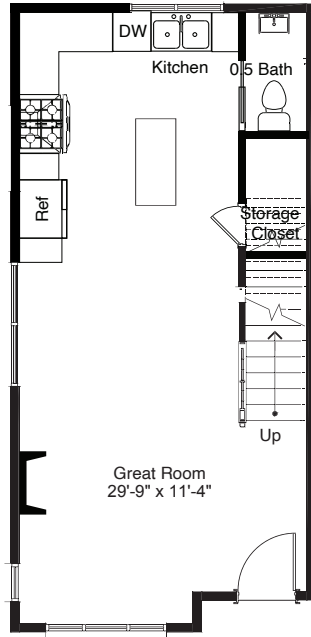

WILLOW
SEATTLE

info@shelterhs.com | 206.486.9209 | shelterhomesseattle.com

SOUTH B 4

1

2

3

4

8326 13TH AVE NW, SEATTLE, WA 98117
APPROX 1810 SF | 3 BEDS | 1.75 BATHS | NEST | 1 PARKING | OPEN CONCEPT

Floor plans are provided for illustrative and general informational purposes only. In a continuing effort to improve our products and designs, final construction elevations, square footages, floor plan layouts and/or materials and colors may vary. Buyer to verify all information to their own satisfaction.