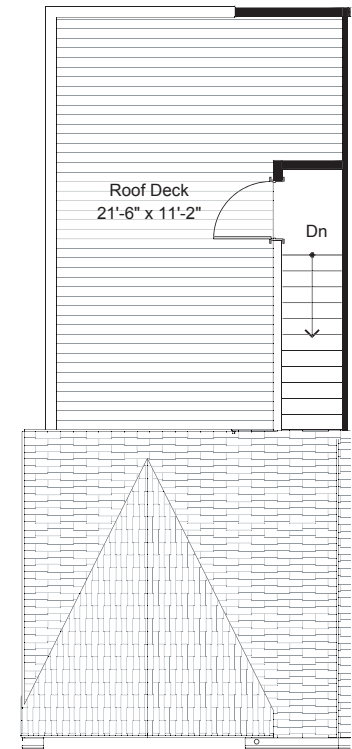

WILLOW
SEATTLE

info@shelterhs.com | 206.486.9209 | shelterhomesseattle.com

SOUTH B 4

1

2

3

4

8326 13TH AVE NW, SEATTLE, WA 98117
APPROX 1810 SF | 3 BEDS | 1.75 BATHS | NEST | 1 PARKING | OPEN CONCEPT

Floor plans are provided for illustrative and general informational purposes only. In a continuing effort to improve our products and designs, final construction elevations, square footages, floor plan layouts and/or materials and colors may vary. Buyer to verify all information to their own satisfaction.