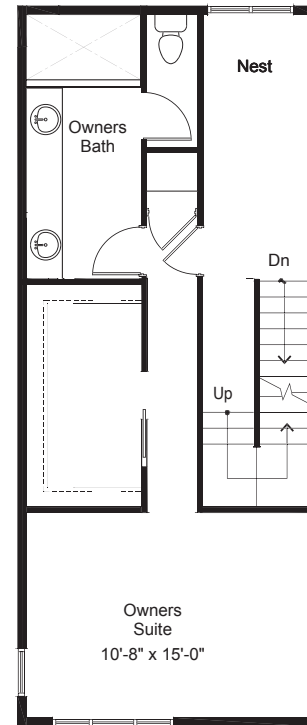

WILLOW
SEATTLE

info@shelterhs.com | 206.486.9209 | shelterhomesseattle.com

SOUTH B 4

1

2

3

4

8326 13TH AVE NW, SEATTLE, WA 98117
APPROX 1810 SF | 3 BEDS | 1.75 BATHS | NEST | 1 PARKING | OPEN CONCEPT

Floor plans are provided for illustrative and general informational purposes only. In a continuing effort to improve our products and designs, final construction elevations, square footages, floor plan layouts and/or materials and colors may vary. Buyer to verify all information to their own satisfaction.