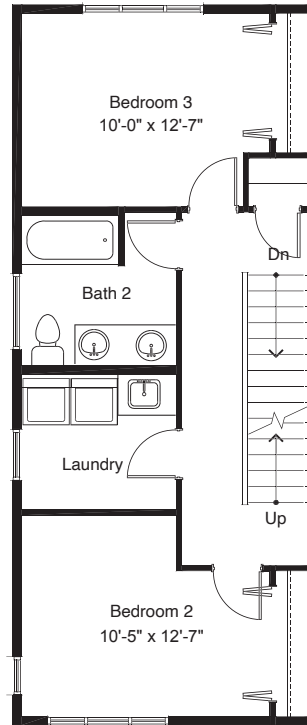

WILLOW
SEATTLE

info@shelterhs.com | 206.486.9209 | shelterhomesseattle.com

SOUTH B 4

1

2

3

4

8326 13TH AVE NW, SEATTLE, WA 98117
APPROX 1810 SF | 3 BEDS | 1.75 BATHS | NEST | 1 PARKING | OPEN CONCEPT

Floor plans are provided for illustrative and general informational purposes only. In a continuing effort to improve our products and designs, final construction elevations, square footages, floor plan layouts and/or materials and colors may vary. Buyer to verify all information to their own satisfaction.