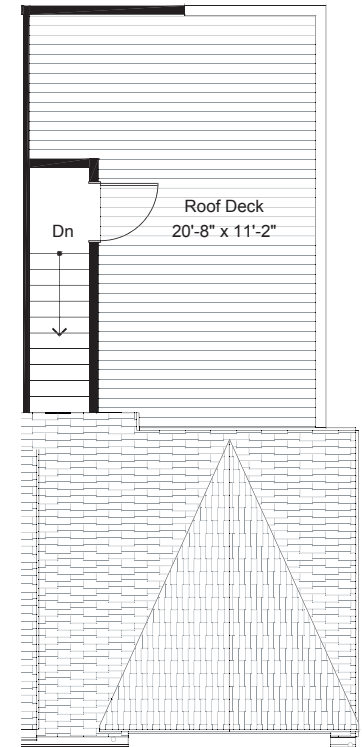

SOUTH C 1

1

2

3

4

8324A 13TH AVE NW, SEATTLE, WA 98117

APPROX 1810 SF | 3 BEDS | 1.75 BATHS | NEST | 1 PARKING | OPEN CONCEPT

Floor plans are provided for illustrative and general informational purposes only. In a continuing effort to improve our products and designs, final construction elevations, square footages, floor plan layouts and/or materials and colors may vary. Buyer to verify all information to their own satisfaction.