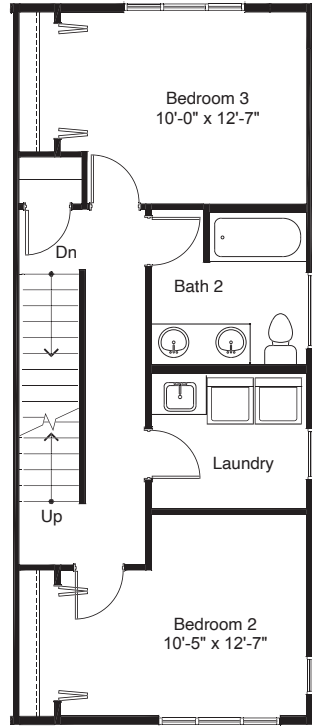

SOUTH C 1

1

2

3

4

8324A 13TH AVE NW, SEATTLE, WA 98117

APPROX 1810 SF | 3 BEDS | 1.75 BATHS | NEST | 1 PARKING | OPEN CONCEPT

Floor plans are provided for illustrative and general informational purposes only. In a continuing effort to improve our products and designs, final construction elevations, square footages, floor plan layouts and/or materials and colors may vary. Buyer to verify all information to their own satisfaction.

Habitat for the Modern Life Form.