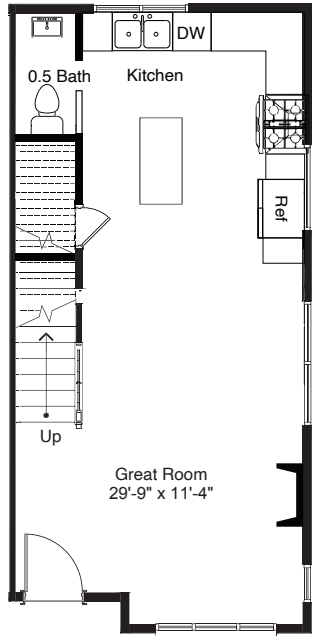

SOUTH C 1

1

2

3

4

8324A 13TH AVE NW, SEATTLE, WA 98117

APPROX 1810 SF | 3 BEDS | 1.75 BATHS | NEST | 1 PARKING | OPEN CONCEPT

Floor plans are provided for illustrative and general informational purposes only. In a continuing effort to improve our products and designs, final construction elevations, square footages, floor plan layouts and/or materials and colors may vary. Buyer to verify all information to their own satisfaction.

Habitat for the Modern Life Form.