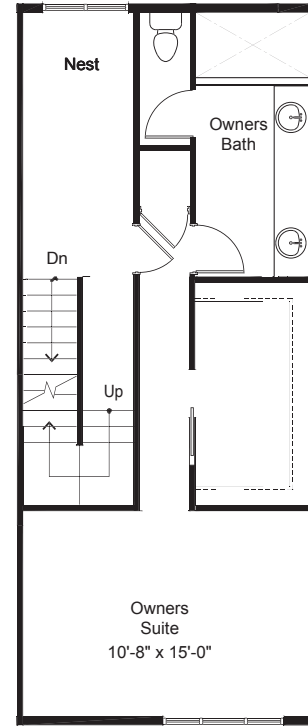

SOUTH C 1

1

2

3

4

8324A 13TH AVE NW, SEATTLE, WA 98117

APPROX 1810 SF | 3 BEDS | 1.75 BATHS | NEST | 1 PARKING | OPEN CONCEPT

Floor plans are provided for illustrative and general informational purposes only. In a continuing effort to improve our products and designs, final construction elevations, square footages, floor plan layouts and/or materials and colors may vary. Buyer to verify all information to their own satisfaction.

Habitat for the Modern Life Form.