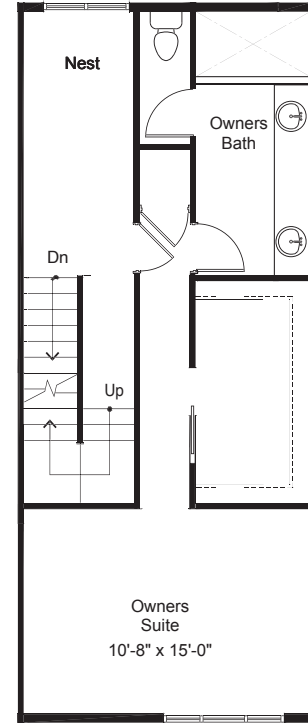

SOUTH C 2

1

2

3

4

8324B 13TH AVE NW, SEATTLE, WA 98117

APPROX 1794 SF | 3 BEDS | 1.75 BATHS | NEST | 1 PARKING | OPEN CONCEPT