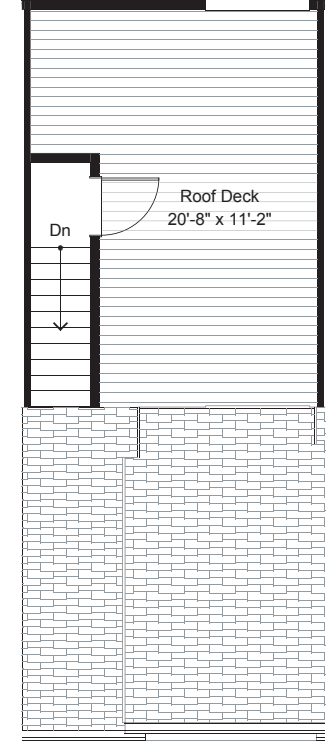

SOUTH C 2

1

2

3

4

8324B 13TH AVE NW, SEATTLE, WA 98117

APPROX 1794 SF | 3 BEDS | 1.75 BATHS | NEST | 1 PARKING | OPEN CONCEPT