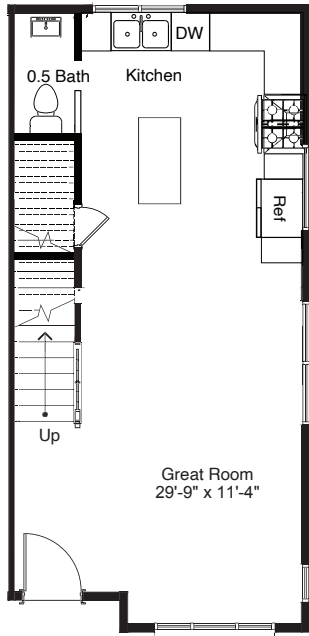

SOUTH C 2

1

2

3

4

8324B 13TH AVE NW, SEATTLE, WA 98117

APPROX 1794 SF | 3 BEDS | 1.75 BATHS | NEST | 1 PARKING | OPEN CONCEPT