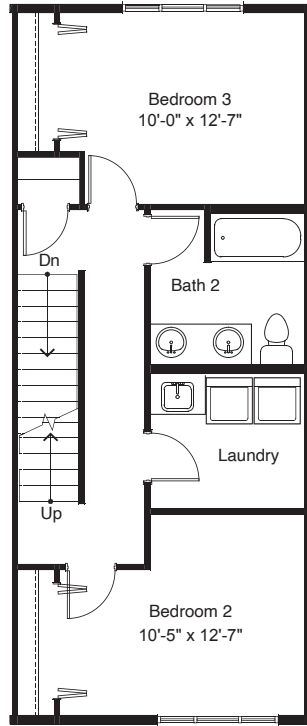

SOUTH C 2

1

2

3

4

8324B 13TH AVE NW, SEATTLE, WA 98117

APPROX 1794 SF | 3 BEDS | 1.75 BATHS | NEST | 1 PARKING | OPEN CONCEPT