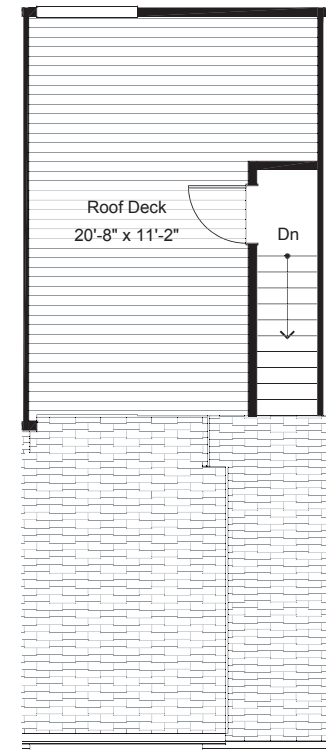

4

8324C 13TH AVE NW, SEATTLE, WA 98117

APPROX 1794 SF | 3 BEDS | 1.75 BATHS | NEST | 1 PARKING | OPEN CONCEPT

Floor plans are provided for illustrative and general informational purposes only. In a continuing effort to improve our products and designs, final construction elevations, square footages, floor plan layouts and/or materials and colors may vary. Buyer to verify all information to their own satisfaction.