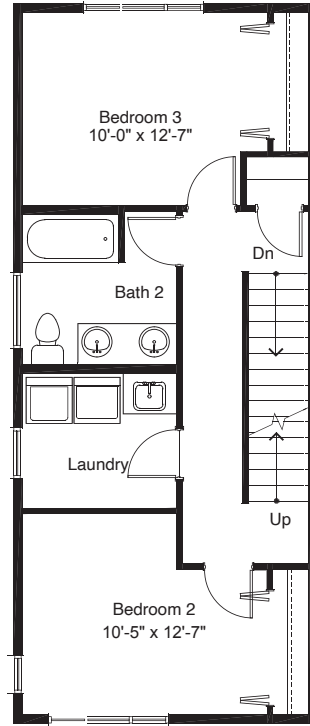

WILLOW
SEATTLE

info@shelterhs.com | 206.486.9209 | shelterhometseattle.com

SOUTH C 4

8324D 13TH AVE NW, SEATTLE, WA 98117

APPROX 1810 SF | 3 BEDS | 1.75 BATHS | NEST | 1 PARKING | OPEN CONCEPT

 Floor plans are provided for illustrative and general informational purposes only. In a continuing effort to improve our products and designs, final construction elevations, square footages, floor plan layouts and/or materials and colors may vary. Buyer to verify all information to their own satisfaction.

Habitat for the Modern Life Form.