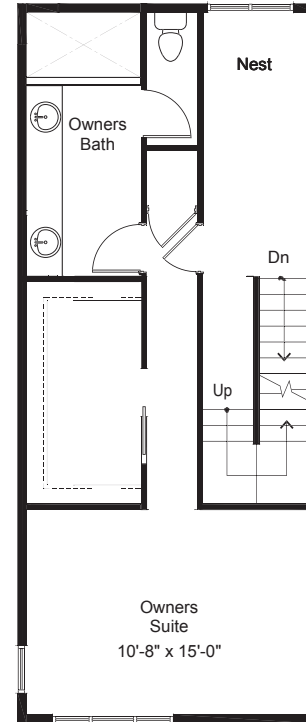

WILLOW
SEATTLE

info@shelterhs.com | 206.486.9209 | shelterhometseattle.com

SOUTH C 4

8324D 13TH AVE NW, SEATTLE, WA 98117

APPROX 1810 SF | 3 BEDS | 1.75 BATHS | NEST | 1 PARKING | OPEN CONCEPT

 Floor plans are provided for illustrative and general informational purposes only. In a continuing effort to improve our products and designs, final construction elevations, square footages, floor plan layouts and/or materials and colors may vary. Buyer to verify all information to their own satisfaction.

Habitat for the Modern Life Form.