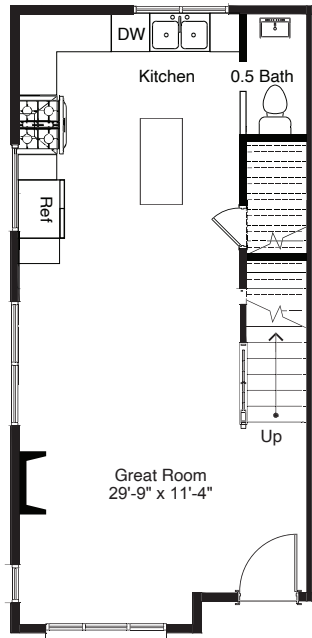

WILLOW
SEATTLE

info@shelterhs.com | 206.486.9209 | shelterhometseattle.com

SOUTH C 4

8324D 13TH AVE NW, SEATTLE, WA 98117

APPROX 1810 SF | 3 BEDS | 1.75 BATHS | NEST | 1 PARKING | OPEN CONCEPT

 Floor plans are provided for illustrative and general informational purposes only. In a continuing effort to improve our products and designs, final construction elevations, square footages, floor plan layouts and/or materials and colors may vary. Buyer to verify all information to their own satisfaction.

Habitat for the Modern Life Form.