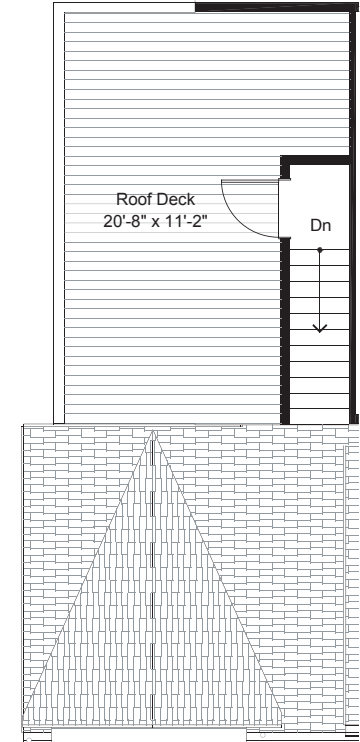

WILLOW
SEATTLE

info@shelterhs.com | 206.486.9209 | shelterhometseattle.com

SOUTH C 4

8324D 13TH AVE NW, SEATTLE, WA 98117

APPROX 1810 SF | 3 BEDS | 1.75 BATHS | NEST | 1 PARKING | OPEN CONCEPT

 Floor plans are provided for illustrative and general informational purposes only. In a continuing effort to improve our products and designs, final construction elevations, square footages, floor plan layouts and/or materials and colors may vary. Buyer to verify all information to their own satisfaction.