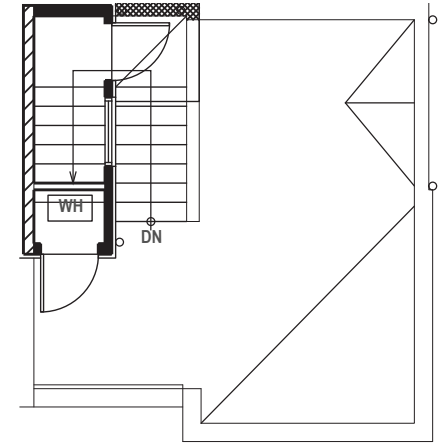

Level 1

Level 2

Level 3

Roof Deck

3727A S Dawson St. Seattle, WA 98118
1040 SF | 2 Beds | 1.75 Baths | Open Concept | Rooftop Deck

 Floor plans are provided for illustrative and general informational purposes only. In a continuing effort to improve our products and designs, final construction elevations, square footages, floor plan layouts and/or materials and colors may vary. Buyer to verify all information to their own satisfaction.