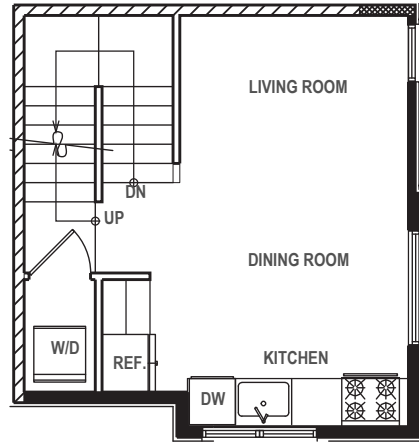

Level 1

Level 2

Level 3

Roof Deck

3727A S Dawson St. Seattle, WA 98118
1040 SF | 2 Beds | 1.75 Baths | Open Concept | Rooftop Deck

 Floor plans are provided for illustrative and general informational purposes only. In a continuing effort to improve our products and designs, final construction elevations, square footages, floor plan layouts and/or materials and colors may vary. Buyer to verify all information to their own satisfaction.