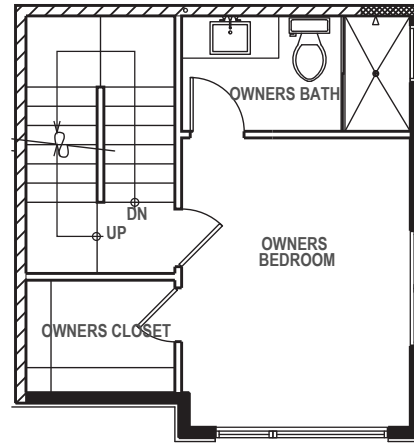

Level 1

Level 2

Level 3

Roof Deck

3727A S Dawson St. Seattle, WA 98118
1040 SF | 2 Beds | 1.75 Baths | Open Concept | Rooftop Deck

 Floor plans are provided for illustrative and general informational purposes only. In a continuing effort to improve our products and designs, final construction elevations, square footages, floor plan layouts and/or materials and colors may vary. Buyer to verify all information to their own satisfaction.