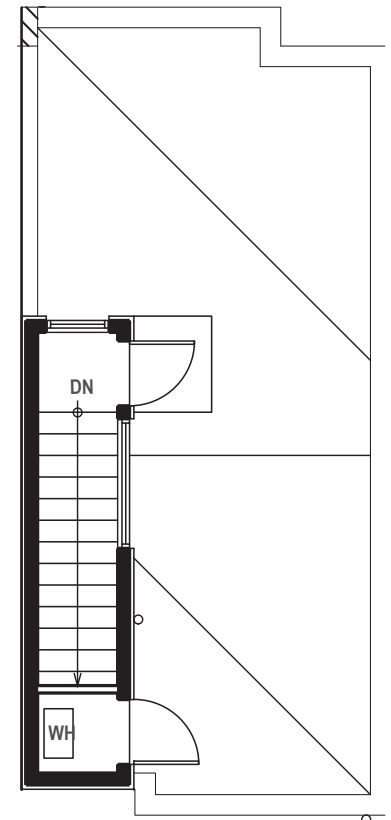

Level 1

Level 2

Level 3

Roof Deck

3727C S Dawson St. Seattle, WA 98118
1349 SF | 2 Beds | 1.75 Baths | Flex Room | Rooftop Deck