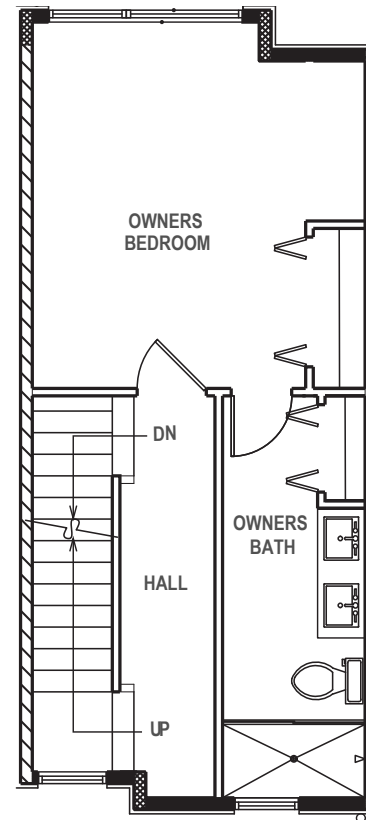

Level 1

Level 2

Level 3

Roof Deck

3727C S Dawson St. Seattle, WA 98118
1349 SF | 2 Beds | 1.75 Baths | Flex Room | Rooftop Deck