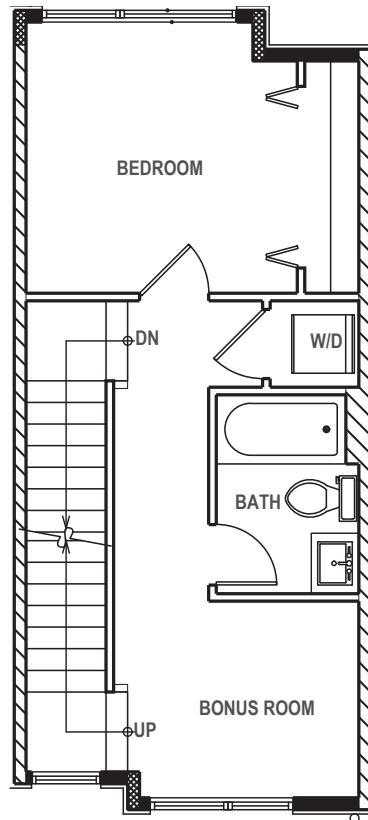

Level 1

Level 2

Level 3

Roof Deck

3727C S Dawson St. Seattle, WA 98118
1349 SF | 2 Beds | 1.75 Baths | Flex Room | Rooftop Deck