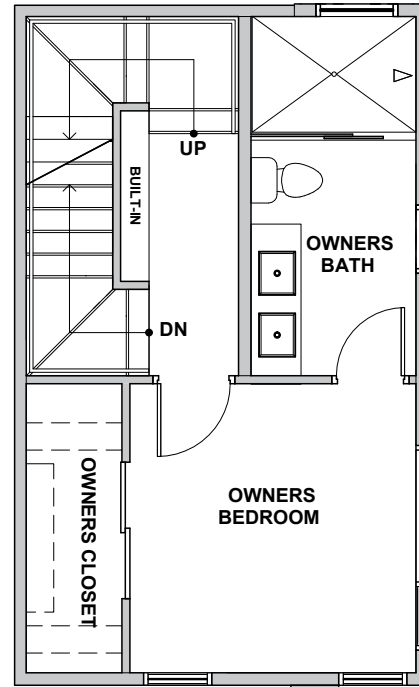

Level 1

Level 2

Level 3

Rooftop Deck

3930 B4 S Pearl Street, Seattle, WA 98118
 Approx 1236 SF | 2 Beds | 1.75 Baths | Rooftop Deck