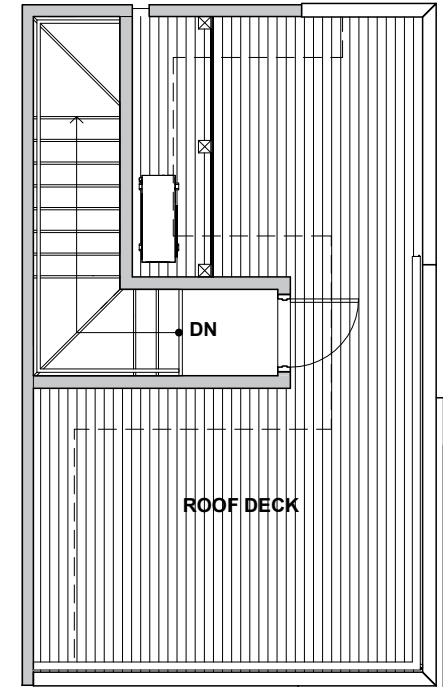

Level 1

Level 2

Level 3

Rooftop Deck

3930 B4 S Pearl Street, Seattle, WA 98118
 Approx 1236 SF | 2 Beds | 1.75 Baths | Rooftop Deck