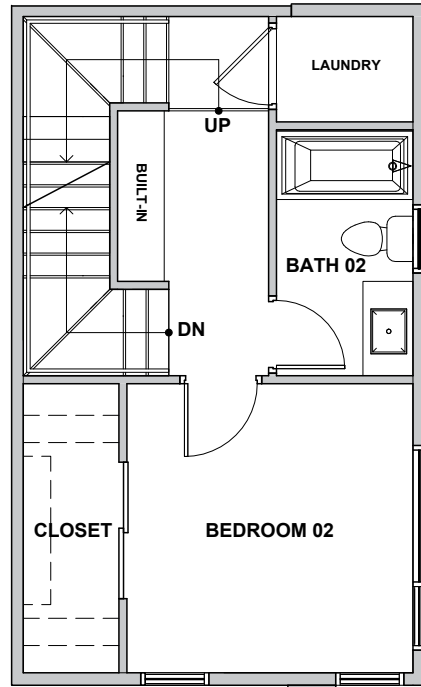

Level 1

Level 2

Level 3

Rooftop Deck

3930 B4 S Pearl Street, Seattle, WA 98118
 Approx 1236 SF | 2 Beds | 1.75 Baths | Rooftop Deck