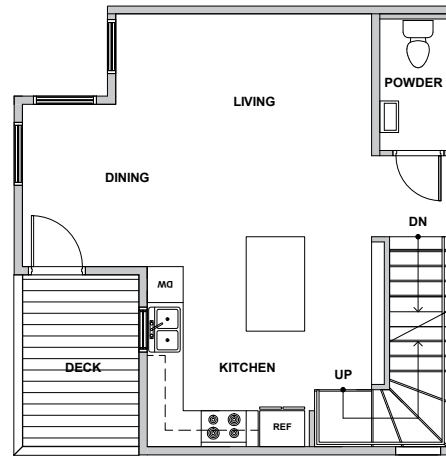

Level 1

Level 2

Level 3

Rooftop Deck

3930 B5 S Pearl Street, Seattle, WA 98118
 Approx 1451 SF | 2 Beds | 1.75 Baths | Rooftop Deck

Floor plans are provided for illustrative and general informational purposes only. In a continuing effort to improve our products and designs, final construction elevations, square footages, floor plan layouts and/or materials and colors may vary. Buyer to verify all information to their own satisfaction.