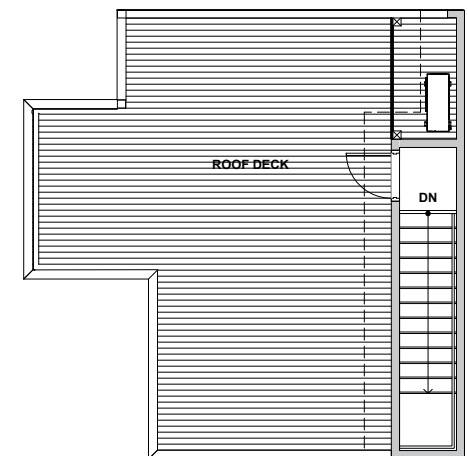

Level 1

Level 2

Level 3

Rooftop Deck

3930 B5 S Pearl Street, Seattle, WA 98118
 Approx 1451 SF | 2 Beds | 1.75 Baths | Rooftop Deck

Floor plans are provided for illustrative and general informational purposes only. In a continuing effort to improve our products and designs, final construction elevations, square footages, floor plan layouts and/or materials and colors may vary. Buyer to verify all information to their own satisfaction.