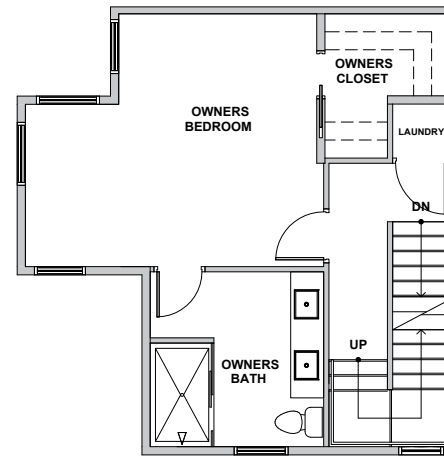

Level 1

Level 2

Level 3

Rooftop Deck

3930 B5 S Pearl Street, Seattle, WA 98118
 Approx 1451 SF | 2 Beds | 1.75 Baths | Rooftop Deck

Floor plans are provided for illustrative and general informational purposes only. In a continuing effort to improve our products and designs, final construction elevations, square footages, floor plan layouts and/or materials and colors may vary. Buyer to verify all information to their own satisfaction.