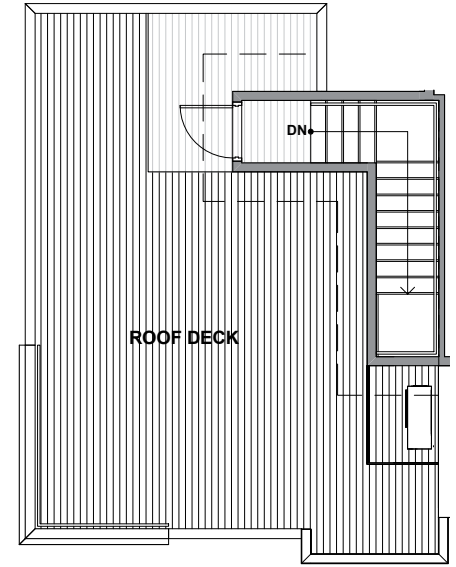

Level 1

Level 2

Level 3

Rooftop Deck

3940 A1 S Pearl Street, Seattle, WA 98118
 Approx 1285 SF | 2 Beds | 1.75 Baths | Rooftop Deck

Habitat for the Modern Life Form.

Floor plans are provided for illustrative and general informational purposes only. In a continuing effort to improve our products and designs, final construction elevations, square footages, floor plan layouts and/or materials and colors may vary. Buyer to verify all information to their own satisfaction.