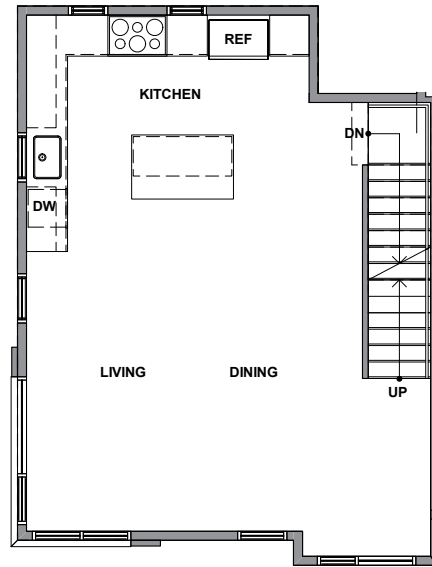

Level 1

Level 2

Level 3

Rooftop Deck

3940 A1 S Pearl Street, Seattle, WA 98118
 Approx 1285 SF | 2 Beds | 1.75 Baths | Rooftop Deck

Habitat for the Modern Life Form.

Floor plans are provided for illustrative and general informational purposes only. In a continuing effort to improve our products and designs, final construction elevations, square footages, floor plan layouts and/or materials and colors may vary. Buyer to verify all information to their own satisfaction.