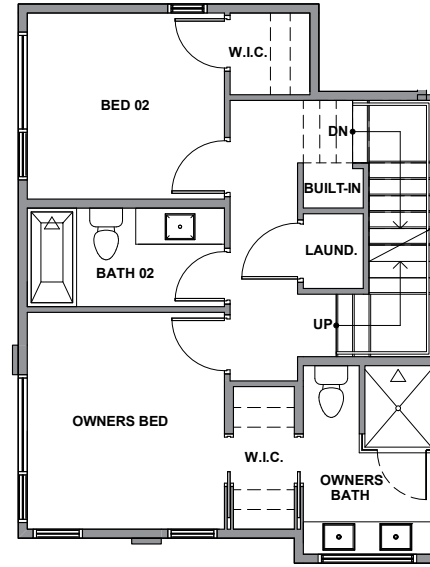

Level 1

Level 2

Level 3

Rooftop Deck

3940 A1 S Pearl Street, Seattle, WA 98118
 Approx 1285 SF | 2 Beds | 1.75 Baths | Rooftop Deck

Habitat for the Modern Life Form.

Floor plans are provided for illustrative and general informational purposes only. In a continuing effort to improve our products and designs, final construction elevations, square footages, floor plan layouts and/or materials and colors may vary. Buyer to verify all information to their own satisfaction.