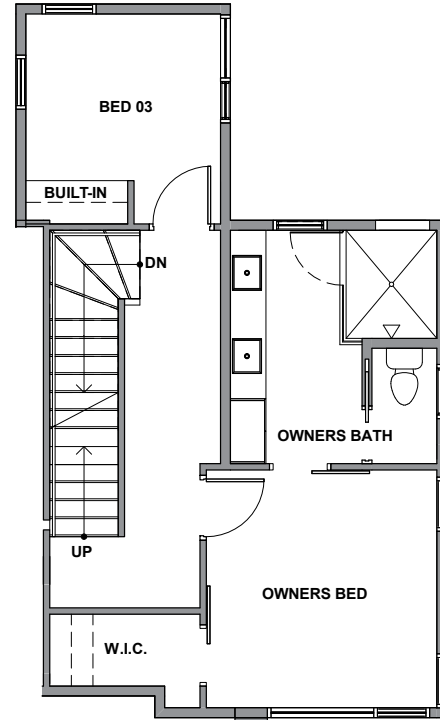

Level 1

Level 2

Level 3

Rooftop Deck

3940 A2 S Pearl Street, Seattle, WA 98118  
 Approx 1535 SF | 3 Beds | 2.25 Baths | Roofdeck

Floor plans are provided for illustrative and general informational purposes only. In a continuing effort to improve our products and designs, final construction elevations, square footages, floor plan layouts and/or materials and colors may vary. Buyer to verify all information to their own satisfaction.

Habitat for the Modern Life Form.