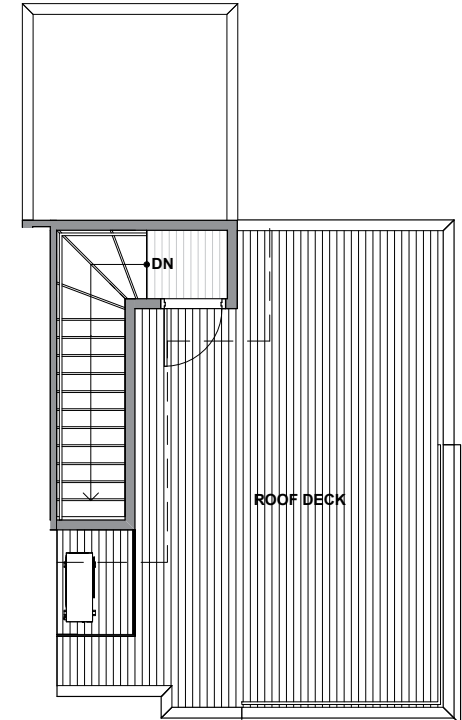

Level 1

Level 2

Level 3

Rooftop Deck

3940 A2 S Pearl Street, Seattle, WA 98118  
 Approx 1535 SF | 3 Beds | 2.25 Baths | Roofdeck

Floor plans are provided for illustrative and general informational purposes only. In a continuing effort to improve our products and designs, final construction elevations, square footages, floor plan layouts and/or materials and colors may vary. Buyer to verify all information to their own satisfaction.

Habitat for the Modern Life Form.