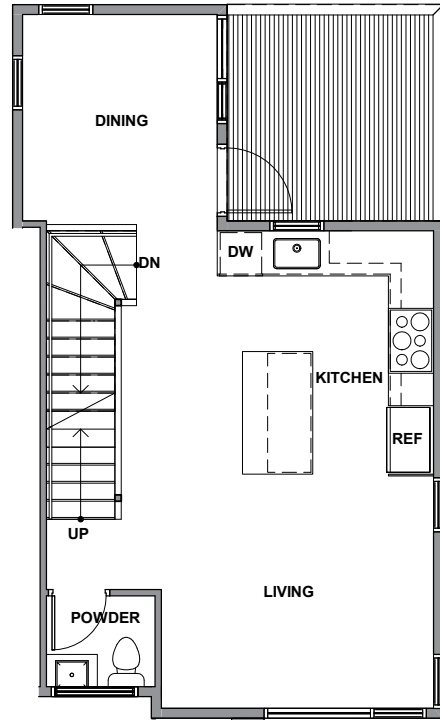

Level 1

Level 2

Level 3

Rooftop Deck

3940 A2 S Pearl Street, Seattle, WA 98118  
 Approx 1535 SF | 3 Beds | 2.25 Baths | Roofdeck

Floor plans are provided for illustrative and general informational purposes only. In a continuing effort to improve our products and designs, final construction elevations, square footages, floor plan layouts and/or materials and colors may vary. Buyer to verify all information to their own satisfaction.

Habitat for the Modern Life Form.