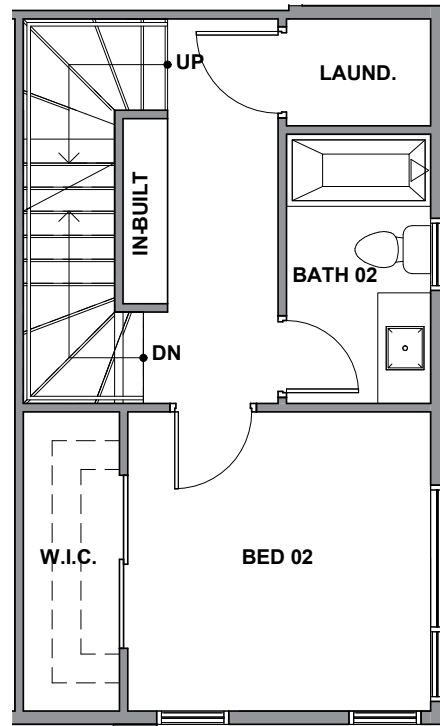

Level 1

Level 2

Level 3

Rooftop Deck

3940 B3 S Pearl Street, Seattle, WA 98118
 Approx 1221 SF | 2 Beds | 1.75 Baths | Rooftop Deck

Habitat for the Modern Life Form.