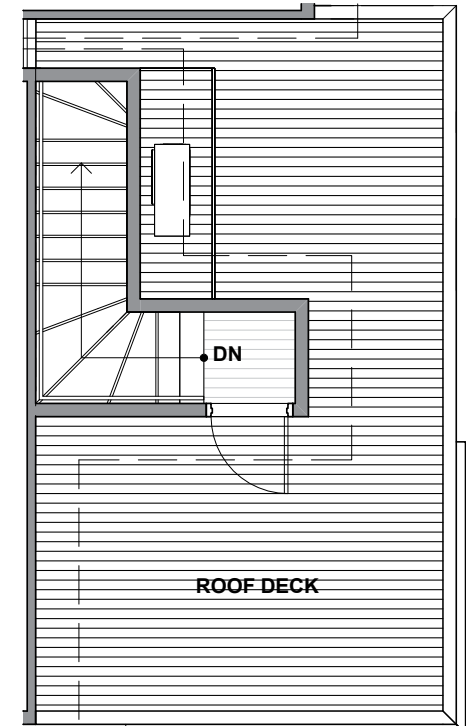

Level 1

Level 2

Level 3

Rooftop Deck

3940 B3 S Pearl Street, Seattle, WA 98118
 Approx 1221 SF | 2 Beds | 1.75 Baths | Rooftop Deck

Habitat for the Modern Life Form.