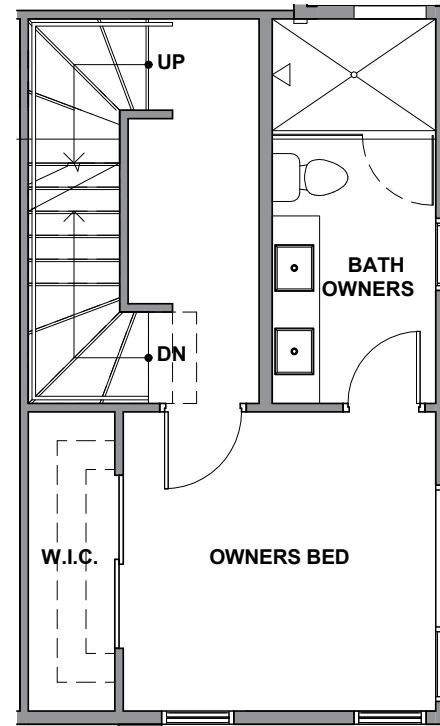

Level 1

Level 2

Level 3

Rooftop Deck

3940 B3 S Pearl Street, Seattle, WA 98118
 Approx 1221 SF | 2 Beds | 1.75 Baths | Rooftop Deck

Habitat for the Modern Life Form.