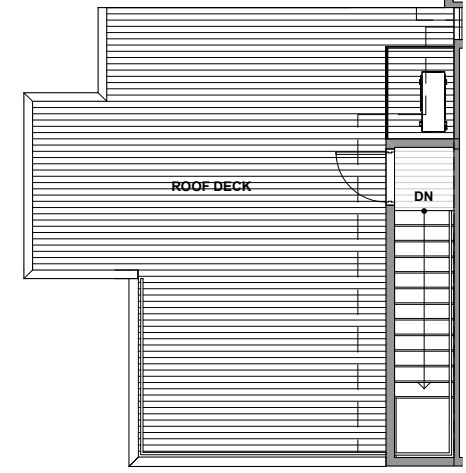

Level 1

Level 2

Level 3

Rooftop Deck

3940 B4 S Pearl Street, Seattle, WA 98118
 Approx 1432 SF | 2 Beds | 2.25 Baths | Rooftop Deck

Floor plans are provided for illustrative and general informational purposes only. In a continuing effort to improve our products and designs, final construction elevations, square footages, floor plan layouts and/or materials and colors may vary. Buyer to verify all information to their own satisfaction.

Habitat for the Modern Life Form.