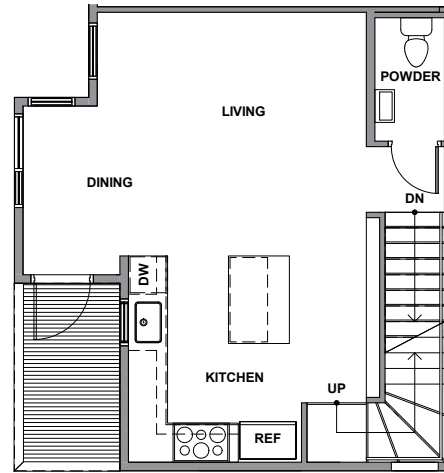

Level 1

Level 2

Level 3

Rooftop Deck

3940 B4 S Pearl Street, Seattle, WA 98118
 Approx 1432 SF | 2 Beds | 2.25 Baths | Rooftop Deck

Floor plans are provided for illustrative and general informational purposes only. In a continuing effort to improve our products and designs, final construction elevations, square footages, floor plan layouts and/or materials and colors may vary. Buyer to verify all information to their own satisfaction.

Habitat for the Modern Life Form.