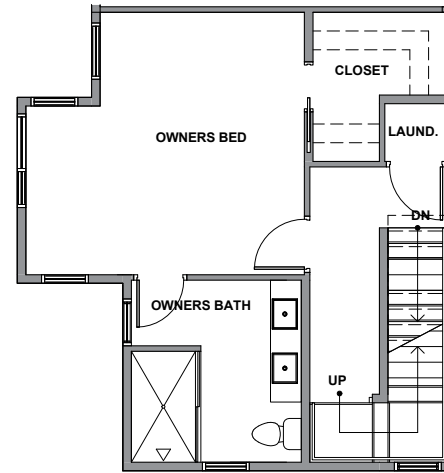

Level 1

Level 2

Level 3

Rooftop Deck

3940 B4 S Pearl Street, Seattle, WA 98118
 Approx 1432 SF | 2 Beds | 2.25 Baths | Rooftop Deck

Floor plans are provided for illustrative and general informational purposes only. In a continuing effort to improve our products and designs, final construction elevations, square footages, floor plan layouts and/or materials and colors may vary. Buyer to verify all information to their own satisfaction.

Habitat for the Modern Life Form.