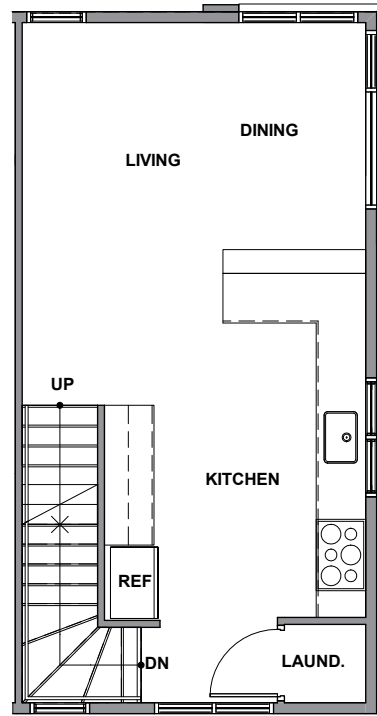

Level 1

Level 2

Level 3

Rooftop Deck

3940 B5 S Pearl Street, Seattle, WA 98118  
 Approx 1356 SF | 2 Beds | 1.75 Baths | Rooftop Deck

Habitat for the Modern Life Form.

Floor plans are provided for illustrative and general informational purposes only. In a continuing effort to improve our products and designs, final construction elevations, square footages, floor plan layouts and/or materials and colors may vary. Buyer to verify all information to their own satisfaction.