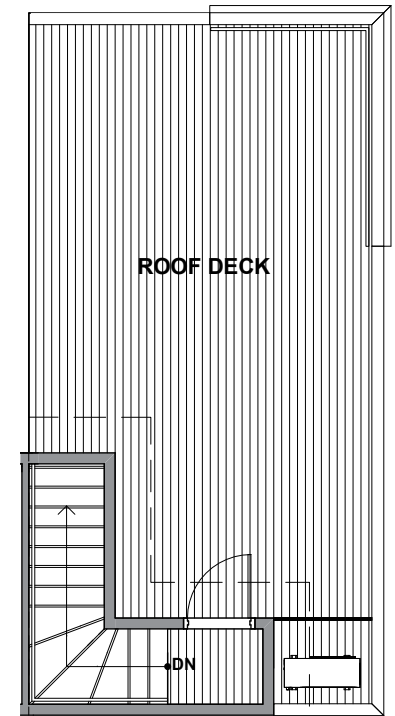

Level 1

Level 2

Level 3

Rooftop Deck

3940 B5 S Pearl Street, Seattle, WA 98118  
 Approx 1356 SF | 2 Beds | 1.75 Baths | Rooftop Deck

Habitat for the Modern Life Form.

Floor plans are provided for illustrative and general informational purposes only. In a continuing effort to improve our products and designs, final construction elevations, square footages, floor plan layouts and/or materials and colors may vary. Buyer to verify all information to their own satisfaction.