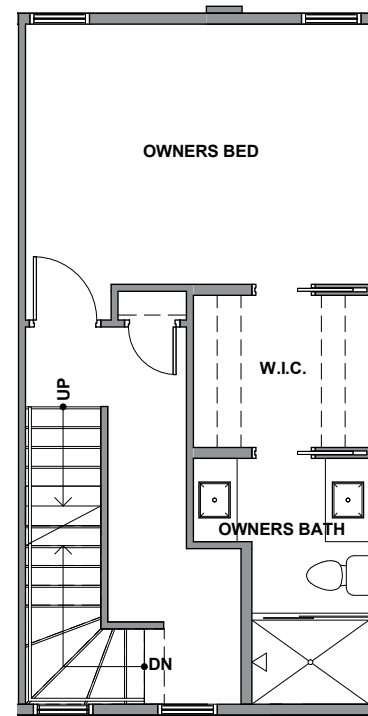

Level 1

Level 2

Level 3

Rooftop Deck

3940 B5 S Pearl Street, Seattle, WA 98118  
 Approx 1356 SF | 2 Beds | 1.75 Baths | Rooftop Deck

Habitat for the Modern Life Form.

Floor plans are provided for illustrative and general informational purposes only. In a continuing effort to improve our products and designs, final construction elevations, square footages, floor plan layouts and/or materials and colors may vary. Buyer to verify all information to their own satisfaction.