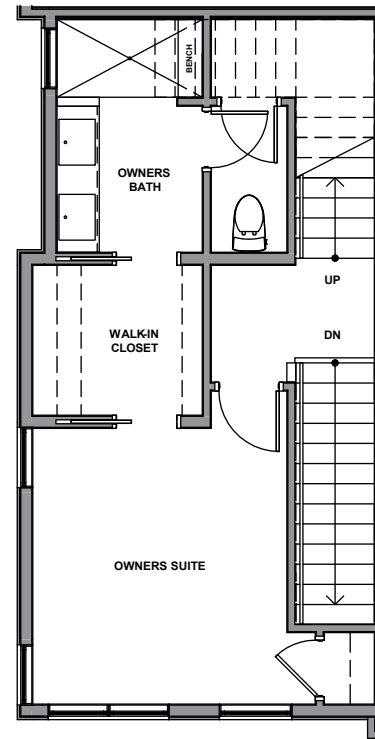

UNIT 1

1

2

3

4

1242-1248 15TH AVE E, SEATTLE, WA 98112  
APPROX 1644 SF | 2 BEDS | 1.75 BATHS | FLEX | SKY NEST

Floor plans are provided for illustrative and general informational purposes only. In a continuing effort to improve our products and designs, final construction elevations, square footages, floor plan layouts and/or materials and colors may vary. Buyer to verify all information to their own satisfaction.

Habitat for the Modern Life Form.