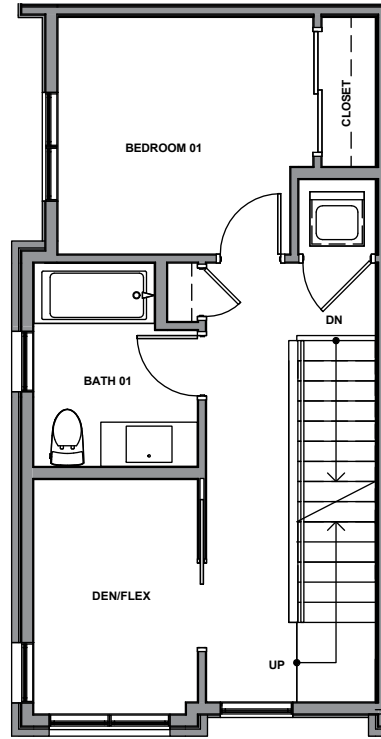

UNIT 1

1

2

3

4

1242-1248 15TH AVE E, SEATTLE, WA 98112  
APPROX 1644 SF | 2 BEDS | 1.75 BATHS | FLEX | SKY NEST

Floor plans are provided for illustrative and general informational purposes only. In a continuing effort to improve our products and designs, final construction elevations, square footages, floor plan layouts and/or materials and colors may vary. Buyer to verify all information to their own satisfaction.

Habitat for the Modern Life Form.