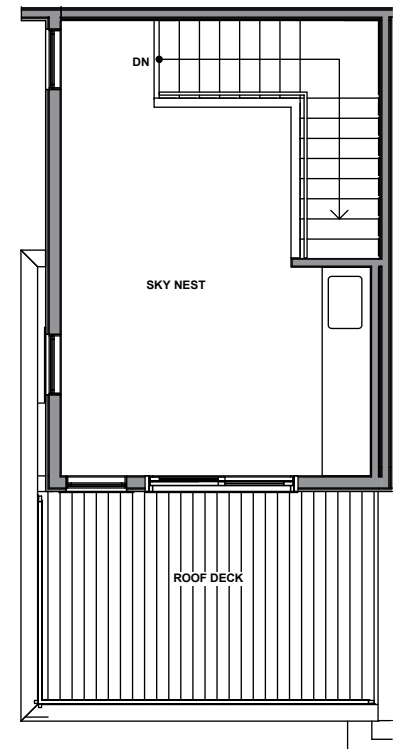

UNIT 1

1

2

3

4

1242-1248 15TH AVE E, SEATTLE, WA 98112  
APPROX 1644 SF | 2 BEDS | 1.75 BATHS | FLEX | SKY NEST

Floor plans are provided for illustrative and general informational purposes only. In a continuing effort to improve our products and designs, final construction elevations, square footages, floor plan layouts and/or materials and colors may vary. Buyer to verify all information to their own satisfaction.

Habitat for the Modern Life Form.