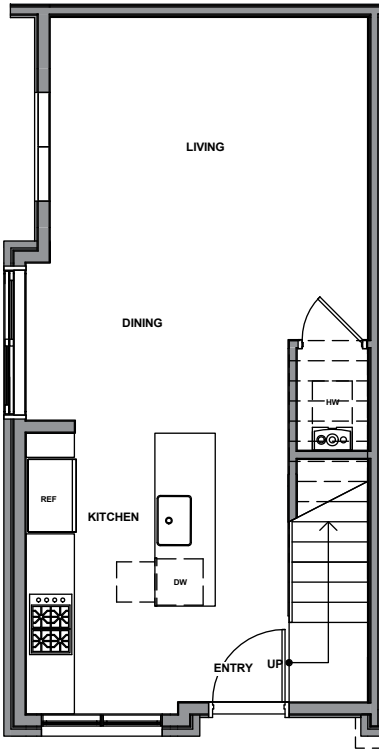

UNIT 1

1

2

3

4

1242-1248 15TH AVE E, SEATTLE, WA 98112  
APPROX 1644 SF | 2 BEDS | 1.75 BATHS | FLEX | SKY NEST

Floor plans are provided for illustrative and general informational purposes only. In a continuing effort to improve our products and designs, final construction elevations, square footages, floor plan layouts and/or materials and colors may vary. Buyer to verify all information to their own satisfaction.

Habitat for the Modern Life Form.