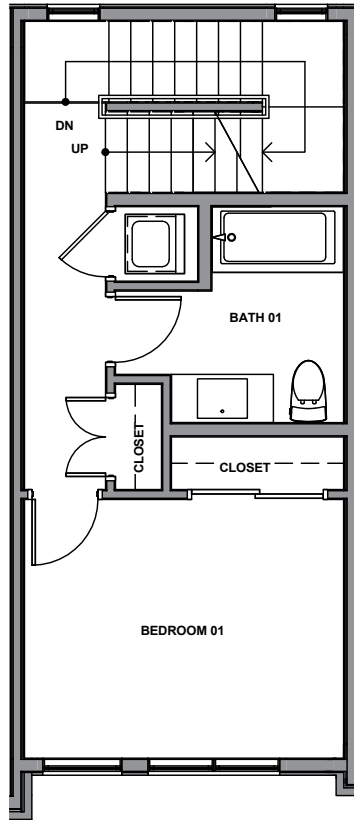

UNIT 3

1

2

3

4

1242-1248 15TH AVE E, SEATTLE, WA 98112  
APPROX 1417 SF | 2 BEDS | 1.75 BATHS | SKY NEST

Floor plans are provided for illustrative and general informational purposes only. In a continuing effort to improve our products and designs, final construction elevations, square footages, floor plan layouts and/or materials and colors may vary. Buyer to verify all information to their own satisfaction.