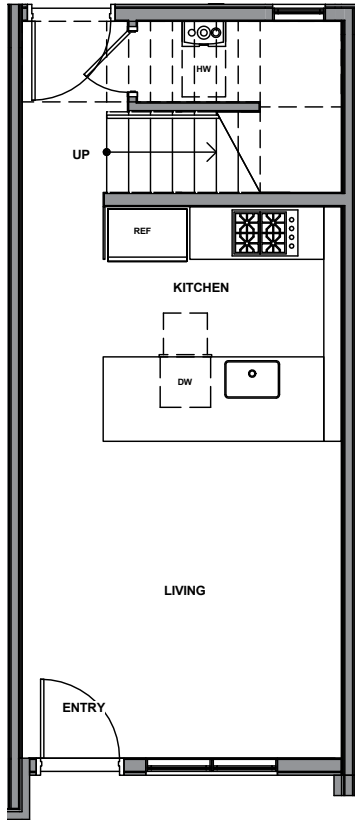

UNIT 3

1

2

3

4

1242-1248 15TH AVE E, SEATTLE, WA 98112  
APPROX 1417 SF | 2 BEDS | 1.75 BATHS | SKY NEST

Floor plans are provided for illustrative and general informational purposes only. In a continuing effort to improve our products and designs, final construction elevations, square footages, floor plan layouts and/or materials and colors may vary. Buyer to verify all information to their own satisfaction.