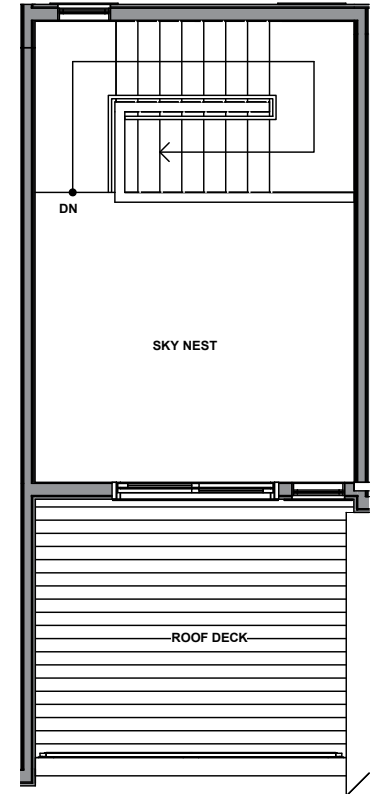

UNIT 3

1

2

3

4

1242-1248 15TH AVE E, SEATTLE, WA 98112  
APPROX 1417 SF | 2 BEDS | 1.75 BATHS | SKY NEST

Floor plans are provided for illustrative and general informational purposes only. In a continuing effort to improve our products and designs, final construction elevations, square footages, floor plan layouts and/or materials and colors may vary. Buyer to verify all information to their own satisfaction.

shelter HOMES

Habitat for the Modern Life Form.