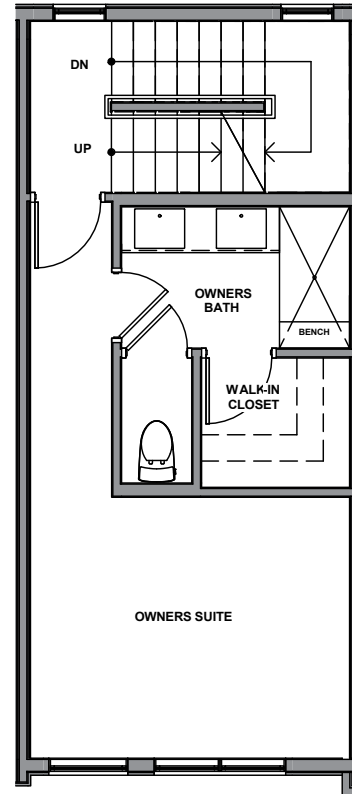

UNIT 3

1

2

3

4

1242-1248 15TH AVE E, SEATTLE, WA 98112  
APPROX 1417 SF | 2 BEDS | 1.75 BATHS | SKY NEST

Floor plans are provided for illustrative and general informational purposes only. In a continuing effort to improve our products and designs, final construction elevations, square footages, floor plan layouts and/or materials and colors may vary. Buyer to verify all information to their own satisfaction.

shelter HOMES

Habitat for the Modern Life Form.