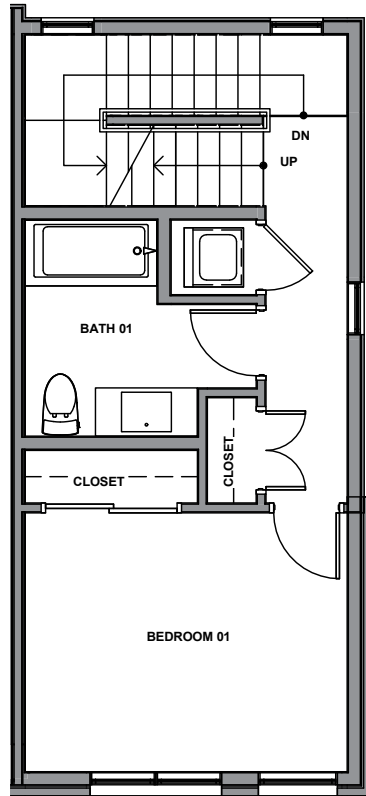

UNIT 4

1

2

3

4

1242-1248 15TH AVE E, SEATTLE, WA 98112
APPROX 1453 SF | 2 BEDS | 1.75 BATHS | SKY NEST

Floor plans are provided for illustrative and general informational purposes only. In a continuing effort to improve our products and designs, final construction elevations, square footages, floor plan layouts and/or materials and colors may vary. Buyer to verify all information to their own satisfaction.

Habitat for the Modern Life Form.