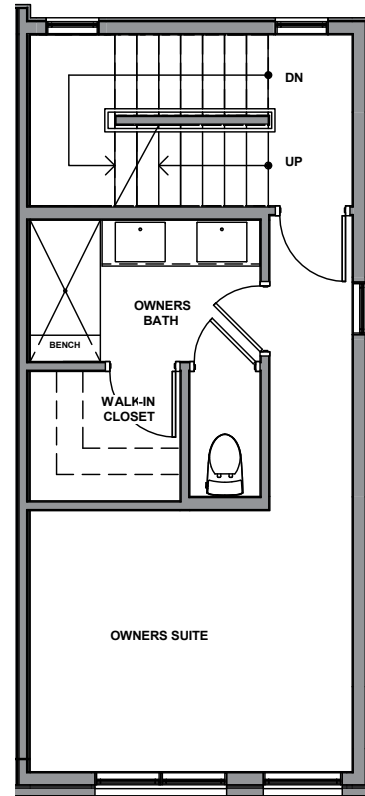

UNIT 4

1

2

3

4

1242-1248 15TH AVE E, SEATTLE, WA 98112
APPROX 1453 SF | 2 BEDS | 1.75 BATHS | SKY NEST

Floor plans are provided for illustrative and general informational purposes only. In a continuing effort to improve our products and designs, final construction elevations, square footages, floor plan layouts and/or materials and colors may vary. Buyer to verify all information to their own satisfaction.

Habitat for the Modern Life Form.