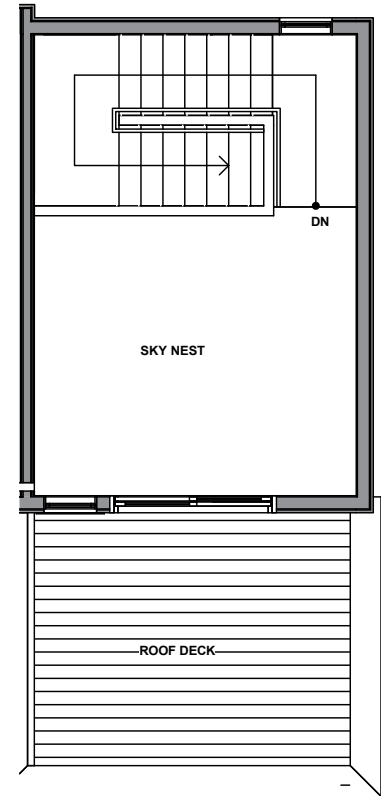

UNIT 4

1

2

3

4

1242-1248 15TH AVE E, SEATTLE, WA 98112
APPROX 1453 SF | 2 BEDS | 1.75 BATHS | SKY NEST

Floor plans are provided for illustrative and general informational purposes only. In a continuing effort to improve our products and designs, final construction elevations, square footages, floor plan layouts and/or materials and colors may vary. Buyer to verify all information to their own satisfaction.

Habitat for the Modern Life Form.