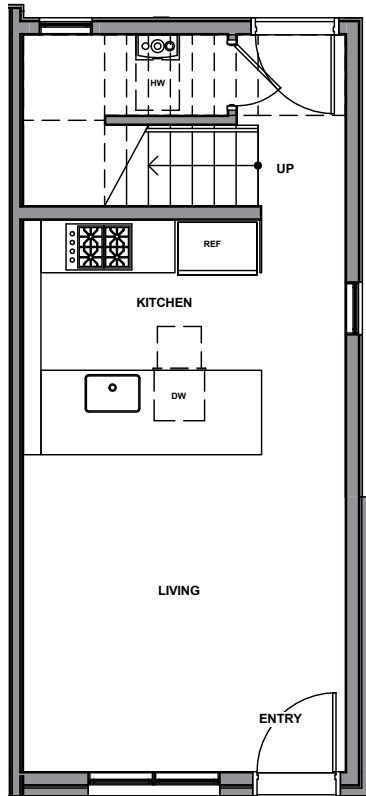

UNIT 4

1

2

3

4

1242-1248 15TH AVE E, SEATTLE, WA 98112
APPROX 1453 SF | 2 BEDS | 1.75 BATHS | SKY NEST

Floor plans are provided for illustrative and general informational purposes only. In a continuing effort to improve our products and designs, final construction elevations, square footages, floor plan layouts and/or materials and colors may vary. Buyer to verify all information to their own satisfaction.

Habitat for the Modern Life Form.