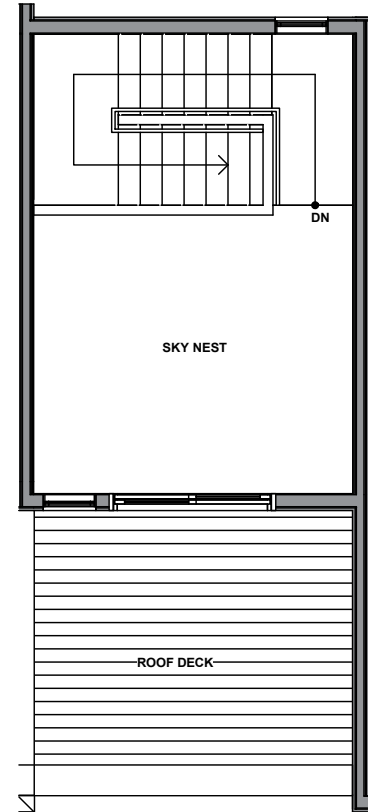

UNIT 7

1

2

3

4

1242-1248 15TH AVE E, SEATTLE, WA 98112
APPROX 1423 SF | 2 BEDS | 1.75 BATHS | SKY NEST

Floor plans are provided for illustrative and general informational purposes only. In a continuing effort to improve our products and designs, final construction elevations, square footages, floor plan layouts and/or materials and colors may vary. Buyer to verify all information to their own satisfaction.