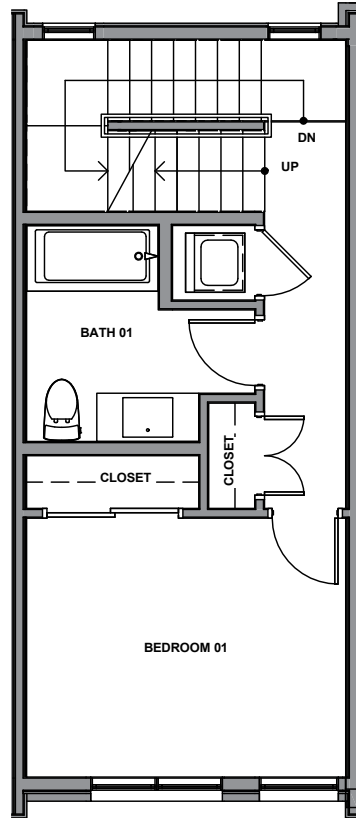

UNIT 7

1

2

3

4

1242-1248 15TH AVE E, SEATTLE, WA 98112
APPROX 1423 SF | 2 BEDS | 1.75 BATHS | SKY NEST

Floor plans are provided for illustrative and general informational purposes only. In a continuing effort to improve our products and designs, final construction elevations, square footages, floor plan layouts and/or materials and colors may vary. Buyer to verify all information to their own satisfaction.

Habitat for the Modern Life Form.