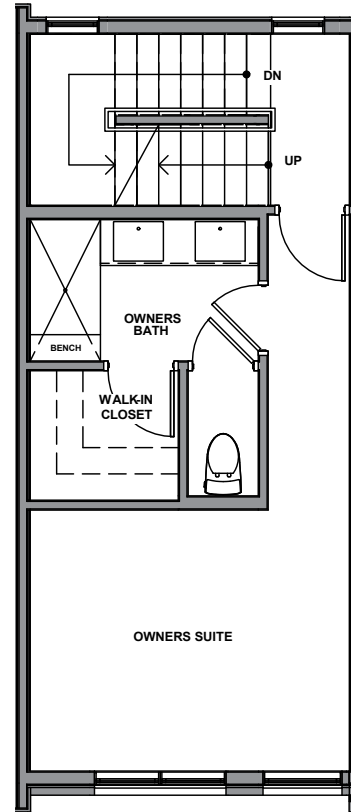

UNIT 7

1

2

3

4

1242-1248 15TH AVE E, SEATTLE, WA 98112
APPROX 1423 SF | 2 BEDS | 1.75 BATHS | SKY NEST

Floor plans are provided for illustrative and general informational purposes only. In a continuing effort to improve our products and designs, final construction elevations, square footages, floor plan layouts and/or materials and colors may vary. Buyer to verify all information to their own satisfaction.

Habitat for the Modern Life Form.