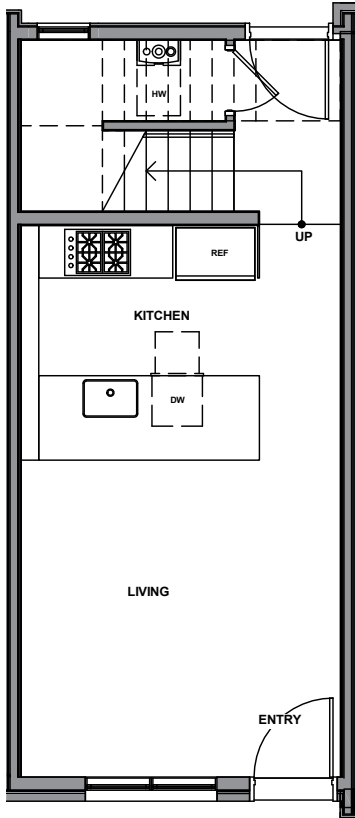

UNIT 7

1

2

3

4

1242-1248 15TH AVE E, SEATTLE, WA 98112
APPROX 1423 SF | 2 BEDS | 1.75 BATHS | SKY NEST

Floor plans are provided for illustrative and general informational purposes only. In a continuing effort to improve our products and designs, final construction elevations, square footages, floor plan layouts and/or materials and colors may vary. Buyer to verify all information to their own satisfaction.

Habitat for the Modern Life Form.