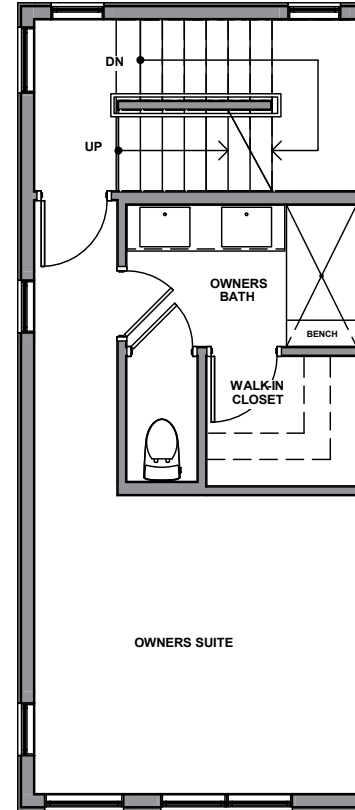

UNIT 8

1

2

3

4

1242-1248 15TH AVE E, SEATTLE, WA 98112
APPROX 1499 SF | 2 BEDS | 1.75 BATHS | SKY NEST

Floor plans are provided for illustrative and general informational purposes only. In a continuing effort to improve our products and designs, final construction elevations, square footages, floor plan layouts and/or materials and colors may vary. Buyer to verify all information to their own satisfaction.

Habitat for the Modern Life Form.