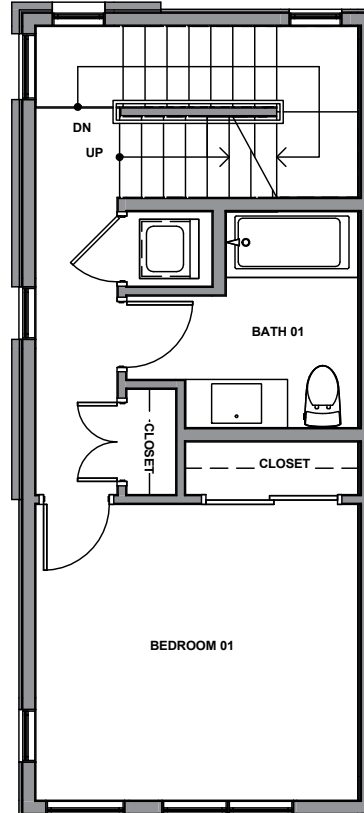

UNIT 8

1

2

3

4

1242-1248 15TH AVE E, SEATTLE, WA 98112
APPROX 1499 SF | 2 BEDS | 1.75 BATHS | SKY NEST

Floor plans are provided for illustrative and general informational purposes only. In a continuing effort to improve our products and designs, final construction elevations, square footages, floor plan layouts and/or materials and colors may vary. Buyer to verify all information to their own satisfaction.

Habitat for the Modern Life Form.