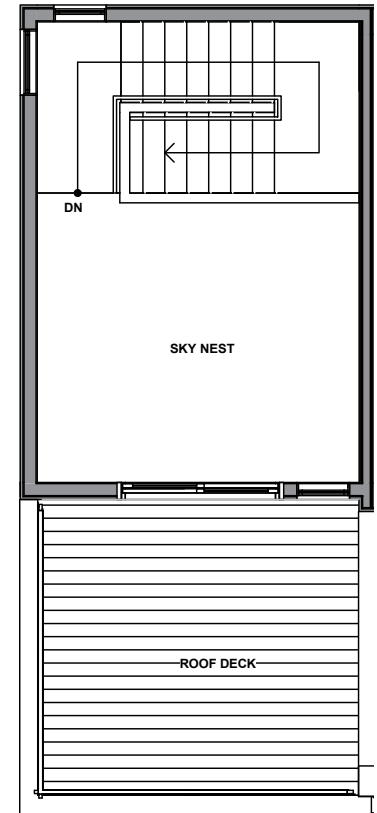

UNIT 8

1

2

3

4

1242-1248 15TH AVE E, SEATTLE, WA 98112
APPROX 1499 SF | 2 BEDS | 1.75 BATHS | SKY NEST

Floor plans are provided for illustrative and general informational purposes only. In a continuing effort to improve our products and designs, final construction elevations, square footages, floor plan layouts and/or materials and colors may vary. Buyer to verify all information to their own satisfaction.

Habitat for the Modern Life Form.