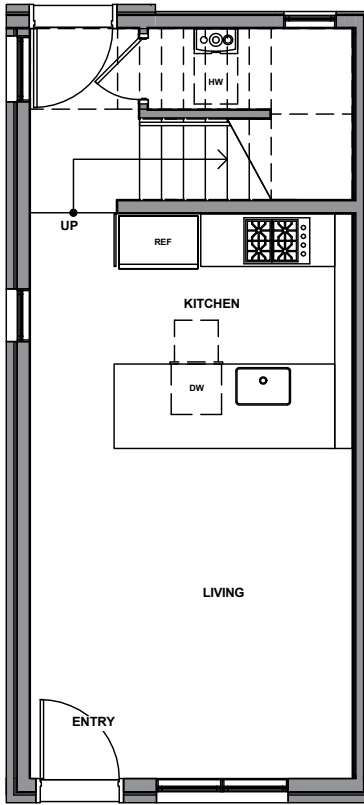

UNIT 8

1

2

3

4

1242-1248 15TH AVE E, SEATTLE, WA 98112
APPROX 1499 SF | 2 BEDS | 1.75 BATHS | SKY NEST

Floor plans are provided for illustrative and general informational purposes only. In a continuing effort to improve our products and designs, final construction elevations, square footages, floor plan layouts and/or materials and colors may vary. Buyer to verify all information to their own satisfaction.

Habitat for the Modern Life Form.