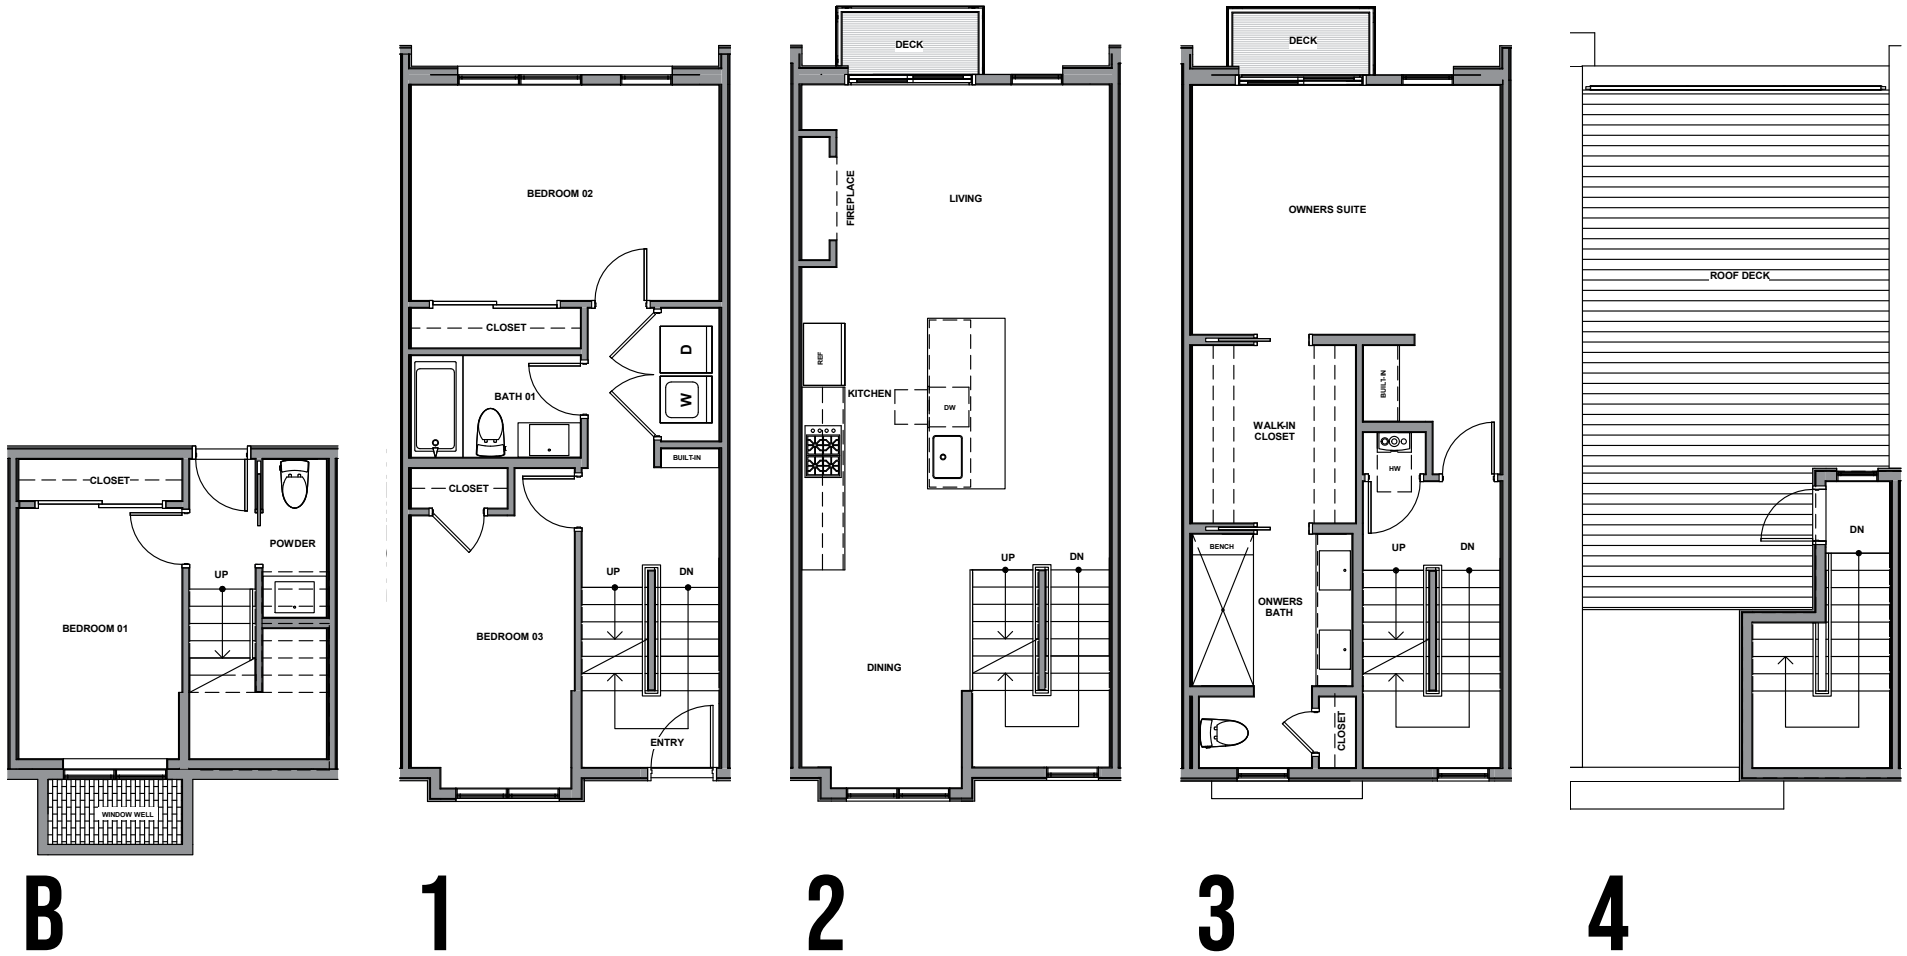

UNIT 11

1242-1248 15TH AVE E, SEATTLE, WA 98112  
APPROX 2016 SF | 4 BEDS | 2.25 BATHS | FIREPLACE | ROOF DECK

Habitat for the Modern Life Form.